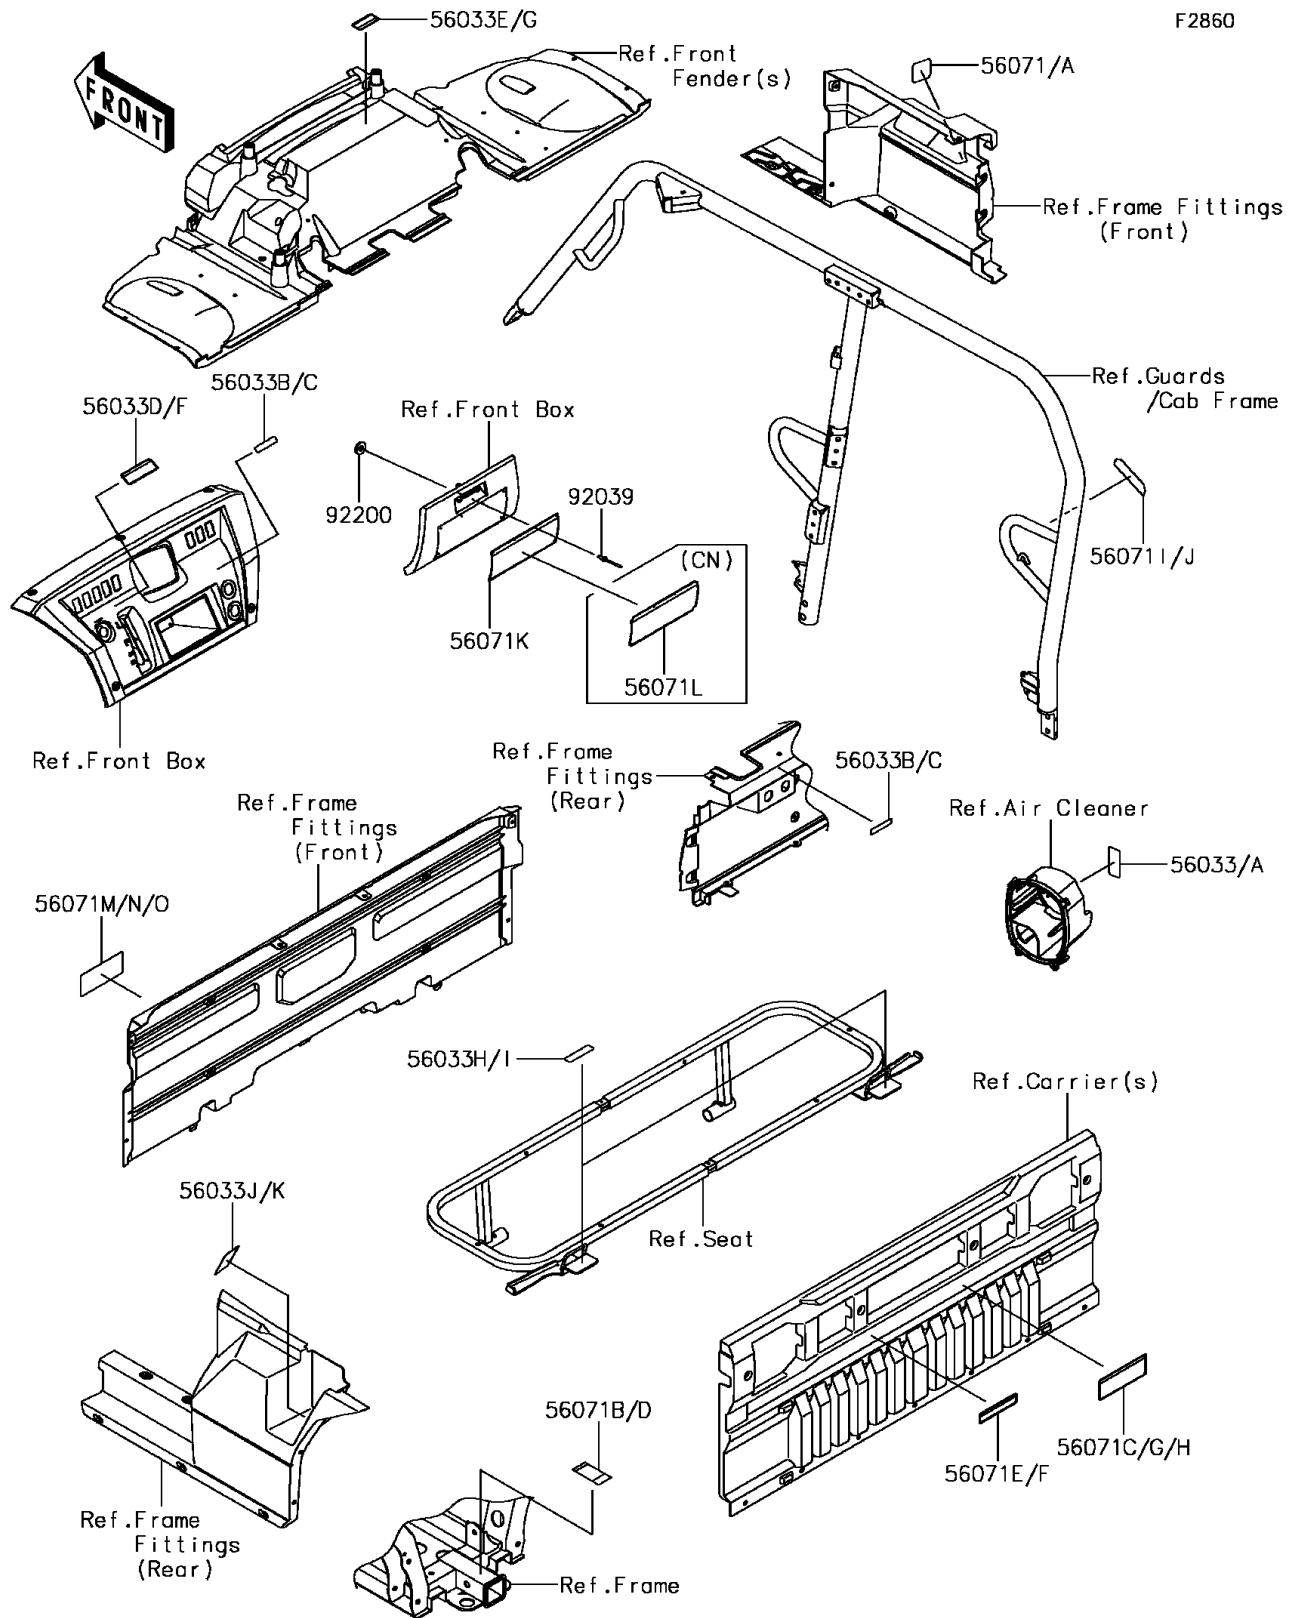

## 2017 MULE PRO-FXT™ EPS CAMO PARTS DIAGRAM

Labels

## 2017 MULE PRO-FXT™ EPS CAMO PARTS LIST

Labels

ITEM NAME	PART NUMBER	QUANTITY
LABEL-MANUAL,AIR CLEANER (Ref # 56033)	56033-0724	1
LABEL-MANUAL,AIR CLEANER (Ref # 56033A)	56033-0731	1
LABEL-MANUAL,DC OUTLET (Ref # 56033B)	56033-0814	1
LABEL-MANUAL,DC OUTLET (Ref # 56033C)	56033-0816	1
LABEL-MANUAL,SHIFT NOTICE (Ref # 56033D)	56033-0822	1
LABEL-MANUAL,FRONT HOOD (Ref # 56033E)	56033-0825	1
LABEL-MANUAL,SHIFT NOTICE (Ref # 56033F)	56033-0826	1
LABEL-MANUAL,FRONT HOOD (Ref # 56033G)	56033-0827	1
LABEL-MANUAL,REAR SEAT (Ref # 56033H)	56033-0829	1
LABEL-MANUAL,REAR SEAT (Ref # 56033I)	56033-0830	1
LABEL-MANUAL,DRIVE BELT (Ref # 56033J)	56033-0831	1
LABEL-MANUAL,DRIVE BELT (Ref # 56033K)	56033-0832	1
LABEL-WARNING,GASOLINE (Ref # 56071)	56071-0292	1
LABEL-WARNING,GASOLINE (Ref # 56071A)	56071-0293	1
LABEL-WARNING,TRAILER HITCH (Ref # 56071B)	56071-0436	1
LABEL-WARNING,CARGO CAPA. (Ref # 56071C)	56071-0437	1
LABEL-WARNING,TRAILER HITCH (Ref # 56071D)	56071-0439	1
LABEL-WARNING,SCREEN OPERATION (Ref # 56071E)	56071-0471	1
LABEL-WARNING,SCREEN OPERATION (Ref # 56071F)	56071-0472	1
LABEL-WARNING,CARGO CAPA. (Ref # 56071G)	56071-0478	1
LABEL-WARNING,CARGO CAPA. (Ref # 56071H)	56071-0480	1
LABEL-WARNING,BED OPERATION (Ref # 56071I)	56071-0494	1
LABEL-WARNING,BED OPERATION (Ref # 56071J)	56071-0495	1
LABEL-WARNING,GENERAL (Ref # 56071K)	56071-0650	1
LABEL-WARNING,GENERAL (Ref # 56071L)	56071-0651	1
LABEL-WARNING,TIRE&LOAD (Ref # 56071M)	56071-0679	1
LABEL-WARNING,TIRE&LOAD (Ref # 56071N)	56071-0681	1
LABEL-WARNING,TIRE&LOAD (Ref # 56071O)	56071-0683	1
RIVET,3.2X8 (Ref # 92039)	92039-3763	1

## 2017 MULE PRO-FXT™ EPS CAMO PARTS LIST

Labels

ITEM NAME	PART NUMBER	QUANTITY
WASHER,3.5X8X1 (Ref # 92200)	92200-1251	1