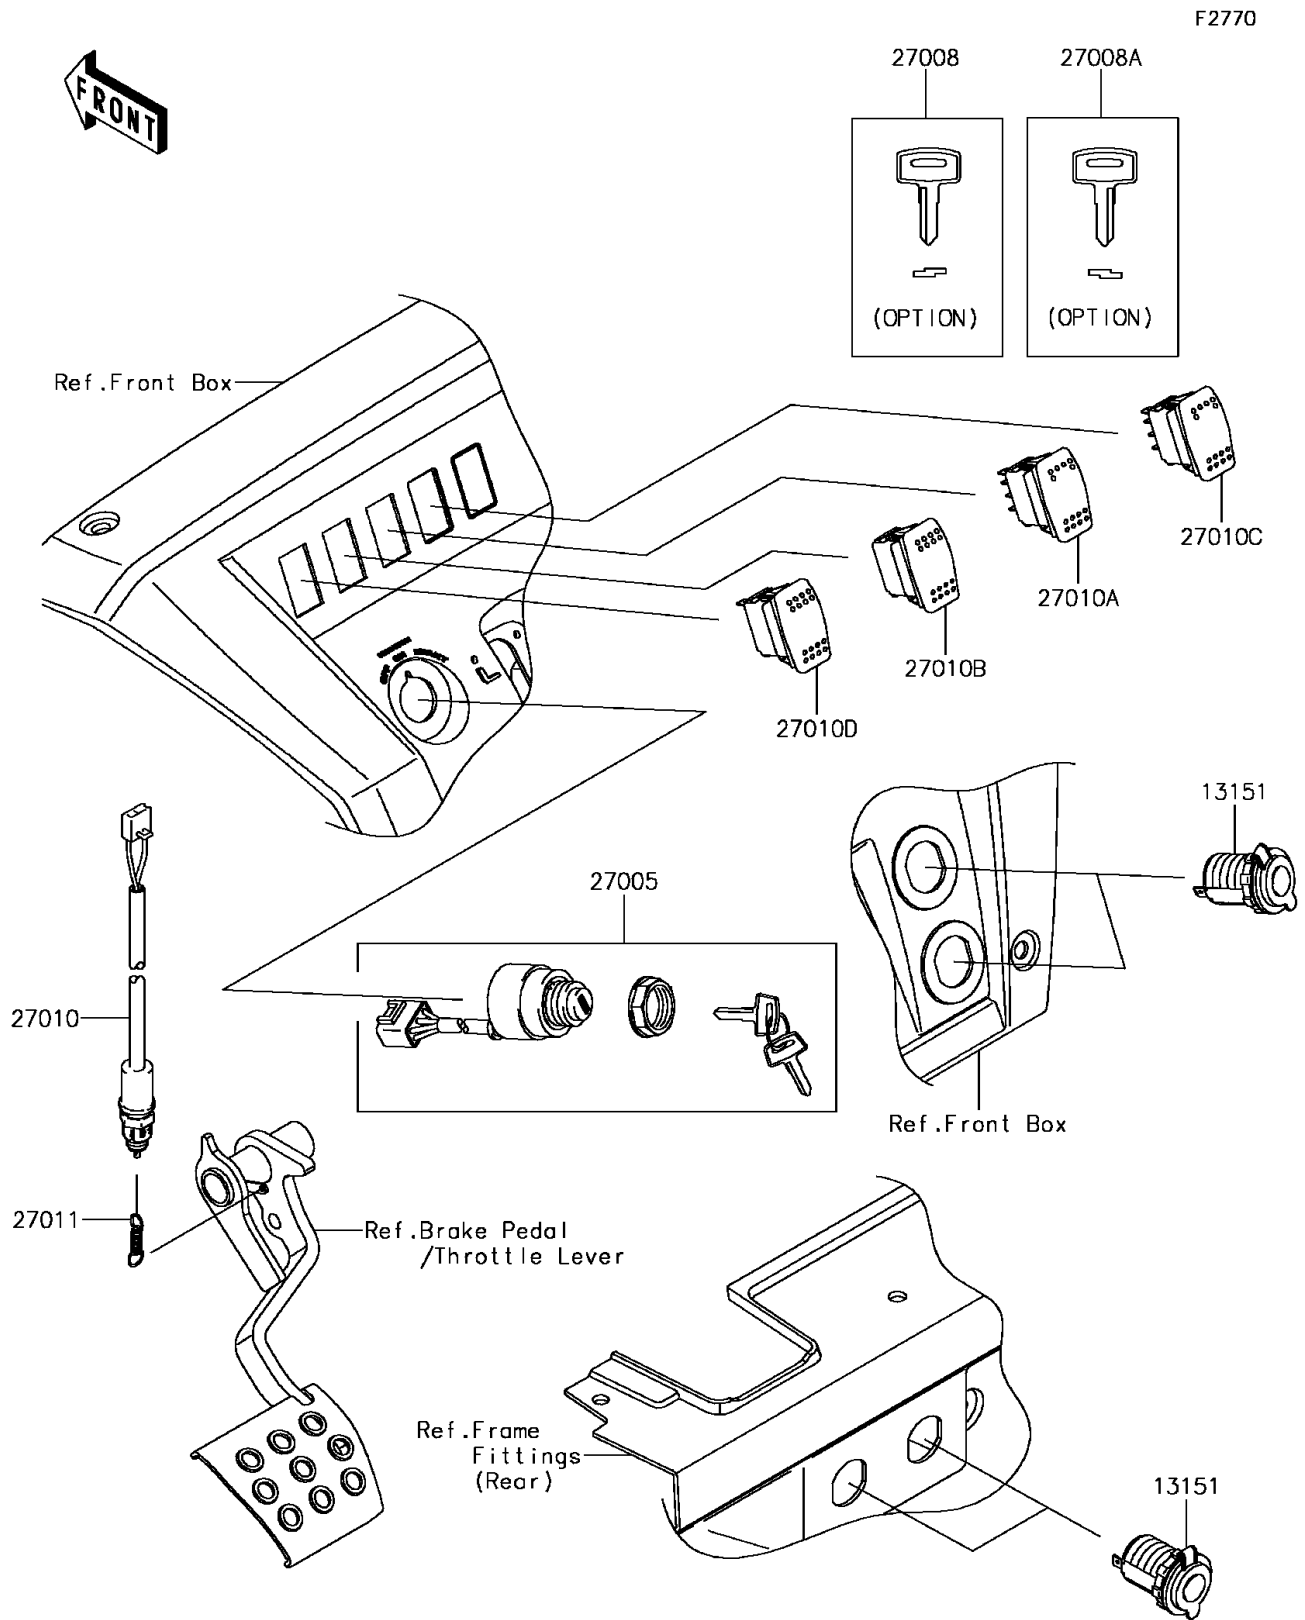

2017 MULE PRO-FXT™ EPS CAMO PARTS DIAGRAM

Ignition Switch

2017 MULE PRO-FXT™ EPS CAMO PARTS LIST

Ignition Switch

ITEM NAME	PART NUMBER	QUANTITY
SWITCH-COMP,OUTLET,12V (Ref # 13151)	13151-0556	1
SWITCH-ASSY-IGNITION (Ref # 27005)	27005-0585	1
KEY-LOCK,BLANK (Ref # 27008)	27008-1153	1
KEY-LOCK,BLANK (Ref # 27008A)	27008-1157	1
SWITCH,BRAKE (Ref # 27010)	27010-0724	1
SWITCH,HEAD LAMP (Ref # 27010A)	27010-0750	1
SWITCH,2WD/4WD (Ref # 27010B)	27010-0751	1
SWITCH,LED (Ref # 27010C)	27010-0763	1
SWITCH,DIFF LOCK (Ref # 27010D)	27010-0810	1
SPRING,BRAKE LAMP SWITCH (Ref # 27011)	27011-006	1