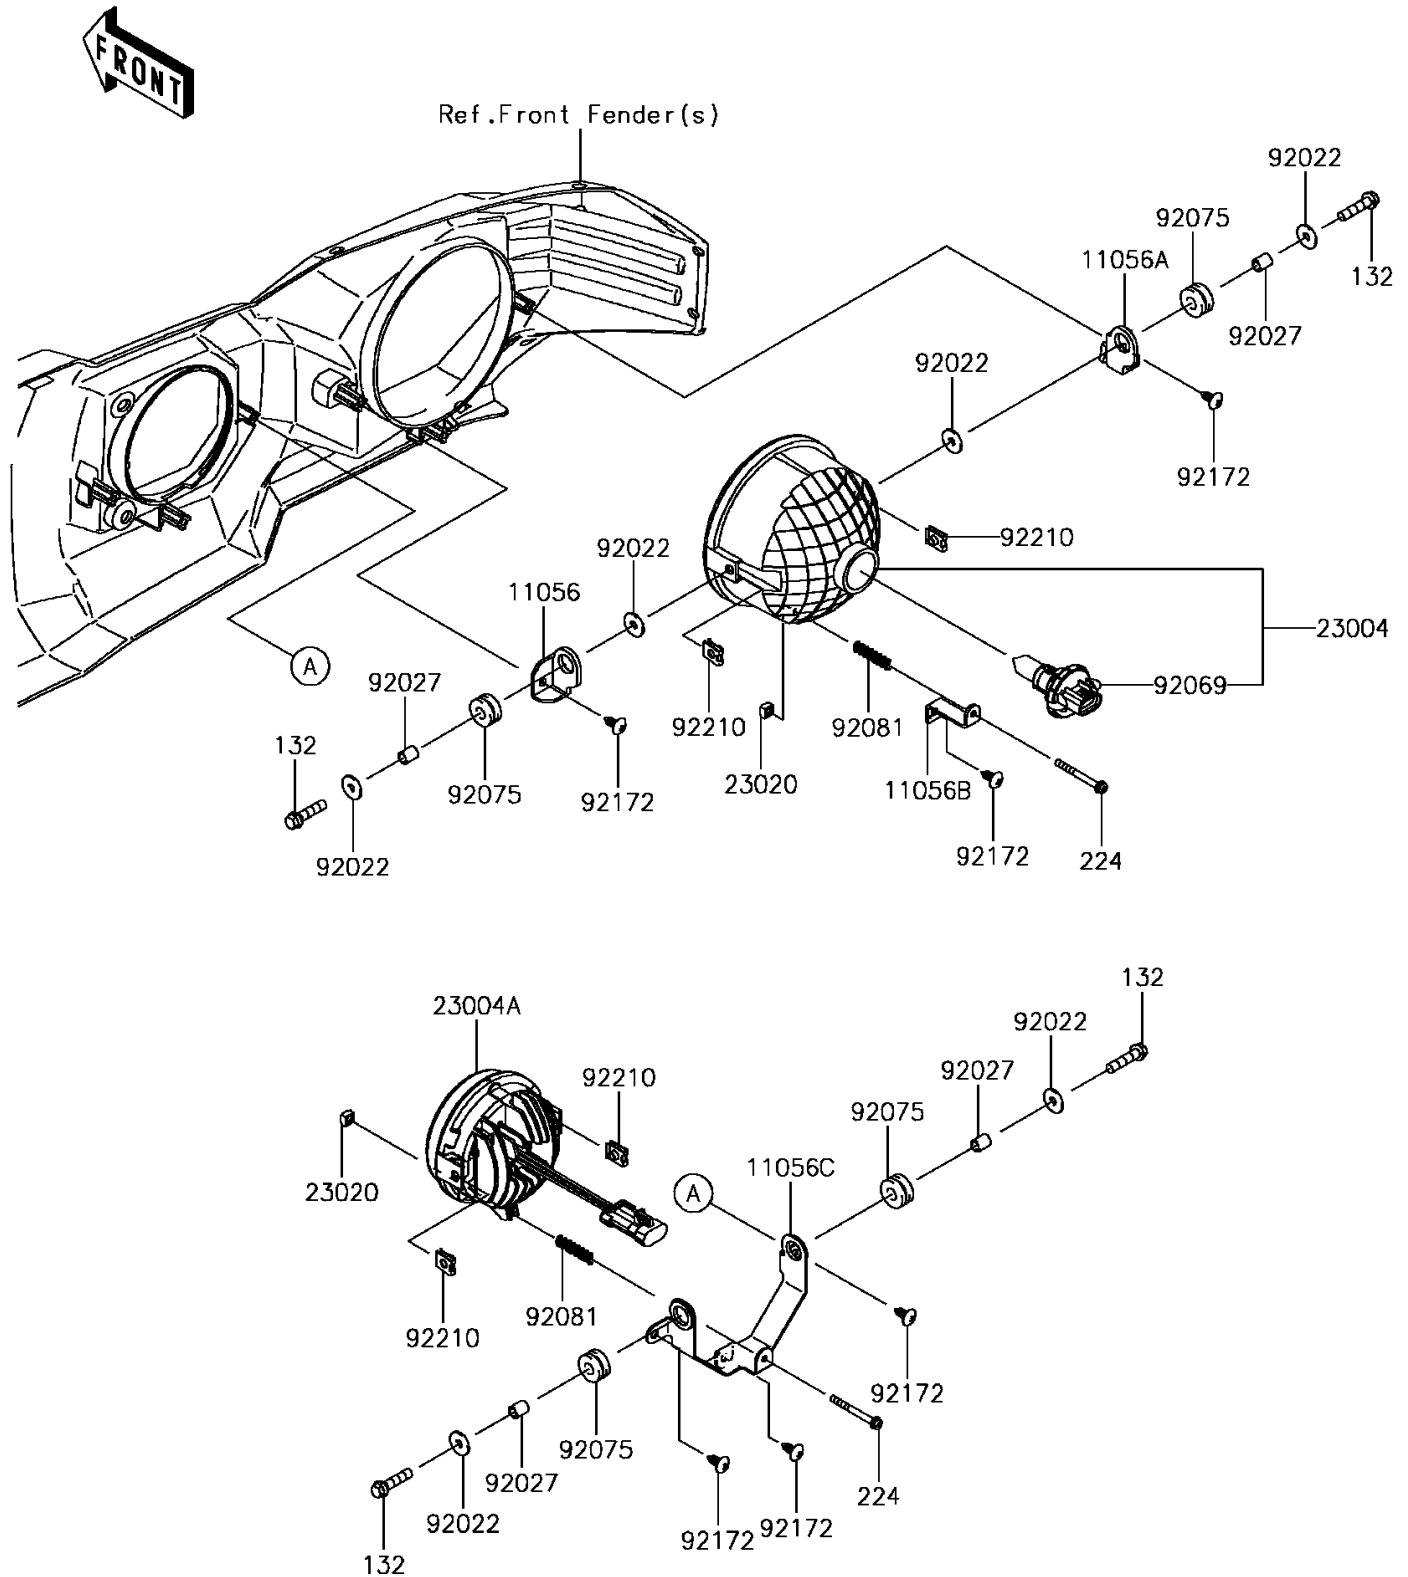

2017 MULE PRO-FXT™ EPS CAMO PARTS DIAGRAM

Headlight(s)

F2710

2017 MULE PRO-FXT™ EPS CAMO PARTS LIST

Headlight(s)

ITEM NAME	PART NUMBER	QUANTITY
BRACKET,LH (Ref # 11056)	11056-2931	1
BRACKET,RH (Ref # 11056A)	11056-2932	1
BRACKET (Ref # 11056B)	11056-2933	1
BRACKET,LAMP STAY (Ref # 11056C)	11056-3857	1
BOLT-FLANGED-SMALL,6X25 (Ref # 132)	132BA0625	1
SCREW-PAN-WP-CROS (Ref # 224)	224AA0440	1
LAMP-HEAD (Ref # 23004)	23004-0339	1
LAMP-HEAD,LED (Ref # 23004A)	23004-0341	1
NUT,4MM,FOCUS ADJUST (Ref # 23020)	23020-018	1
WASHER,6.5X20X1.6 (Ref # 92022)	92022-125	1
COLLAR,6.8X10X12 (Ref # 92027)	92027-162	1
BULB,H13-12-8V (Ref # 92069)	92069-0082	1
DAMPER,10X24X12 (Ref # 92075)	92075-1690	1
SPRING,FOCUS ADJUST (Ref # 92081)	92081-1896	1
SCREW,6X16 (Ref # 92172)	92172-0284	1
NUT (Ref # 92210)	92210-1125	1