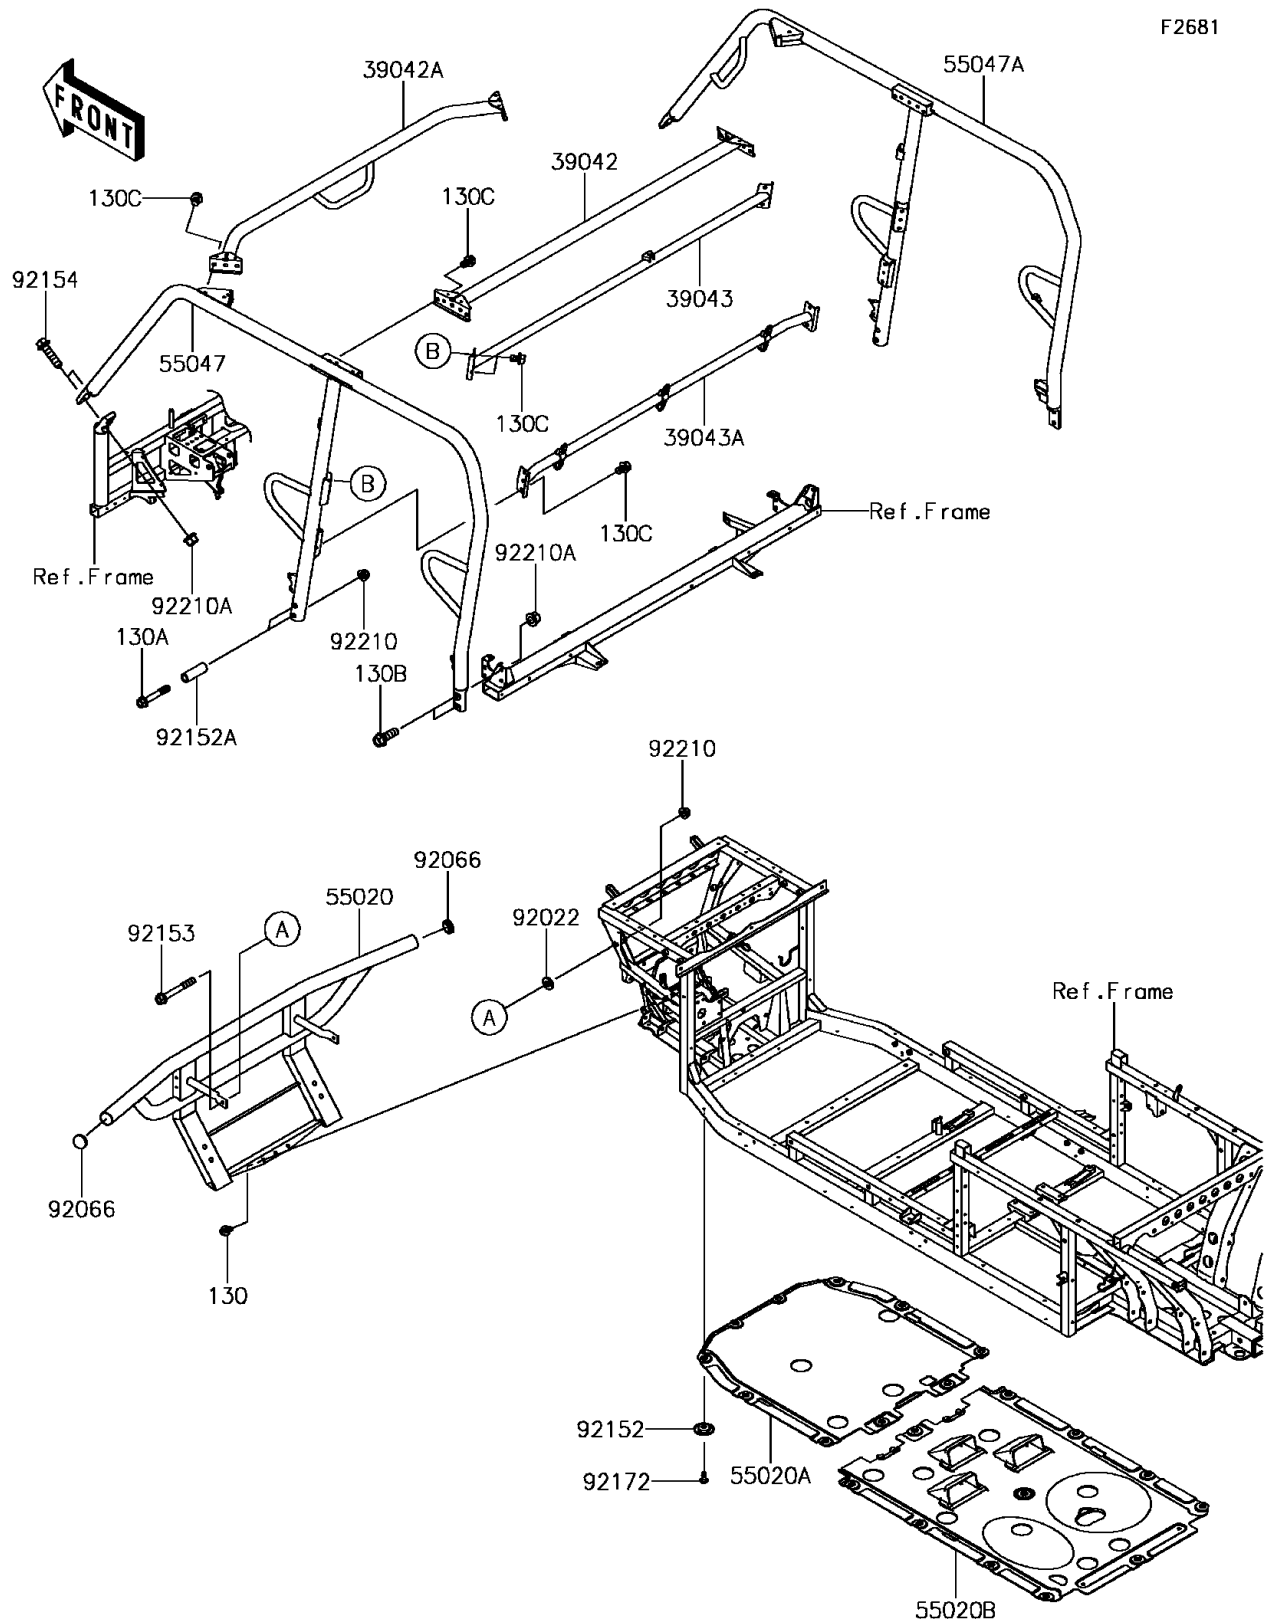

## 2017 MULE PRO-FXT™ EPS CAMO PARTS DIAGRAM

Guards/Cab Frame

F2681

## 2017 MULE PRO-FXT™ EPS CAMO PARTS LIST

Guards/Cab Frame

ITEM NAME	PART NUMBER	QUANTITY
BOLT-FLANGED,8X16 (Ref # 130)	130BA0816	1
BOLT-FLANGED,10X60 (Ref # 130A)	130BA1060	1
BOLT-FLANGED,12X35 (Ref # 130B)	130BA1235	1
BOLT-FLANGED,10X14 (Ref # 130C)	130CA1014	1
CROSSMEMBER,RR,T.BLACK (Ref # 39042)	39042-0015-388	1
CROSSMEMBER,FR,T.BLACK (Ref # 39042A)	39042-0016-388	1
CROSSMEMBER-COMP,B-P.,UPP,BLK (Ref # 39043)	39043-0016-388	1
CROSSMEMBER-COMP,B-P.,LWR,BLK (Ref # 39043A)	39043-0017-388	1
GUARD,FR PIPE,T.BLACK (Ref # 55020)	55020-0933-388	1
GUARD,SKID PLATE (Ref # 55020A)	55020-0934	1
GUARD,SKID PLATE (Ref # 55020B)	55020-0935	1
BAR-COMP,LH,T.BLACK (Ref # 55047)	55047-0042-388	1
BAR-COMP,RH,T.BLACK (Ref # 55047A)	55047-0366-388	1
WASHER,10X22X3 (Ref # 92022)	92022-1365	1
PLUG (Ref # 92066)	92066-0769	1
COLLAR (Ref # 92152)	92152-0784	1
COLLAR,10.5X16X47 (Ref # 92152A)	92152-1800	1
BOLT,FLANGED,10X75 (Ref # 92153)	92153-1384	1
BOLT,FLANGED,12X45 (Ref # 92154)	92154-1420	1
SCREW,TAPPING,6X16 (Ref # 92172)	92172-0739	1
NUT,LOCK,FLANGED,10MM (Ref # 92210)	92210-0276	1
NUT,12MM (Ref # 92210A)	92210-0603	1