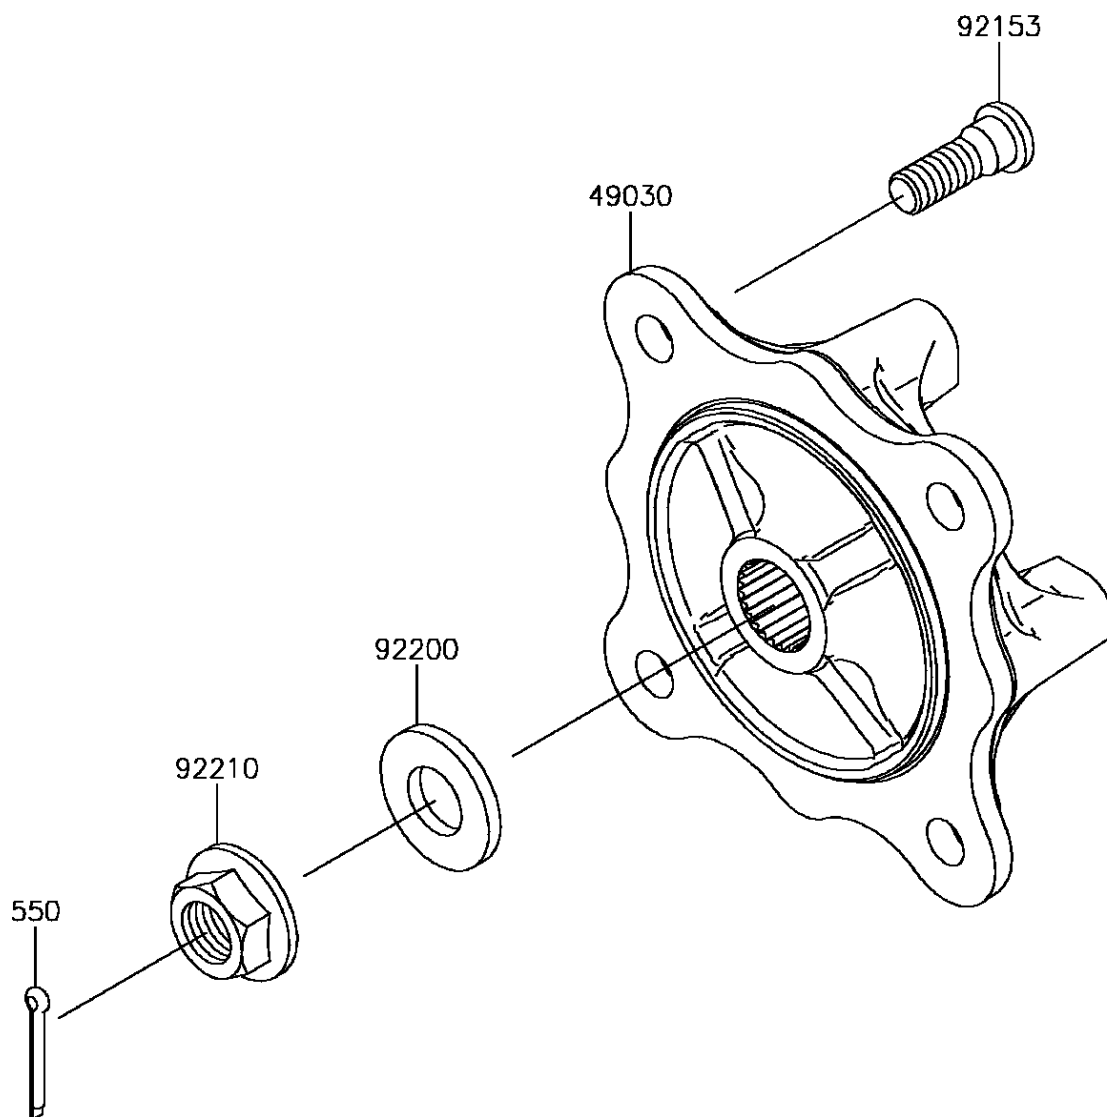

## 2017 MULE PRO-FXT™ EPS CAMO PARTS DIAGRAM

Front Hubs/Brakes

F2230

## 2017 MULE PRO-FXT™ EPS CAMO PARTS LIST

Front Hubs/Brakes

ITEM NAME	PART NUMBER	QUANTITY
HUB,FR (Ref # 49030)	49030-0048	1
PIN-COTTER,4.0X30 (Ref # 550)	550AA4030	1
BOLT,12MM (Ref # 92153)	92153-1915	1
WASHER,20.3X41X4.5 (Ref # 92200)	92200-0921	1
NUT,FLANGED,20MM (Ref # 92210)	92210-2093	1