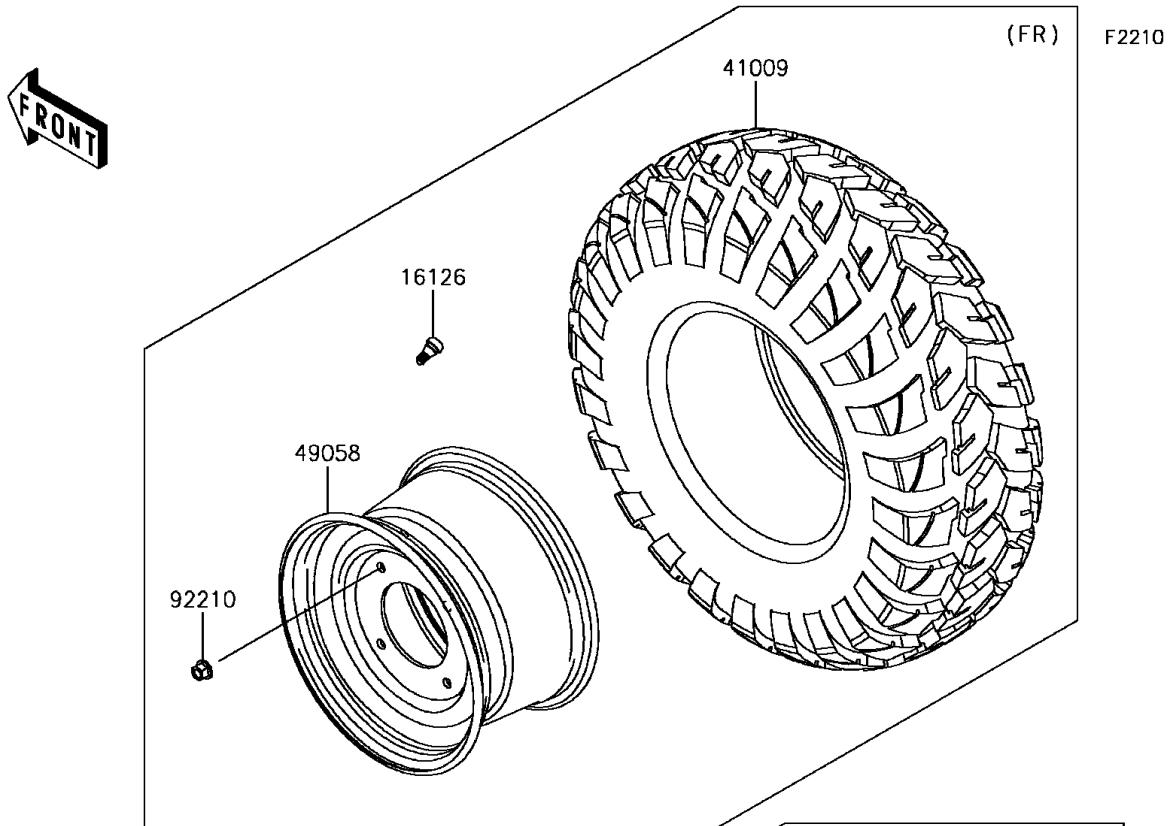

2017 MULE PRO-FXT™ EPS CAMO PARTS DIAGRAM

Wheels/Tires

2017 MULE PRO-FXT™ EPS CAMO PARTS LIST

Wheels/Tires

ITEM NAME	PART NUMBER	QUANTITY
VALVE (Ref # 16126)	16126-4001	1
TIRE,FR,26X9.00R12 4PR,FRONTIER (Ref # 41009)	41009-0567	1
TIRE,RR,26X11.00R12 4PR,FRONTIER (Ref # 41009A)	41009-0568	1
WHEEL,FR,12X7.0AT,F.S.BLACK (Ref # 49058)	49058-0608-397	1
WHEEL,RR,12X8.0AT,F.S.BLACK (Ref # 49058A)	49058-0611-397	1
WASHER,12.1X26X2.3 (Ref # 92200)	92200-0930	1
NUT,12MM (Ref # 92210)	92210-0603	1