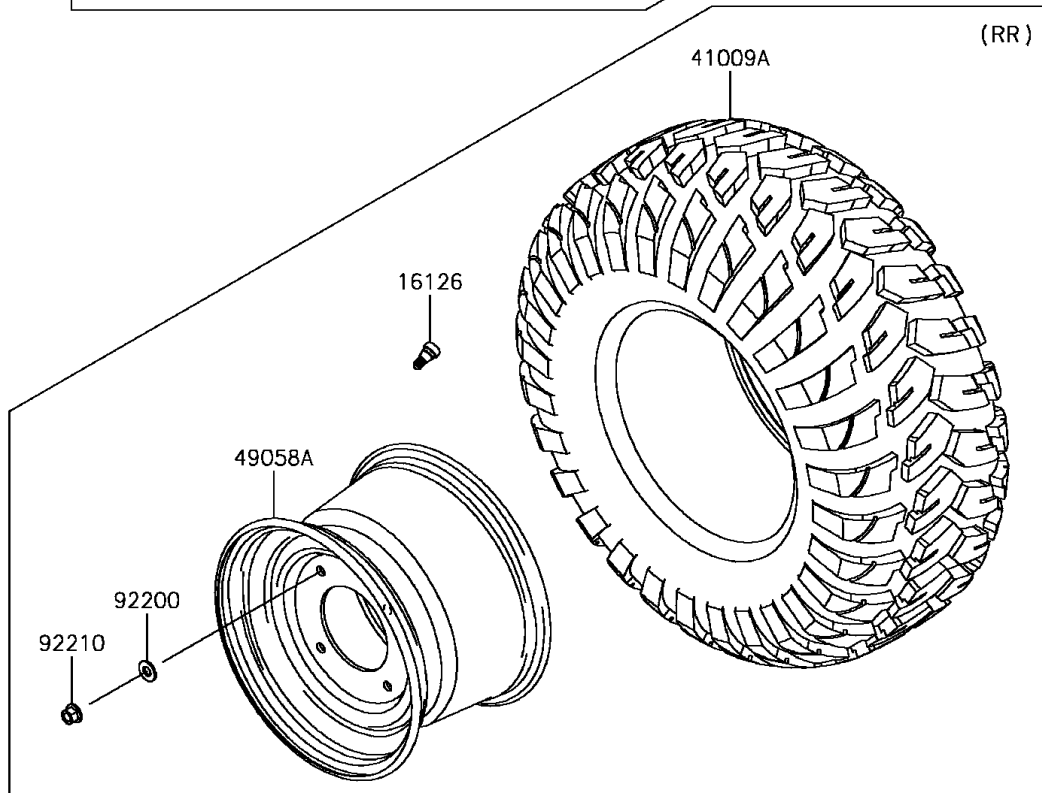

2017 MULE PRO-FXT™ EPS CAMO PARTS DIAGRAM

Wheels/Tires

2017 MULE PRO-FXT™ EPS CAMO PARTS LIST

Wheels/Tires

ITEM NAME	PART NUMBER	QUANTITY
VALVE (Ref # 16126)	16126-4001	1
TIRE,FR,26X9.00R12 4PR,FRONTIER (Ref # 41009)	41009-0567	1
TIRE,RR,26X11.00R12 4PR,FRONTIER (Ref # 41009A)	41009-0568	1
WHEEL,FR,12X7.0AT,F.S.BLACK (Ref # 49058)	49058-0608-397	1
WHEEL,RR,12X8.0AT,F.S.BLACK (Ref # 49058A)	49058-0611-397	1
WASHER,12.1X26X2.3 (Ref # 92200)	92200-0930	1
NUT,12MM (Ref # 92210)	92210-0603	1