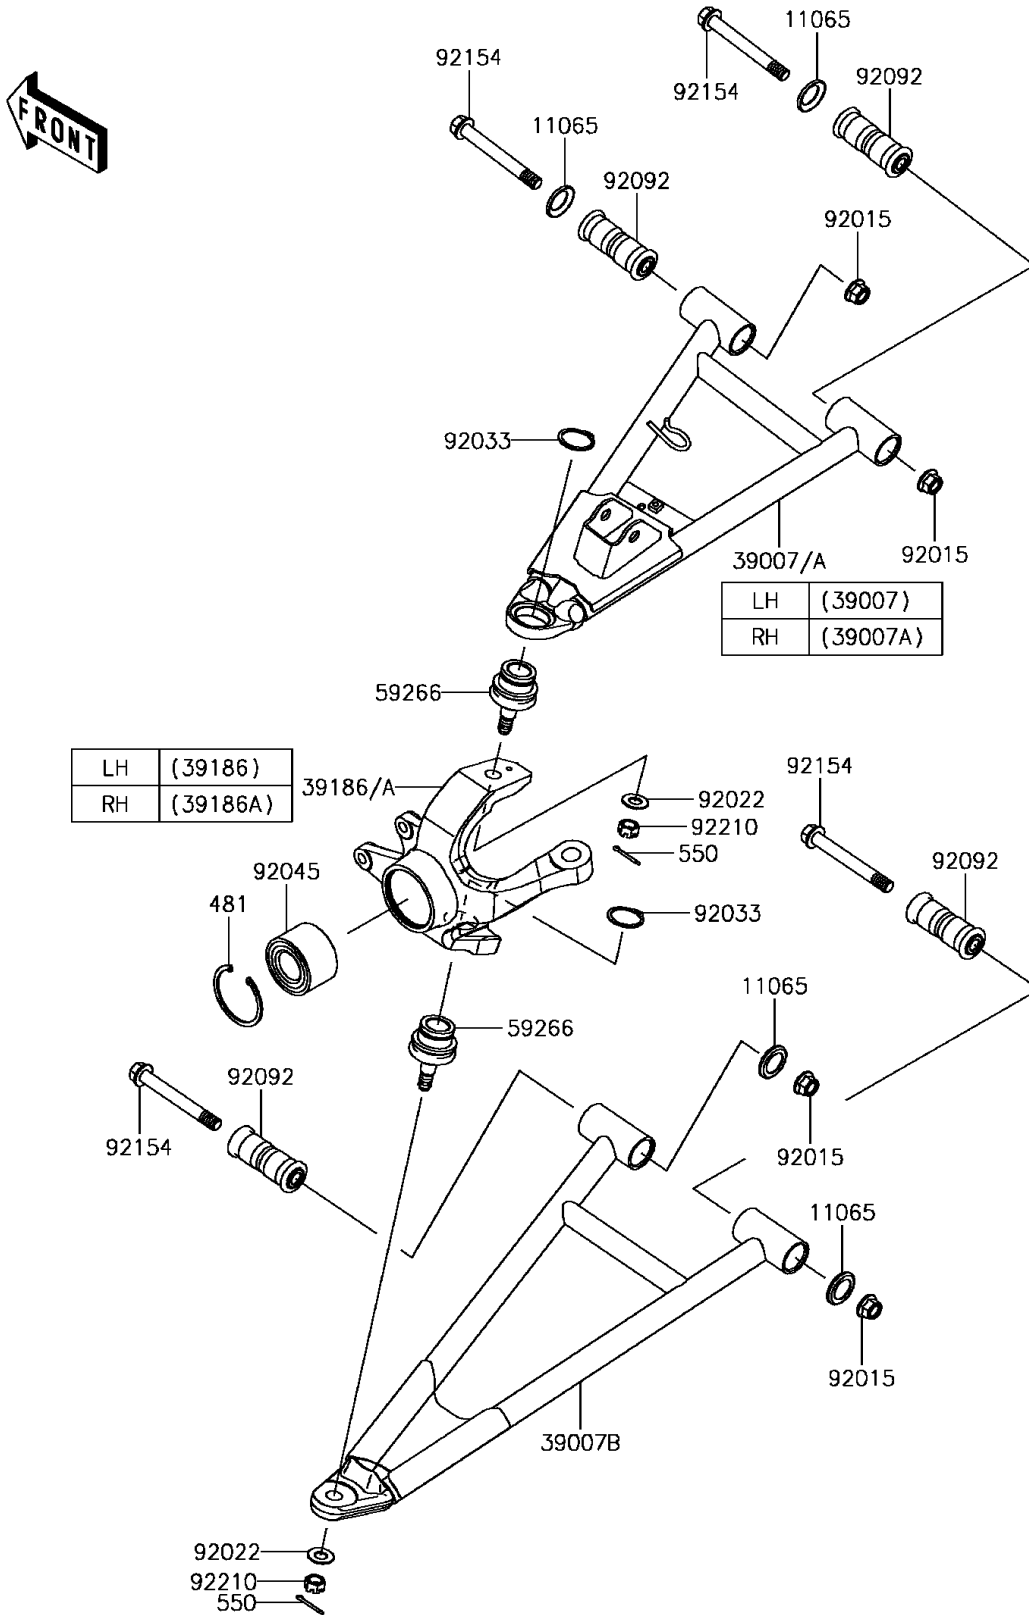

2017 MULE PRO-FXT™ EPS CAMO PARTS DIAGRAM

Front Suspension

F2152

2017 MULE PRO-FXT™ EPS CAMO PARTS LIST

Front Suspension

ITEM NAME	PART NUMBER	QUANTITY
CAP,ARM (Ref # 11065)	11065-0838	1
ARM-SUSP,FR,UPP,LH (Ref # 39007)	39007-0377	1
ARM-SUSP,FR,UPP,RH (Ref # 39007A)	39007-0378	1
ARM-SUSP,FR,LWR,LH&RH (Ref # 39007B)	39007-0383	1
KNUCKLE,FR,LH (Ref # 39186)	39186-0319	1
KNUCKLE,FR,RH (Ref # 39186A)	39186-0320	1
CIRCLIP-TYPE-C (Ref # 481)	481J6000	1
PIN-COTTER,3.0X25 (Ref # 550)	550AA3025	1
JOINT-BALL (Ref # 59266)	59266-0711	1
NUT,LOCK,FLANGED,12MM (Ref # 92015)	92015-1433	1
WASHER (Ref # 92022)	92022-1831	1
RING-SNAP,C-TYPE,32MM (Ref # 92033)	92033-1262	1
BEARING-BALL,30X60X37 (Ref # 92045)	92045-0762	1
BUSHING-RUBBER,12X20X78 (Ref # 92092)	92092-0028	1
BOLT,FLANGED,12X100 (Ref # 92154)	92154-1318	1
NUT,CASTLE,12MM (Ref # 92210)	92210-0395	1