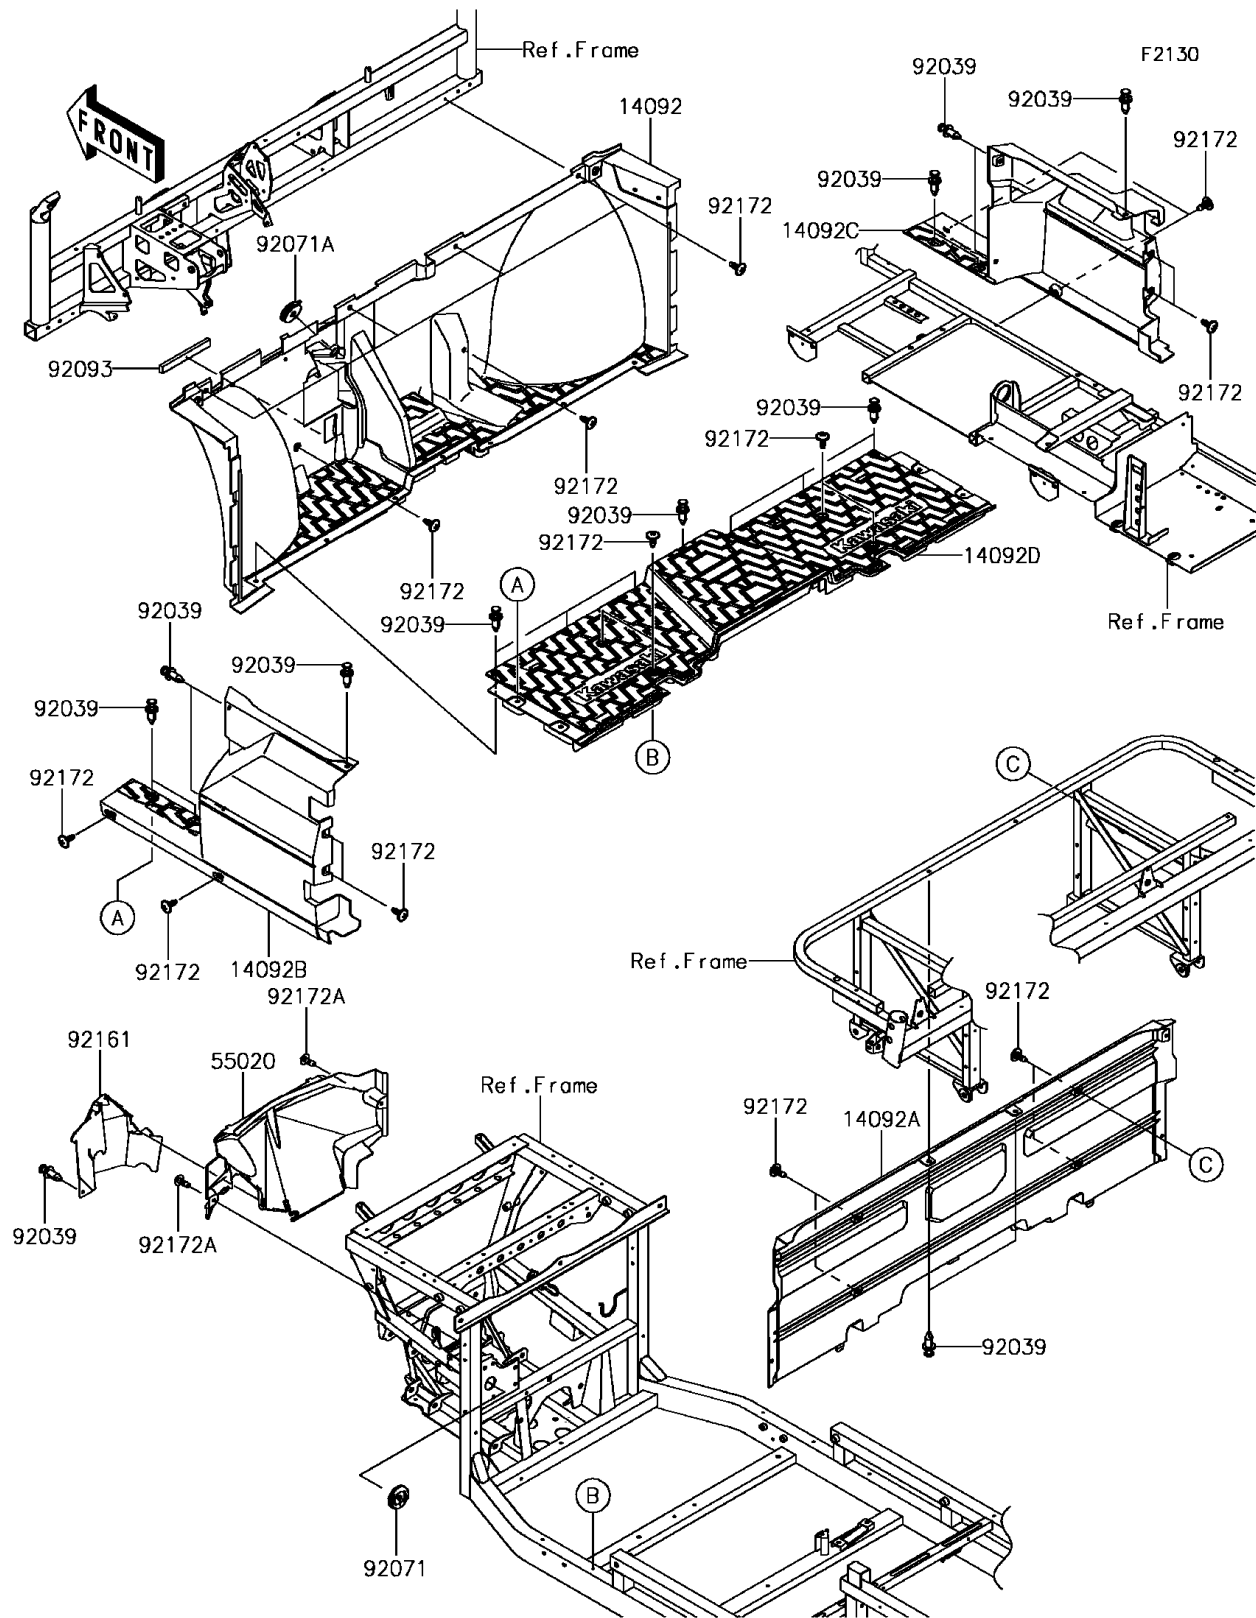

2017 MULE PRO-FXT™ EPS CAMO PARTS DIAGRAM

Frame Fittings(Front)

2017 MULE PRO-FXT™ EPS CAMO PARTS LIST

Frame Fittings(Front)

ITEM NAME	PART NUMBER	QUANTITY
COVER,FR FLOOR (Ref # 14092)	14092-1184	1
COVER,FR SEAT (Ref # 14092A)	14092-1185	1
COVER,SIDE,LH,FR (Ref # 14092B)	14092-1188	1
COVER,SIDE,RH,FR (Ref # 14092C)	14092-1189	1
COVER,FLOOR,BOTTOM (Ref # 14092D)	14092-1196	1
GUARD (Ref # 55020)	55020-0961	1
RIVET (Ref # 92039)	92039-1229	1
GROMMET,9X45X9 (Ref # 92071)	92071-0728	1
GROMMET,8X22X8 (Ref # 92071A)	92071-0753	1
SEAL,10X20X165 (Ref # 92093)	92093-0617	1
DAMPER (Ref # 92161)	92161-1649	1
SCREW,6X16 (Ref # 92172)	92172-0711	1
SCREW,TAPPING,6X16 (Ref # 92172A)	92172-0739	1