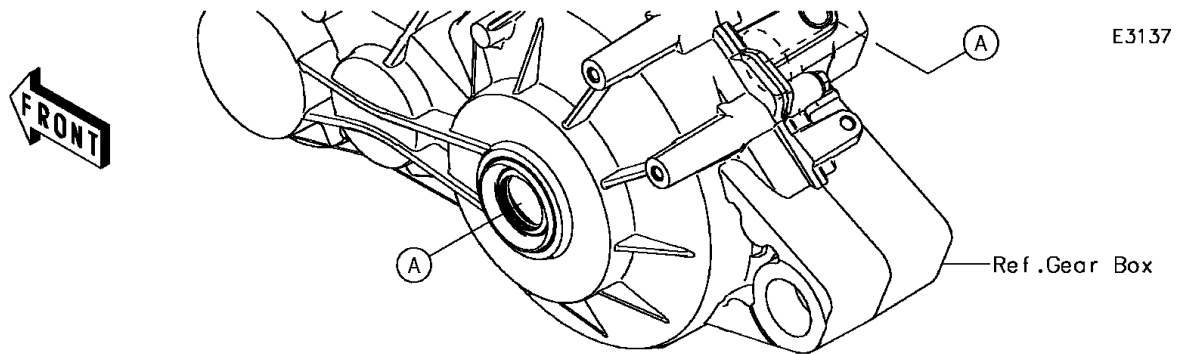

2017 MULE PRO-FXT™ EPS CAMO PARTS DIAGRAM

Drive Shaft-Rear

2017 MULE PRO-FXT™ EPS CAMO PARTS LIST

Drive Shaft-Rear

ITEM NAME	PART NUMBER	QUANTITY
BOOT,INSIDE (Ref # 49006)	49006-0585	1
BOOT,OUTSIDE (Ref # 49006A)	49006-0586	1
JOINT-BALL,RR,LH (Ref # 59266)	59266-0049	1
JOINT-BALL,RR,RH (Ref # 59266A)	59266-0050	1