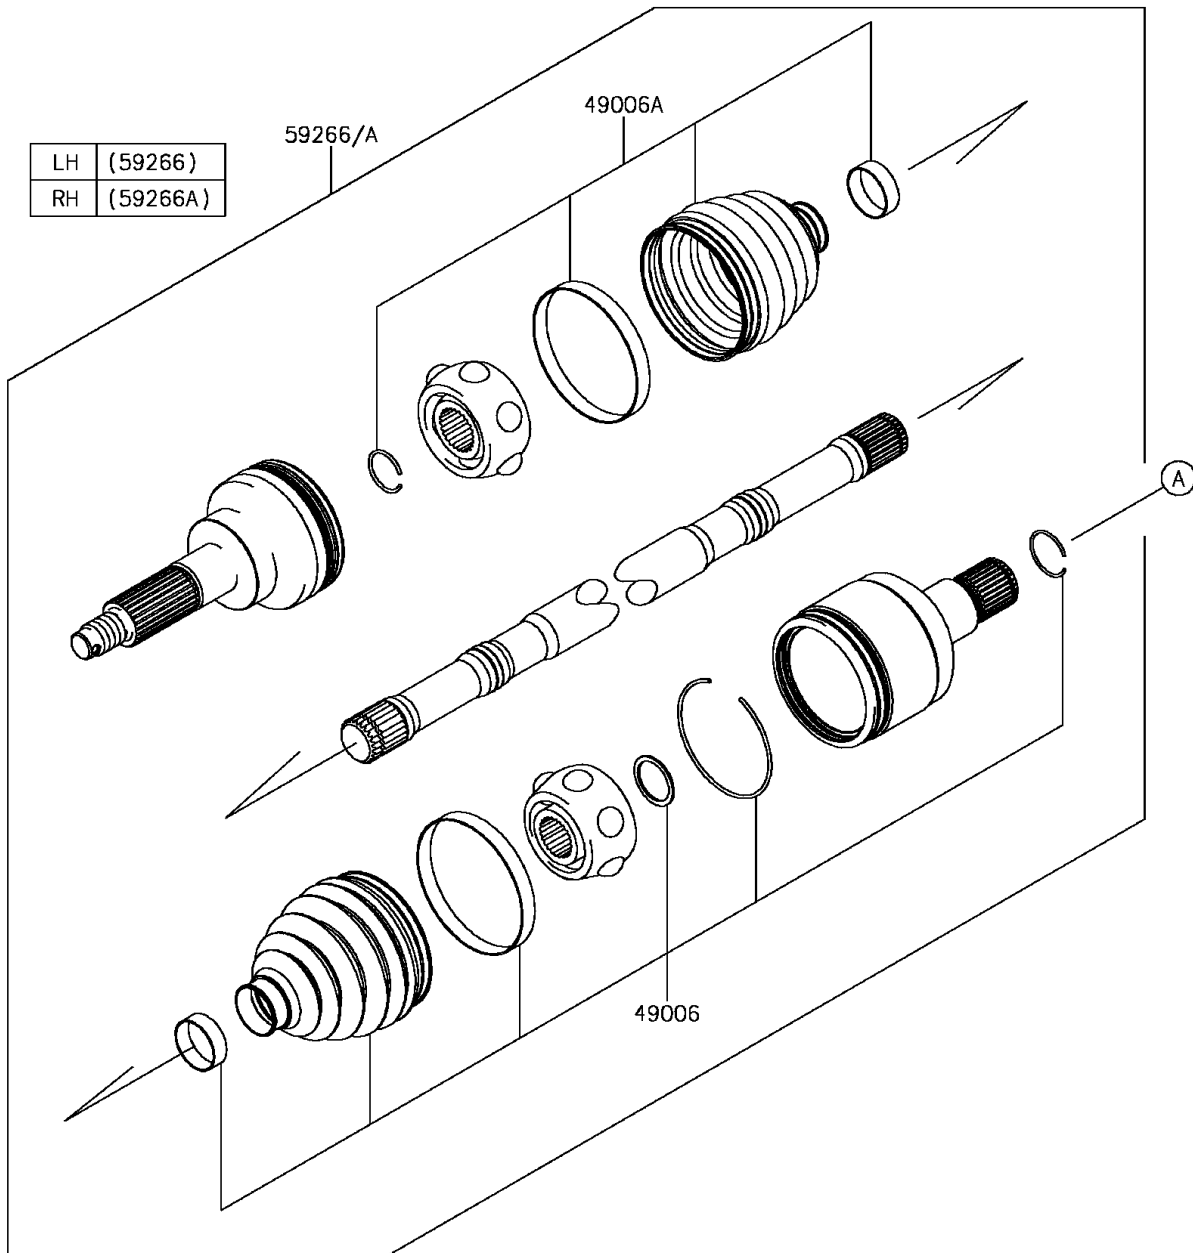

2017 MULE PRO-FXT™ EPS CAMO PARTS DIAGRAM

Drive Shaft-Rear

2017 MULE PRO-FXT™ EPS CAMO PARTS LIST

Drive Shaft-Rear

ITEM NAME	PART NUMBER	QUANTITY
BOOT,INSIDE (Ref # 49006)	49006-0585	1
BOOT,OUTSIDE (Ref # 49006A)	49006-0586	1
JOINT-BALL,RR,LH (Ref # 59266)	59266-0049	1
JOINT-BALL,RR,RH (Ref # 59266A)	59266-0050	1