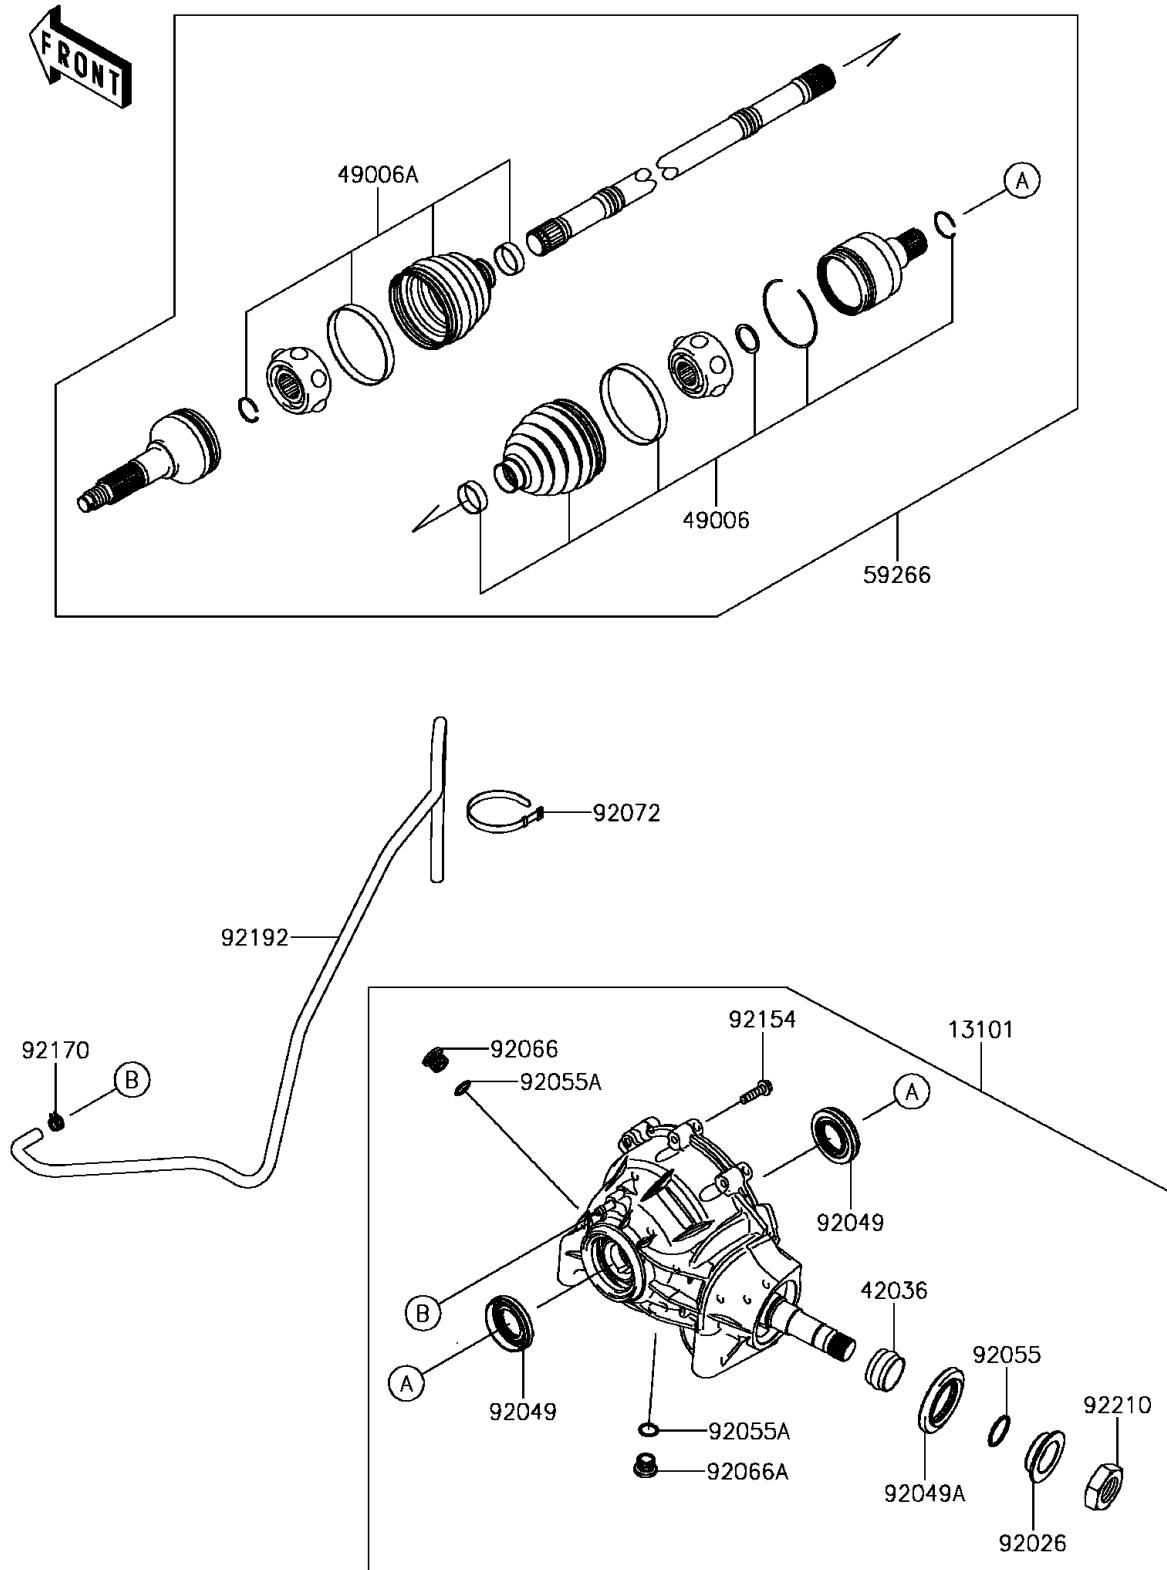

2017 MULE PRO-FXT™ EPS CAMO PARTS DIAGRAM

Drive Shaft-Front

E3136

2017 MULE PRO-FXT™ EPS CAMO PARTS LIST

Drive Shaft-Front

ITEM NAME	PART NUMBER	QUANTITY
GEAR-ASSY,FRONT DIFFERENTIAL (Ref # 13101)	13101-0662	1
SLEEVE (Ref # 42036)	42036-0741	1
BOOT,INSIDE (Ref # 49006)	49006-0578	1
BOOT,OUTSIDE (Ref # 49006A)	49006-0584	1
JOINT-BALL,FR (Ref # 59266)	59266-0710	1
SPACER (Ref # 92026)	92026-0776	1
SEAL-OIL,33X60X7 (Ref # 92049)	92049-0760	1
SEAL-OIL,44X72X7 (Ref # 92049A)	92049-0766	1
RING-O (Ref # 92055)	92055-0788	1
RING-O,15.3X2.2 (Ref # 92055A)	92055-0830	1
PLUG (Ref # 92066)	92066-0777	1
PLUG (Ref # 92066A)	92066-0778	1
BAND,L=186 (Ref # 92072)	92072-056	1
BOLT,FLANGED,8X30 (Ref # 92154)	92154-1370	1
CLAMP (Ref # 92170)	92170-2082	1
TUBE,BREATHING (Ref # 92192)	92192-1341	1
NUT (Ref # 92210)	92210-0894	1