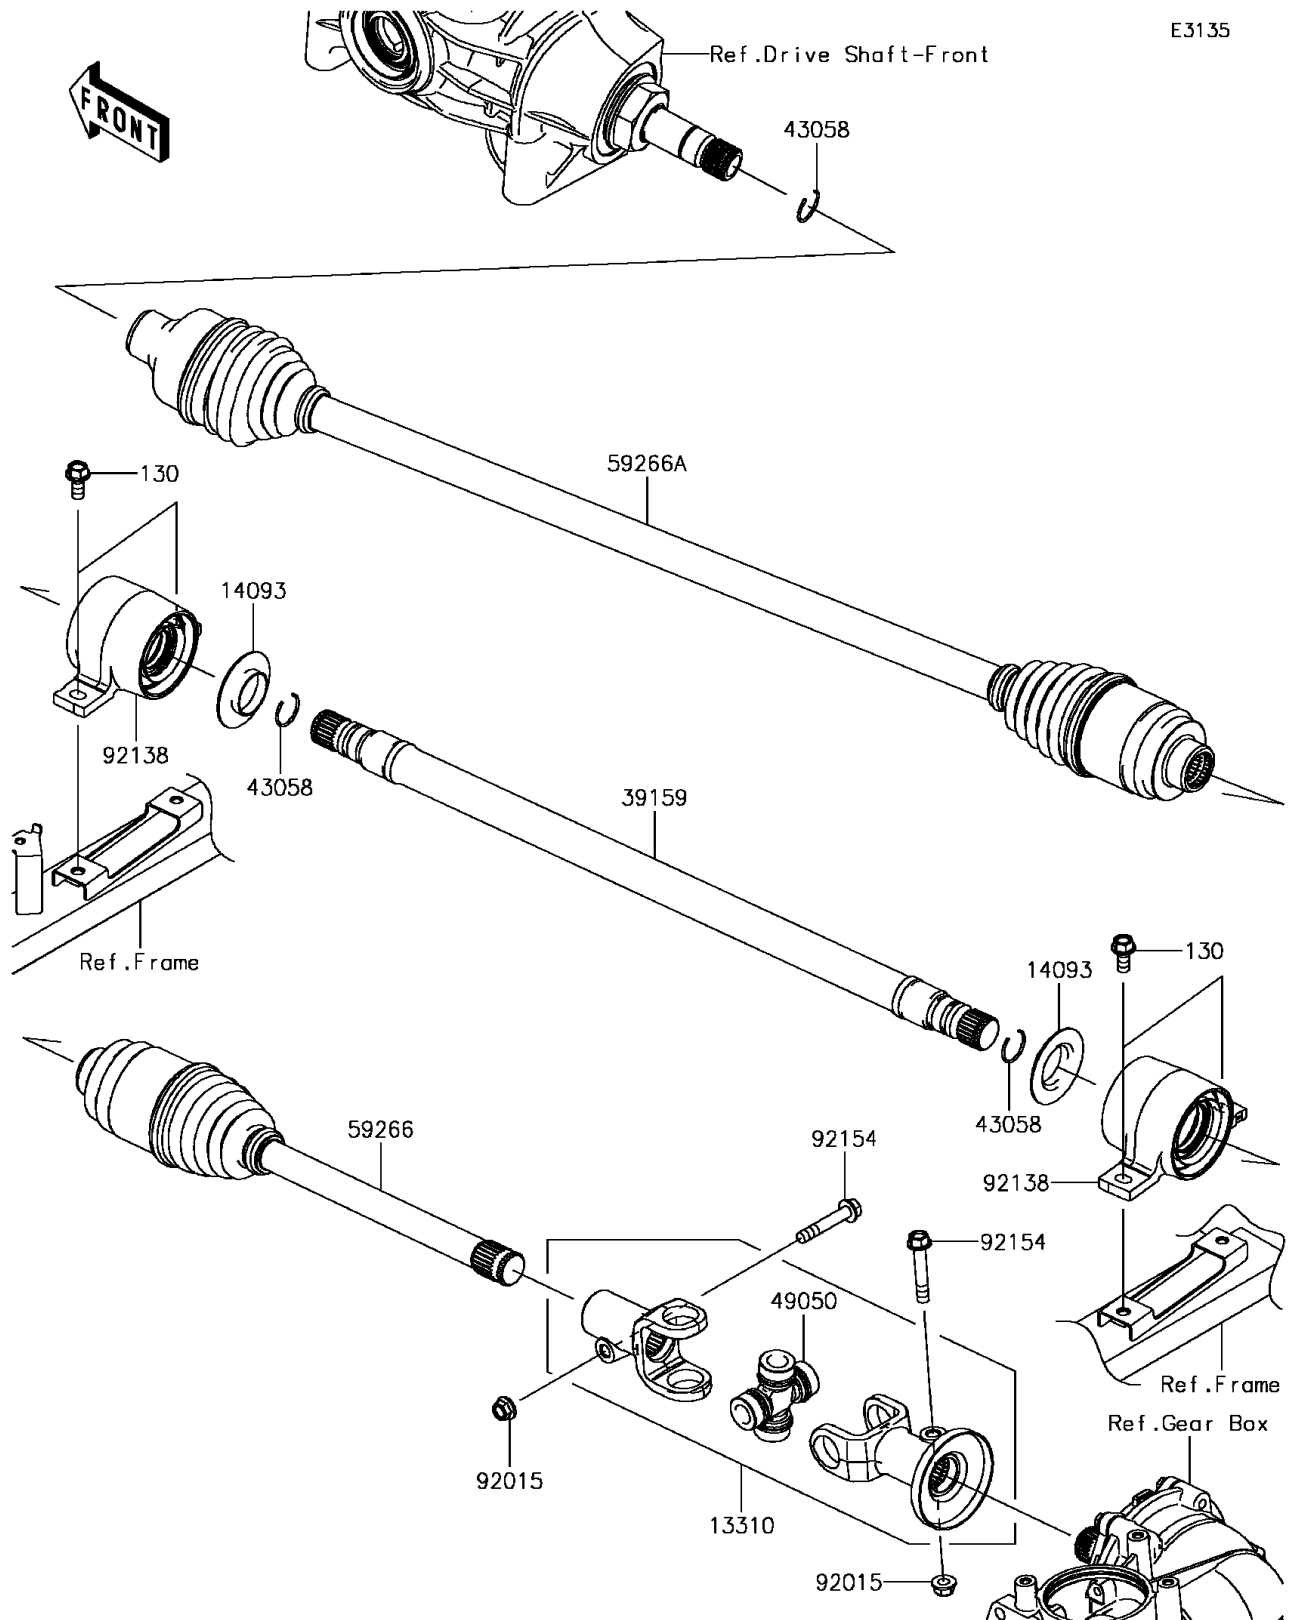

## 2017 MULE PRO-FXT™ EPS CAMO PARTS DIAGRAM

Drive Shaft-Propeller

E3135

## 2017 MULE PRO-FXT™ EPS CAMO PARTS LIST

Drive Shaft-Propeller

ITEM NAME	PART NUMBER	QUANTITY
BOLT-FLANGED,8X18 (Ref # 130)	130BA0818	1
SHAFT-ASSY (Ref # 13310)	13310-0038	1
COVER,SIDE RIP (Ref # 14093)	14093-0006	1
SHAFT-DRIVE (Ref # 39159)	39159-0045	1
RING (Ref # 43058)	43058-0018	1
SPIDER (Ref # 49050)	49050-0034	1
JOINT-BALL,T/M SIDE (Ref # 59266)	59266-0716	1
JOINT-BALL,FR DIFF SIDE (Ref # 59266A)	59266-0717	1
NUT,8MM (Ref # 92015)	92015-1432	1
BEARING-COMP (Ref # 92138)	92138-0002	1
BOLT,FLANGED,8X46 (Ref # 92154)	92154-1365	1