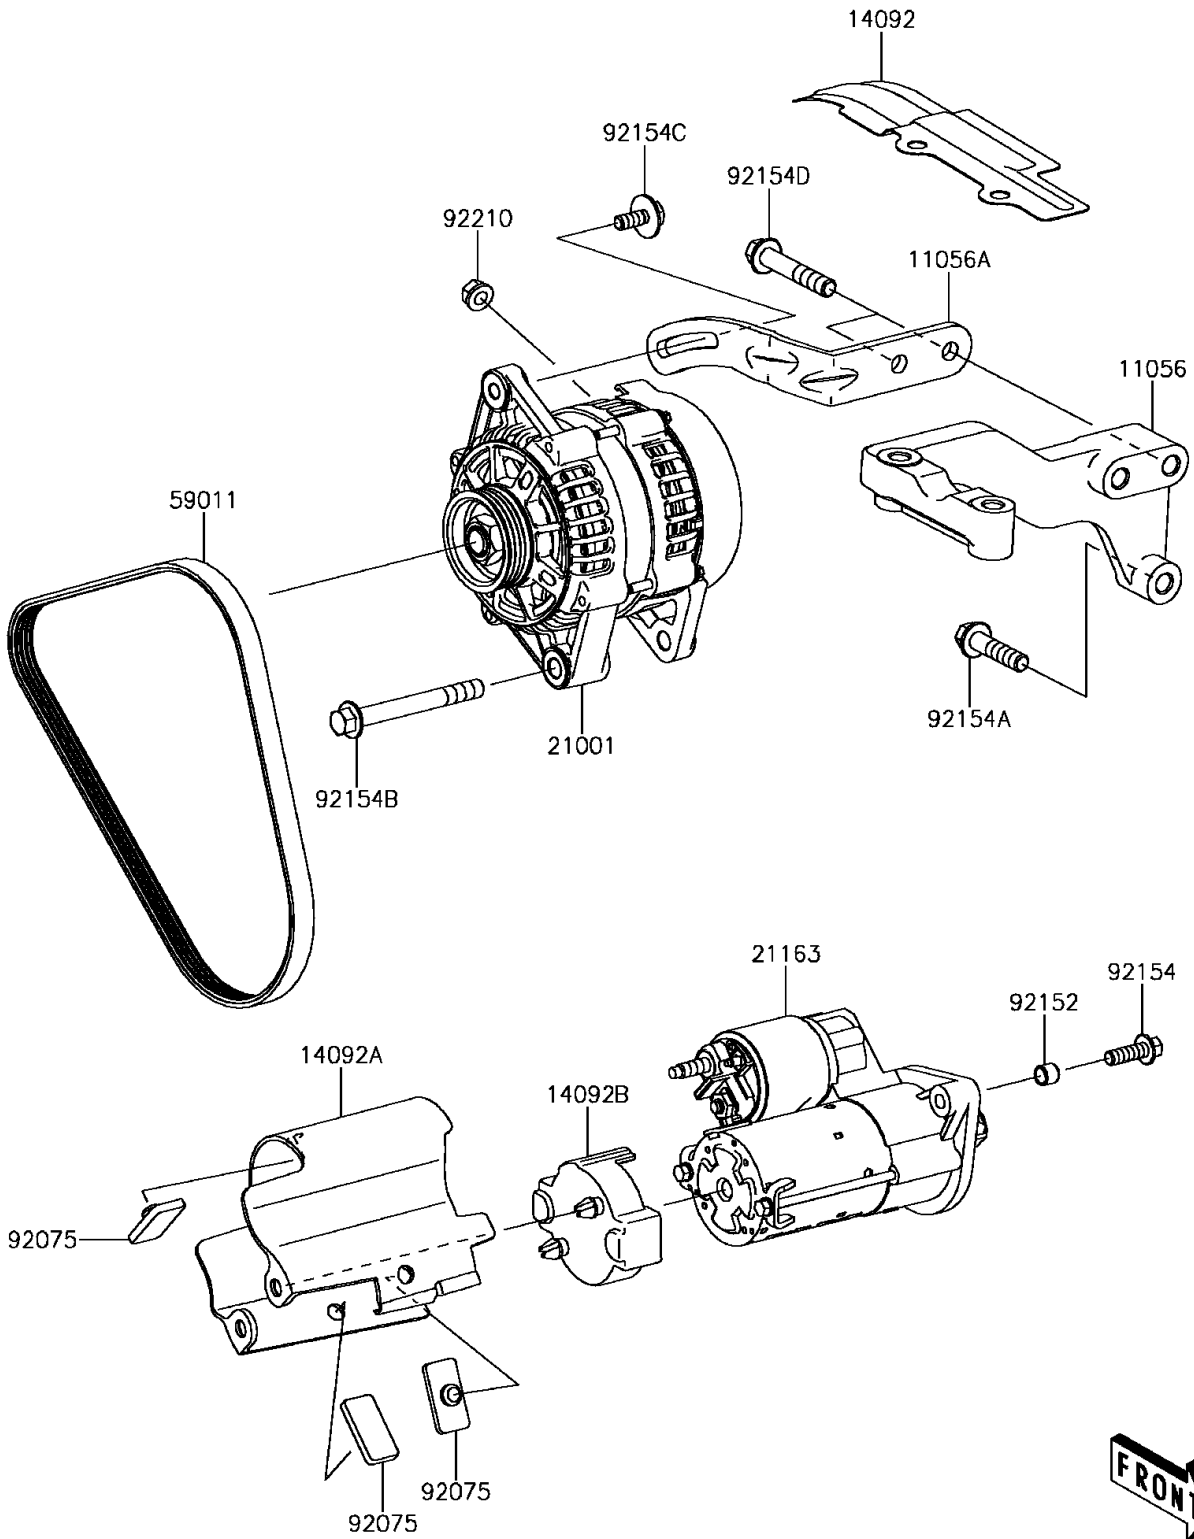

2017 MULE PRO-FXT™ EPS CAMO PARTS DIAGRAM

Starter Motor

E1840

2017 MULE PRO-FXT™ EPS CAMO PARTS LIST

Starter Motor

ITEM NAME	PART NUMBER	QUANTITY
BRACKET,SUSPENSION,RR (Ref # 11056)	11056-7083	1
BRACKET (Ref # 11056A)	11056-7084	1
COVER,ALTER BELT (Ref # 14092)	14092-1198	1
COVER,STARTER BODY (Ref # 14092A)	14092-1199	1
COVER,STARTER END FACE (Ref # 14092B)	14092-1200	1
GENERATOR (Ref # 21001)	21001-0606	1
STARTER-ELECTRIC (Ref # 21163)	21163-0751	1
BELT (Ref # 59011)	59011-0041	1
DAMPER (Ref # 92075)	92075-1054	1
COLLAR (Ref # 92152)	92152-1961	1
BOLT,FLANGED,8X25 (Ref # 92154)	92154-1602	1
BOLT,FLANGED,10X40 (Ref # 92154A)	92154-1604	1
BOLT,FLANGED,10X90 (Ref # 92154B)	92154-1605	1
BOLT,8X20 (Ref # 92154C)	92154-1606	1
BOLT,FLANGED,10X55 (Ref # 92154D)	92154-1607	1
NUT,6MM (Ref # 92210)	92210-0960	1