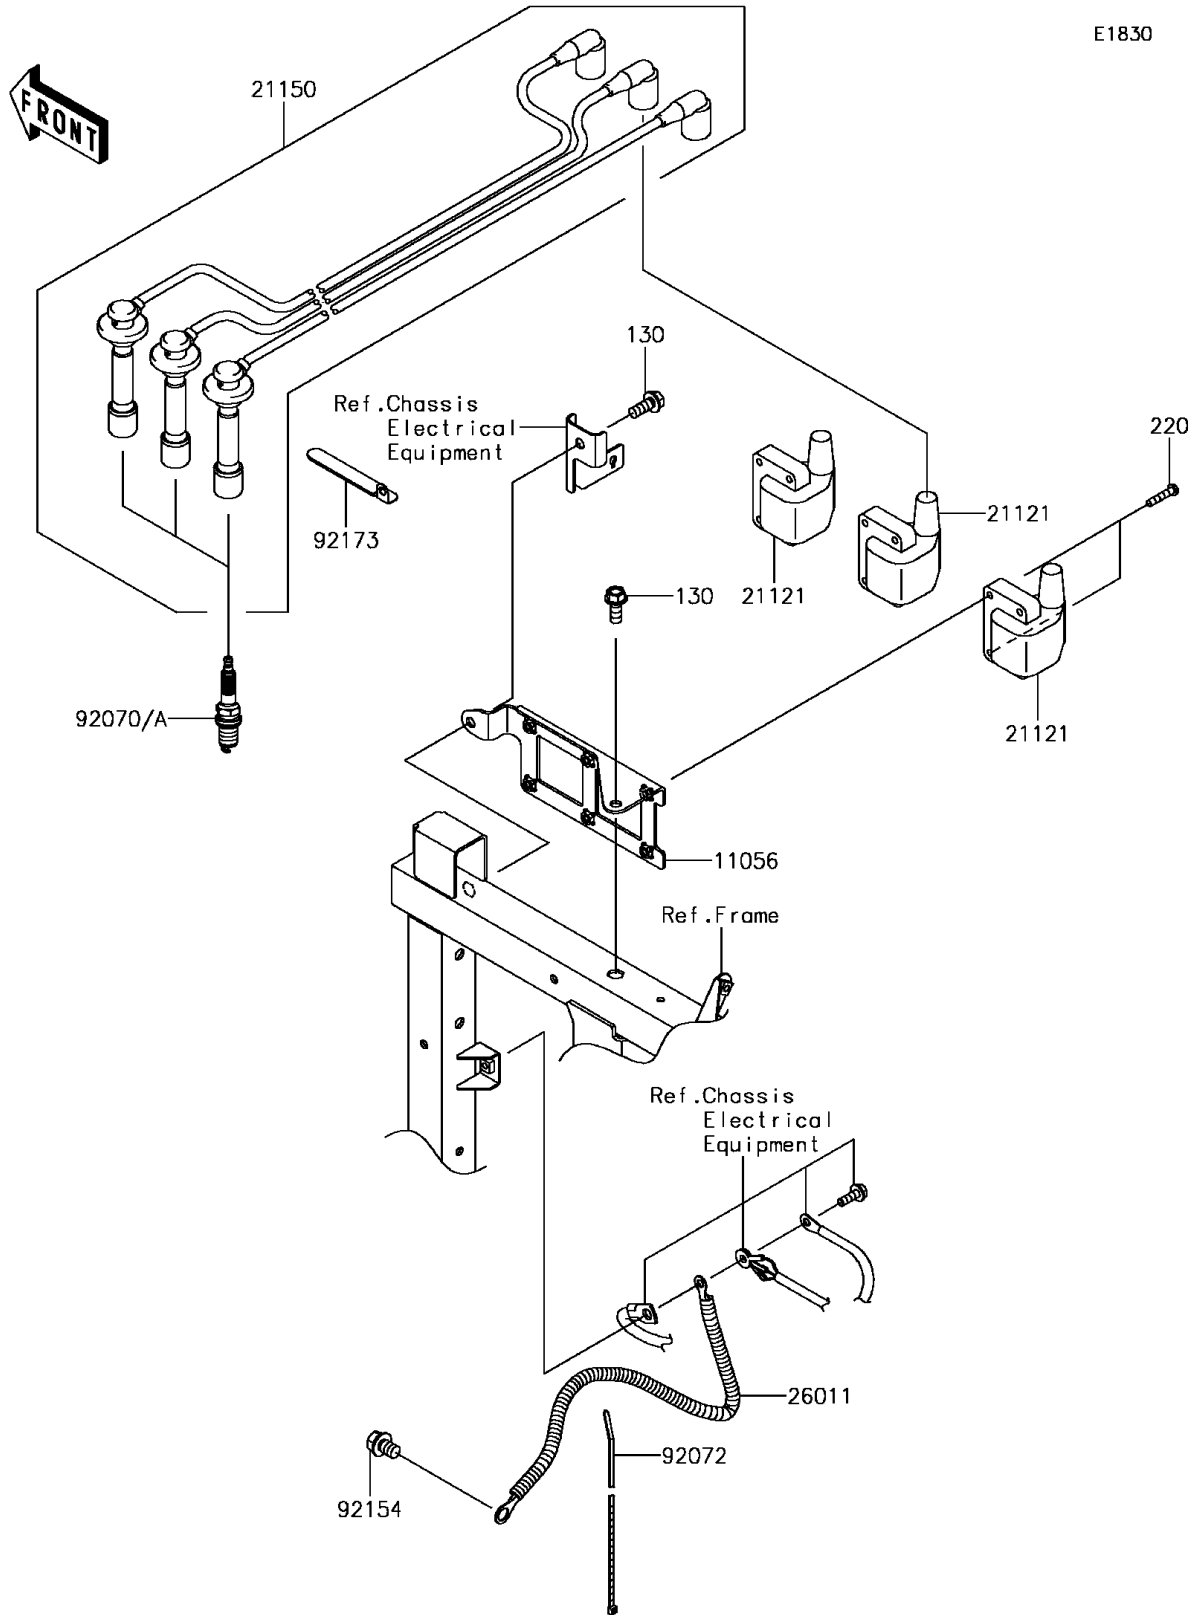

2017 MULE PRO-FXT™ EPS CAMO PARTS DIAGRAM

Ignition System

2017 MULE PRO-FXT™ EPS CAMO PARTS LIST

Ignition System

ITEM NAME	PART NUMBER	QUANTITY
BRACKET (Ref # 11056)	11056-2930	1
BOLT-FLANGED,8X20 (Ref # 130)	130BA0820	1
COIL-IGNITION (Ref # 21121)	21121-0724	1
CORD-ASSY,HIGH TENSION (Ref # 21150)	21150-0013	1
SCREW-PAN-CROS,5X25 (Ref # 220)	220AA0525	1
WIRE-LEAD (Ref # 26011)	26011-0846	1
PLUG-SPARK,7026(TORCH) (Ref # 92070)	92070-0048	1
PLUG-SPARK,IFR6B11(NGK) (Ref # 92070A)		1
BAND,L=292.1 (Ref # 92072)	92072-3509	1
BOLT,FLANGED,10X14 (Ref # 92154)	92154-1383	1
CLAMP (Ref # 92173)	92173-1056	1