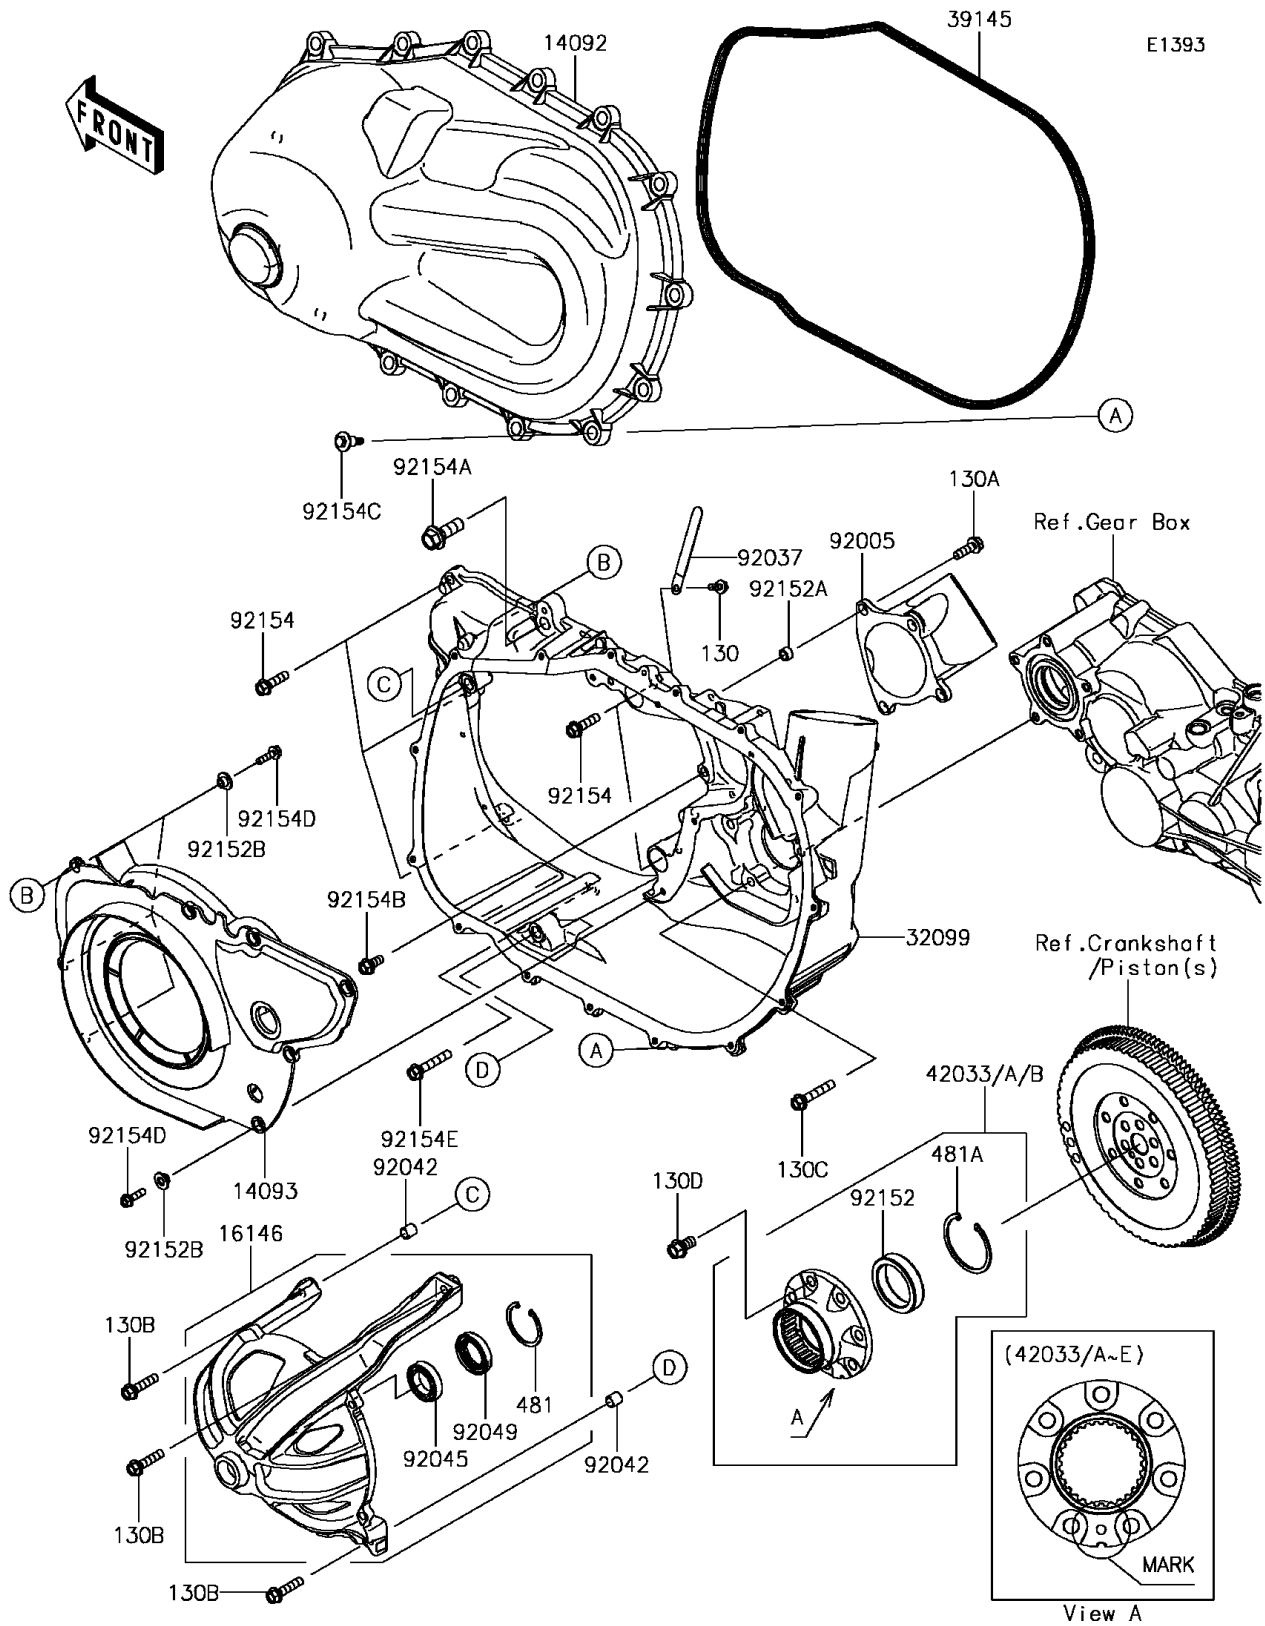

2017 MULE PRO-FXT™ EPS CAMO PARTS DIAGRAM

Converter Cover

2017 MULE PRO-FXT™ EPS CAMO PARTS LIST

Converter Cover

ITEM NAME	PART NUMBER	QUANTITY
BOLT-FLANGED,6X14 (Ref # 130)	130BA0614	1
BOLT-FLANGED,8X25 (Ref # 130A)	130BA0825	1
BOLT-FLANGED,8X35 (Ref # 130B)	130BA0835	1
BOLT-FLANGED,8X45 (Ref # 130C)	130BA0845	1
BOLT-FLANGED,10X18 (Ref # 130D)	130CA1018	1
COVER,CVT (Ref # 14092)	14092-1202	1
COVER (Ref # 14093)	14093-0050	1
COVER-ASSY (Ref # 16146)	16146-0734	1
CASE,CVT (Ref # 32099)	32099-0746	1
TRIM-SEAL (Ref # 39145)	39145-0047	1
COUPLING-ASSY,B MARK,WHITE (Ref # 42033)	42033-0582	1
COUPLING-ASSY,A MARK,BLUE (Ref # 42033A)	42033-0583	1
COUPLING-ASSY,C MARK,YELLOW (Ref # 42033B)	42033-0584	1
CIRCLIP-TYPE-C,45MM (Ref # 481)	481J4500	1
CIRCLIP (Ref # 481A)	481J6200	1
FITTING,INTAKE (Ref # 92005)	92005-0762	1
CLAMP (Ref # 92037)	92037-1993	1
PIN,DOWEL,12X14 (Ref # 92042)	92042-031	1
BEARING-BALL,#6905 (Ref # 92045)	92045-036	1
SEAL-OIL,HTC 28X45X8 (Ref # 92049)	92049-0767	1
COLLAR (Ref # 92152)	92152-1822	1
COLLAR,8.8X12.3X6.9 (Ref # 92152A)	92152-1853	1
COLLAR (Ref # 92152B)	92152-1931	1
BOLT,FLANGED,8X30 (Ref # 92154)	92154-0850	1
BOLT,FLANGED,12X35 (Ref # 92154A)	92154-1337	1
BOLT,FLANGED,8X18 (Ref # 92154B)	92154-1386	1
BOLT,CVT COVER (Ref # 92154C)	92154-1522	1
BOLT,FLANGED,6X22 (Ref # 92154D)	92154-1525	1
BOLT,FLANGED,8X45 (Ref # 92154E)	92154-1526	1