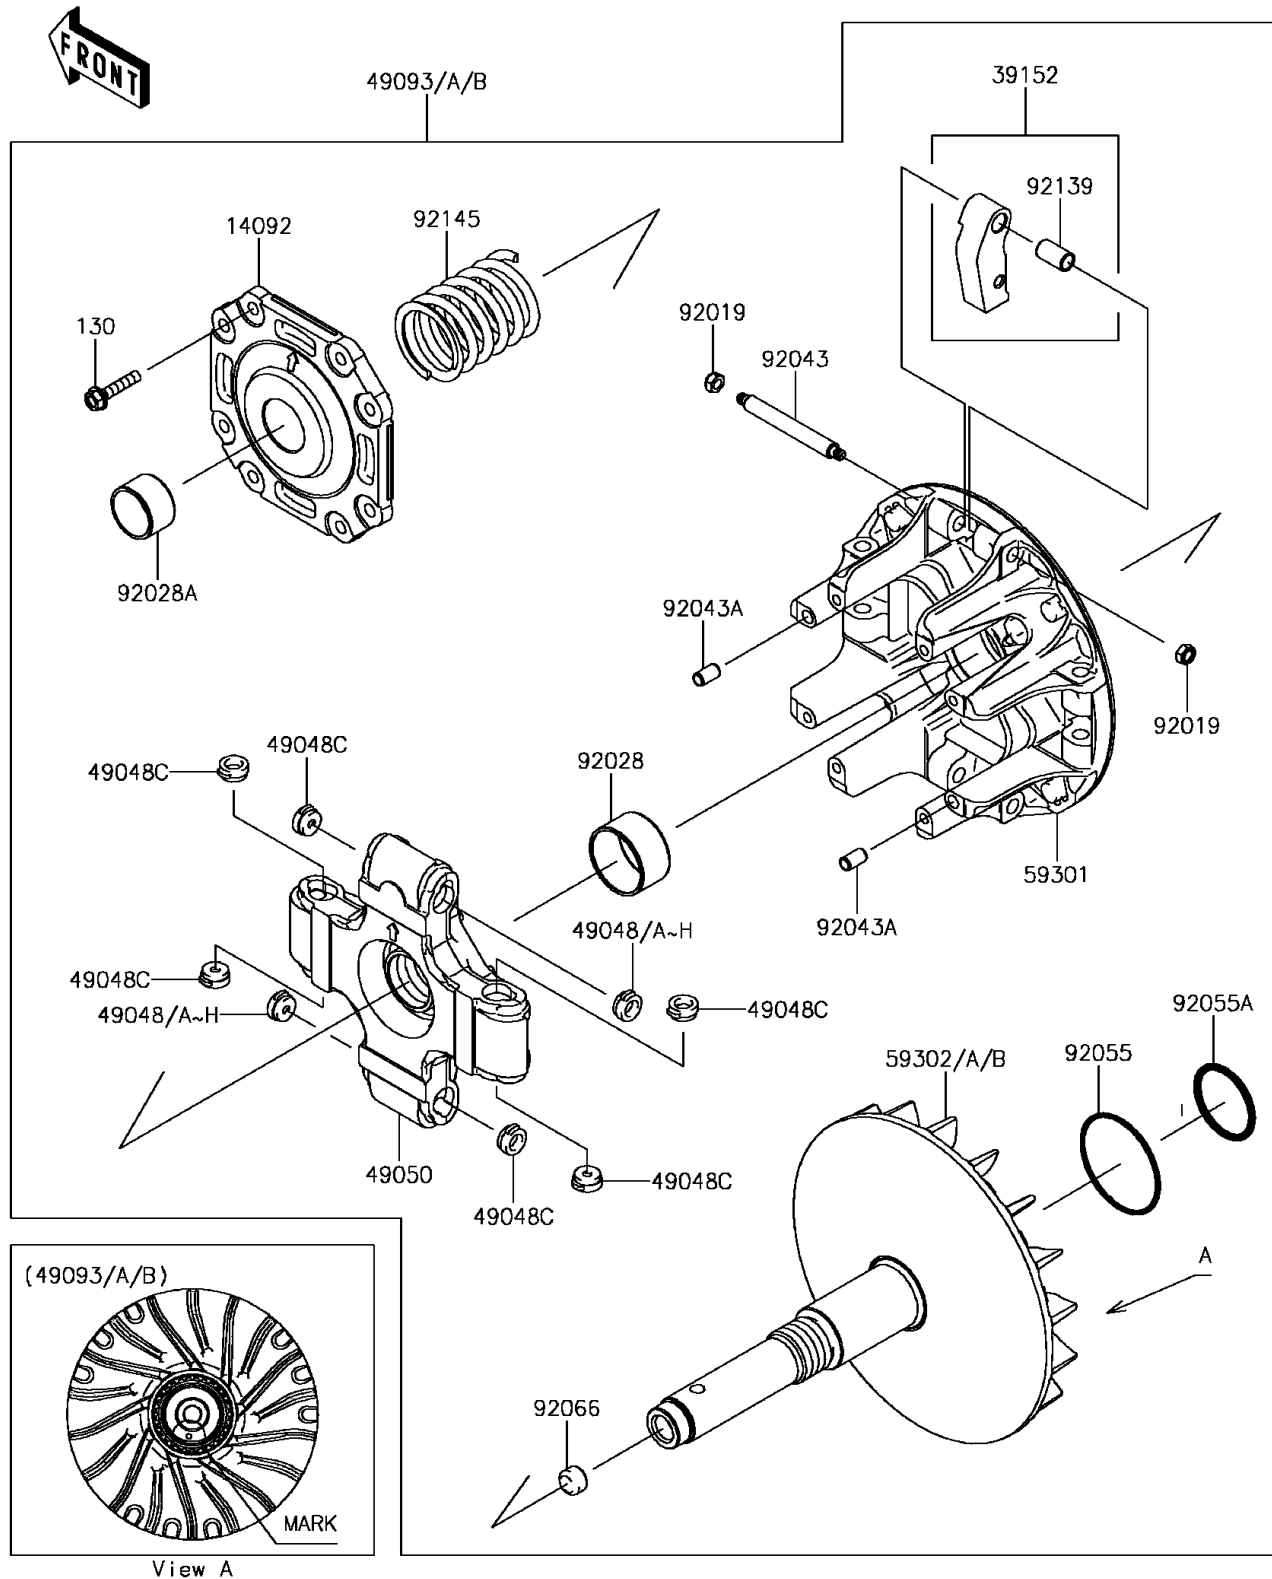

## 2017 MULE PRO-FXT™ EPS CAMO PARTS DIAGRAM

Drive Converter

E1391

## 2017 MULE PRO-FXT™ EPS CAMO PARTS LIST

Drive Converter

ITEM NAME	PART NUMBER	QUANTITY
BOLT-FLANGED,6X30 (Ref # 130)	130CA0630	1
COVER (Ref # 14092)	14092-1201	1
WEIGHT-RAMP (Ref # 39152)	39152-0039	1
SHOE,T=7.2 (Ref # 49048)	49048-1087	1
SHOE,T=7.3 (Ref # 49048A)	49048-1088	1
SHOE,T=7.4 (Ref # 49048B)	49048-1089	1
SHOE,T=7.5 (Ref # 49048C)	49048-1090	1
SHOE,T=7.6 (Ref # 49048D)	49048-1091	1
SHOE,T=7.7 (Ref # 49048E)	49048-1092	1
SHOE,T=7.8 (Ref # 49048F)	49048-1093	1
SHOE,T=7.9 (Ref # 49048G)	49048-1094	1
SHOE,T=8.0 (Ref # 49048H)	49048-1095	1
SPIDER (Ref # 49050)	49050-1083	1
CONVERTER-DRIVE,B MARK,WHITE (Ref # 49093)	49093-0071	1
CONVERTER-DRIVE,A MARK,BLUE (Ref # 49093A)	49093-0072	1
CONVERTER-DRIVE,C MARK,YELLOW (Ref # 49093B)	49093-0073	1
SHEAVE-MOVABLE (Ref # 59301)	59301-0025	1
SHEAVE-COMP,B MARK,WHITE (Ref # 59302)	59302-0092	1
SHEAVE-COMP,A MARK,BLUE (Ref # 59302A)	59302-0093	1
SHEAVE-COMP,C MARK,YELLOW (Ref # 59302B)	59302-0094	1
NUT,LOCK,6MM (Ref # 92019)	92019-008	1
BUSHING (Ref # 92028)	92028-1975	1
BUSHING (Ref # 92028A)	92028-1980	1
PIN (Ref # 92043)	92043-0809	1
PIN,6.2X8X14 (Ref # 92043A)	92043-1263	1
RING-O,59.5X2.4 (Ref # 92055)	92055-0753	1
RING-O,3.5X39.7 (Ref # 92055A)	92055-0789	1
PLUG (Ref # 92066)	92066-0784	1
BUSHING,9X11X19.75 (Ref # 92139)	92139-1103	1

## 2017 MULE PRO-FXT™ EPS CAMO PARTS LIST

Drive Converter

ITEM NAME	PART NUMBER	QUANTITY
SPRING (Ref # 92145)	92145-1576	1