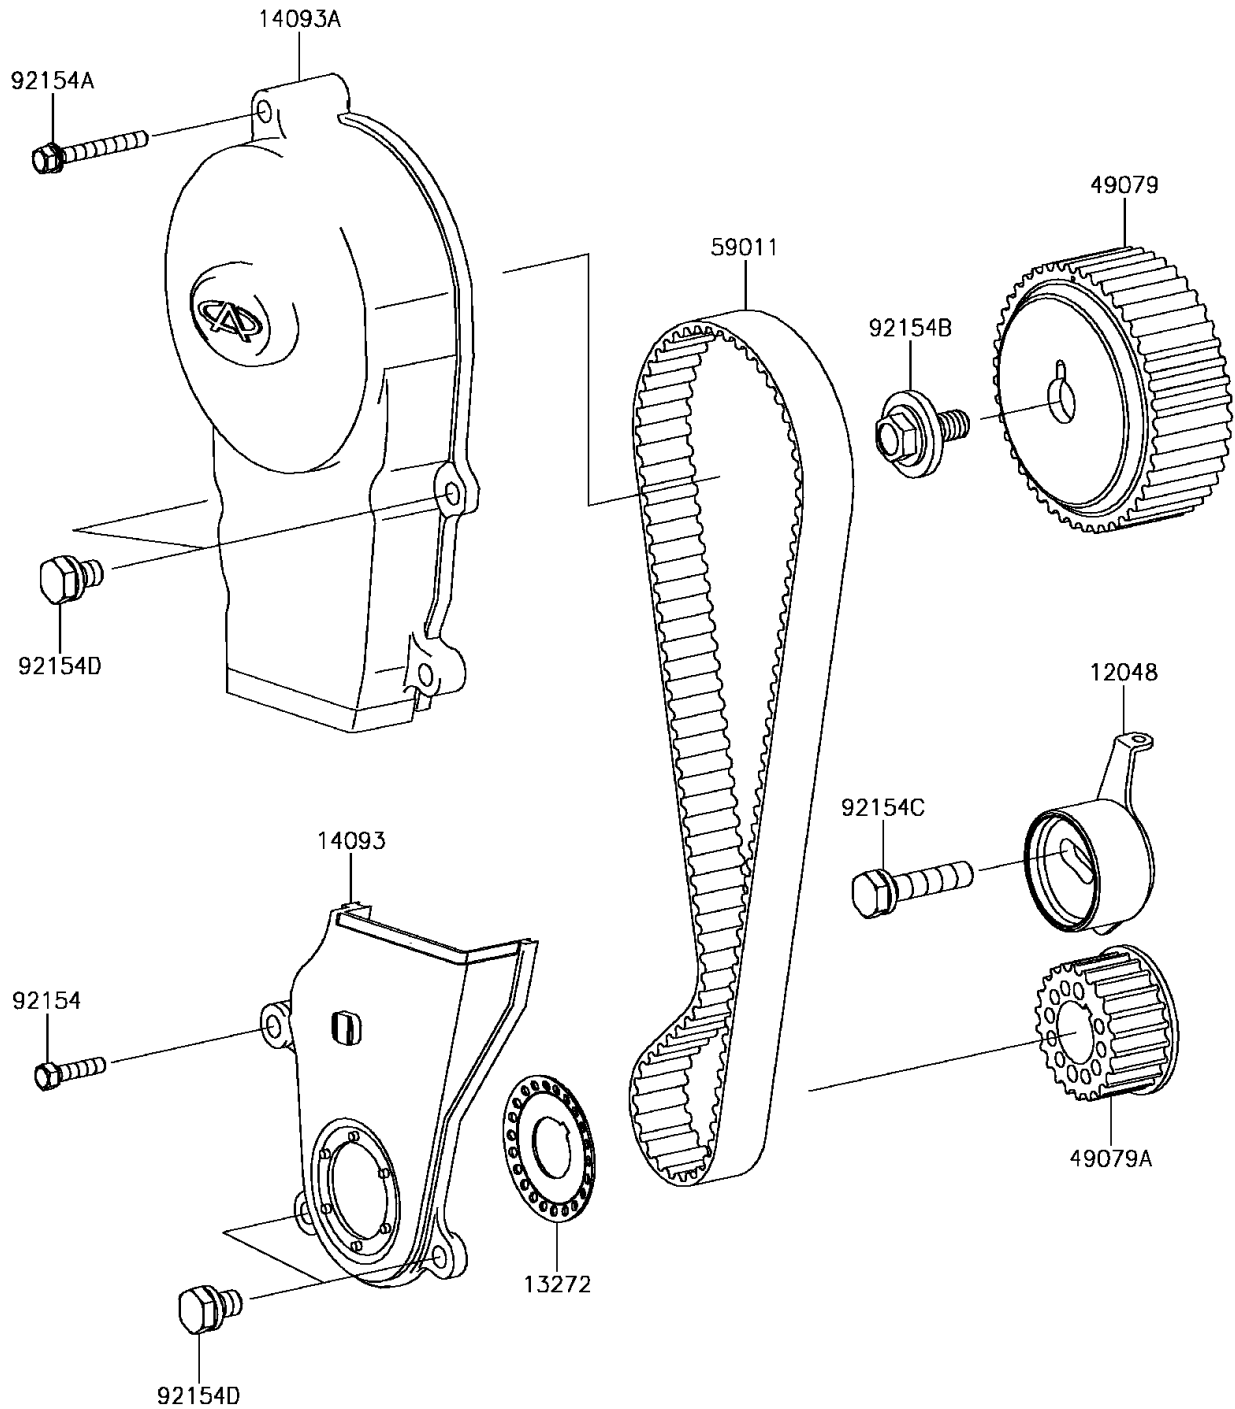

2017 MULE PRO-FXT™ EPS CAMO PARTS DIAGRAM

Timing Belt

E1215

2017 MULE PRO-FXT™ EPS CAMO PARTS LIST

Timing Belt

ITEM NAME	PART NUMBER	QUANTITY
TENSIONER-ASSY (Ref # 12048)	12048-0093	1
PLATE,TIMING BELT (Ref # 13272)	13272-1872	1
COVER,TIMING BELT,LWR (Ref # 14093)	14093-0200	1
COVER,TIMING BELT,UPP (Ref # 14093A)	14093-0201	1
PULLEY-BELT,CAMSHAFT (Ref # 49079)	49079-0023	1
PULLEY-BELT,CRANKSHAFT (Ref # 49079A)	49079-0024	1
BELT,TIMING (Ref # 59011)	59011-0042	1
BOLT,6X25 (Ref # 92154)	92154-1583	1
BOLT,6X50 (Ref # 92154A)	92154-1591	1
BOLT,FLANGED (Ref # 92154B)	92154-1614	1
BOLT,10X45 (Ref # 92154C)	92154-1615	1
BOLT,6X16 (Ref # 92154D)	92154-1617	1