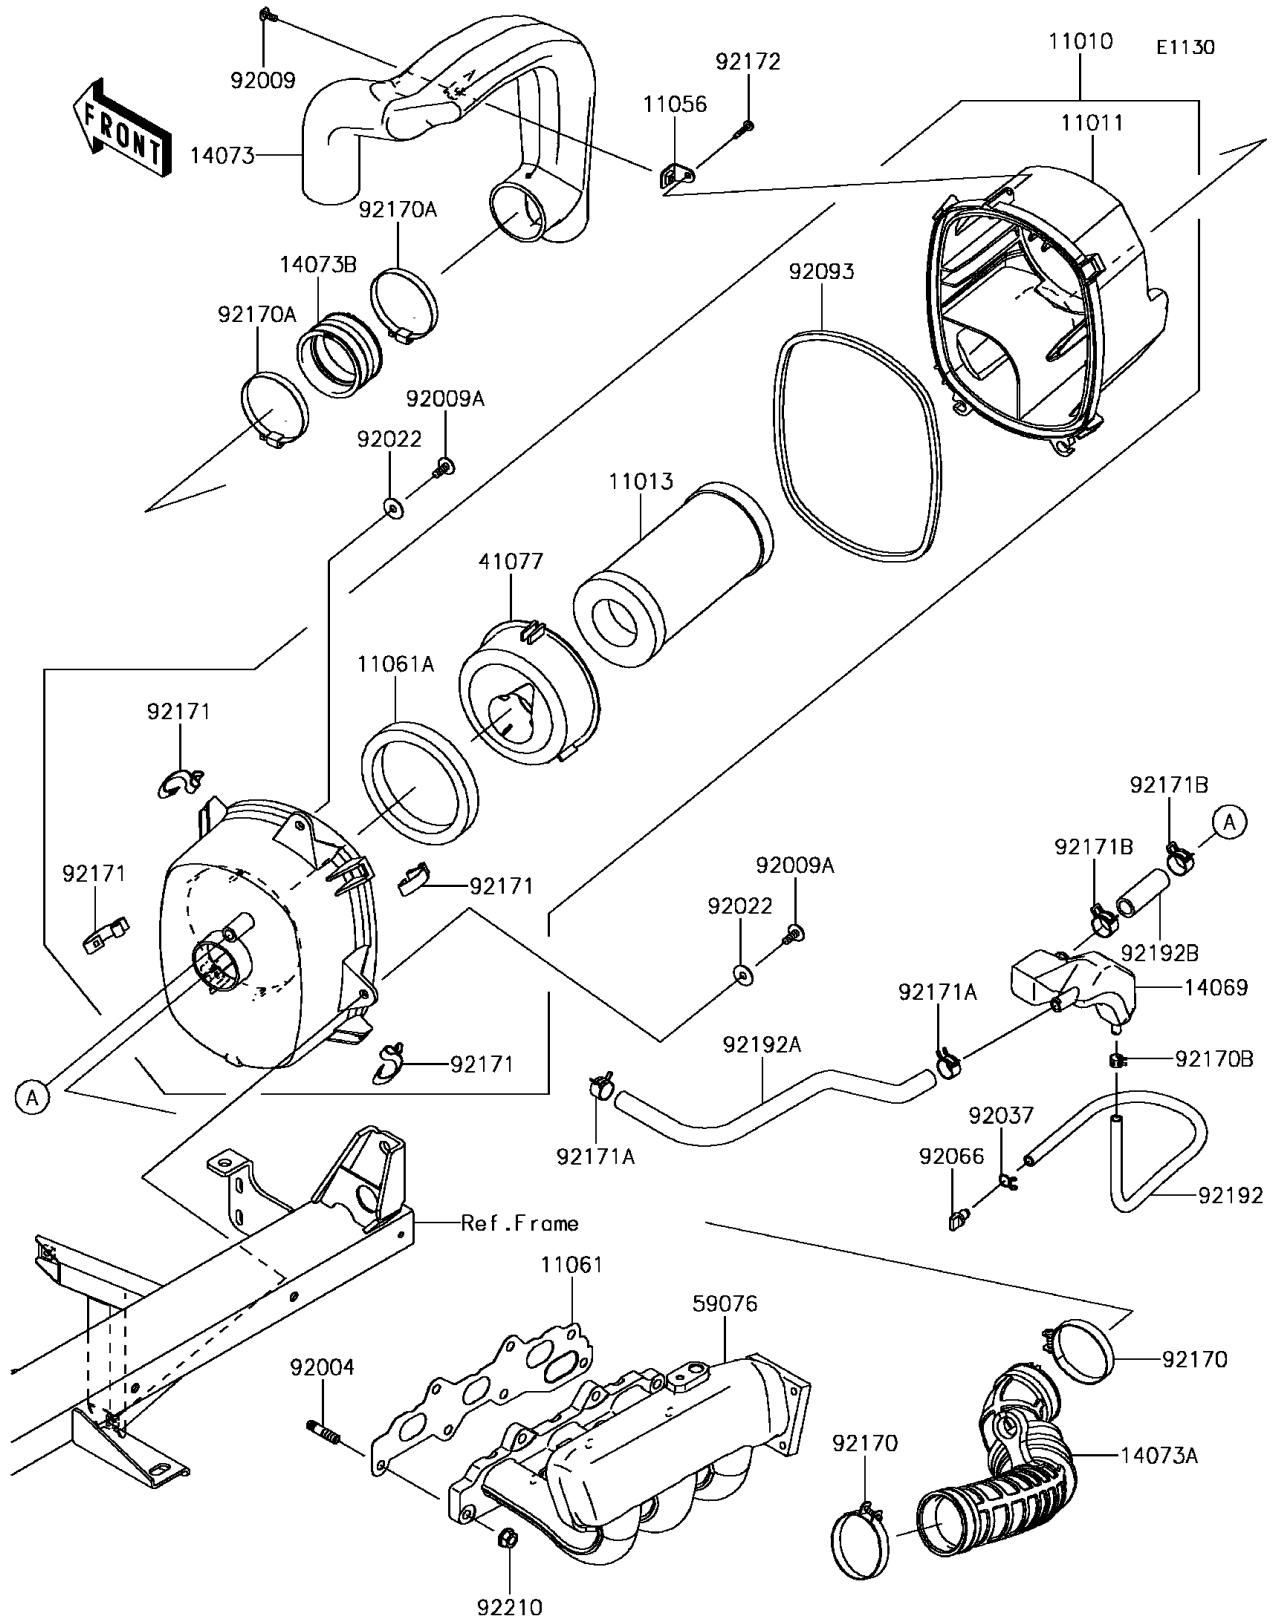

2017 MULE PRO-FXT™ EPS CAMO PARTS DIAGRAM

Air Cleaner

2017 MULE PRO-FXT™ EPS CAMO PARTS LIST

Air Cleaner

ITEM NAME	PART NUMBER	QUANTITY
FILTER-ASSY-AIR (Ref # 11010)	11010-0808	1
CASE-AIR FILTER,UPP (Ref # 11011)	11011-0813	1
ELEMENT-AIR FILTER (Ref # 11013)	11013-1290	1
BRACKET,AIR FILTER (Ref # 11056)	11056-3734	1
GASKET,INTAKE MANIFOLD (Ref # 11061)	11061-0956	1
GASKET,ADAPTER (Ref # 11061A)	11061-0961	1
BREATHER (Ref # 14069)	14069-0020	1
DUCT,INTAKE (Ref # 14073)	14073-0786	1
DUCT,AIR FILTER-THROTTLE (Ref # 14073A)	14073-0787	1
DUCT,JOINT (Ref # 14073B)	14073-1775	1
ADAPTER,ELEMENT (Ref # 41077)	41077-0719	1
MANIFOLD-INTAKE (Ref # 59076)	59076-0007	1
STUD (Ref # 92004)	92004-0734	1
SCREW,5X12 (Ref # 92009)	92009-1154	1
SCREW,6X16 (Ref # 92009A)	92009-1621	1
WASHER,PLAIN,6MM (Ref # 92022)	92022-165	1
CLAMP,TUBE (Ref # 92037)	92037-147	1
PLUG,DRAIN (Ref # 92066)	92066-1211	1
SEAL,AIR FILTER (Ref # 92093)	92093-0607	1
CLAMP (Ref # 92170)	92170-1448	1
CLAMP (Ref # 92170A)	92170-1764	1
CLAMP (Ref # 92170B)	92170-2042	1
CLAMP (Ref # 92171)	92171-0225	1
CLAMP (Ref # 92171A)	92171-0533	1
CLAMP (Ref # 92171B)	92171-1277	1
SCREW,TAPPING,5X20 (Ref # 92172)	92172-0009	1
TUBE,7X10X500 (Ref # 92192)	92192-0156	1
TUBE,ENGINE-CATCH TANK (Ref # 92192A)	92192-1339	1
TUBE,AIR FILTER-CATCH TANK (Ref # 92192B)	92192-1438	1

2017 MULE PRO-FXT™ EPS CAMO PARTS LIST

Air Cleaner

ITEM NAME	PART NUMBER	QUANTITY
NUT (Ref # 92210)	92210-0944	1