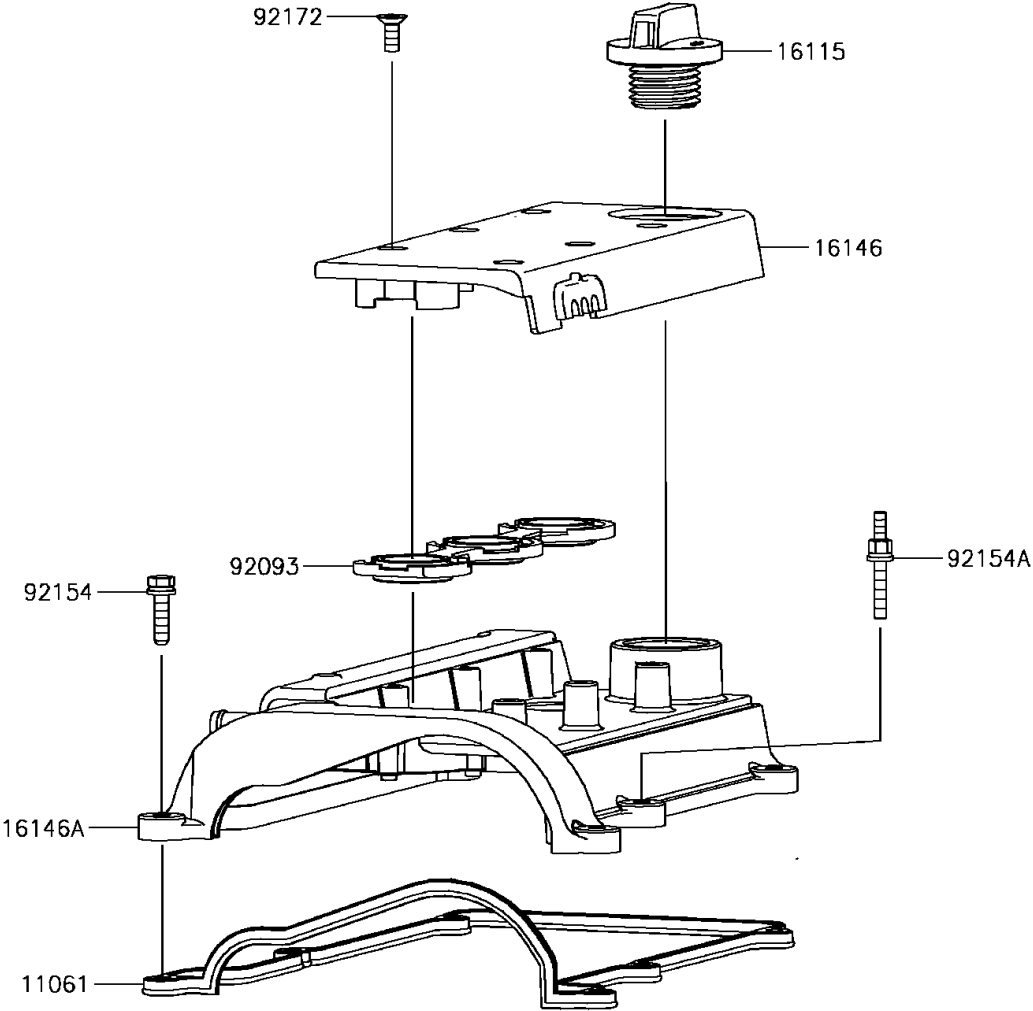

2017 MULE PRO-FXT™ EPS CAMO PARTS DIAGRAM

Cylinder Head Cover

E1112

2017 MULE PRO-FXT™ EPS CAMO PARTS LIST

Cylinder Head Cover

ITEM NAME	PART NUMBER	QUANTITY
GASKET,HEAD COVER (Ref # 11061)	11061-0953	1
CAP-OIL FILLER (Ref # 16115)	16115-0027	1
COVER-ASSY,SPARK PLUG (Ref # 16146)	16146-0738	1
COVER-ASSY,CYLINDER HEAD (Ref # 16146A)	16146-0741	1
SEAL,SPARK PLUG COVER (Ref # 92093)	92093-0608	1
BOLT,6X25 (Ref # 92154)	92154-1583	1
BOLT (Ref # 92154A)	92154-1584	1
SCREW,6X16 (Ref # 92172)	92172-0905	1