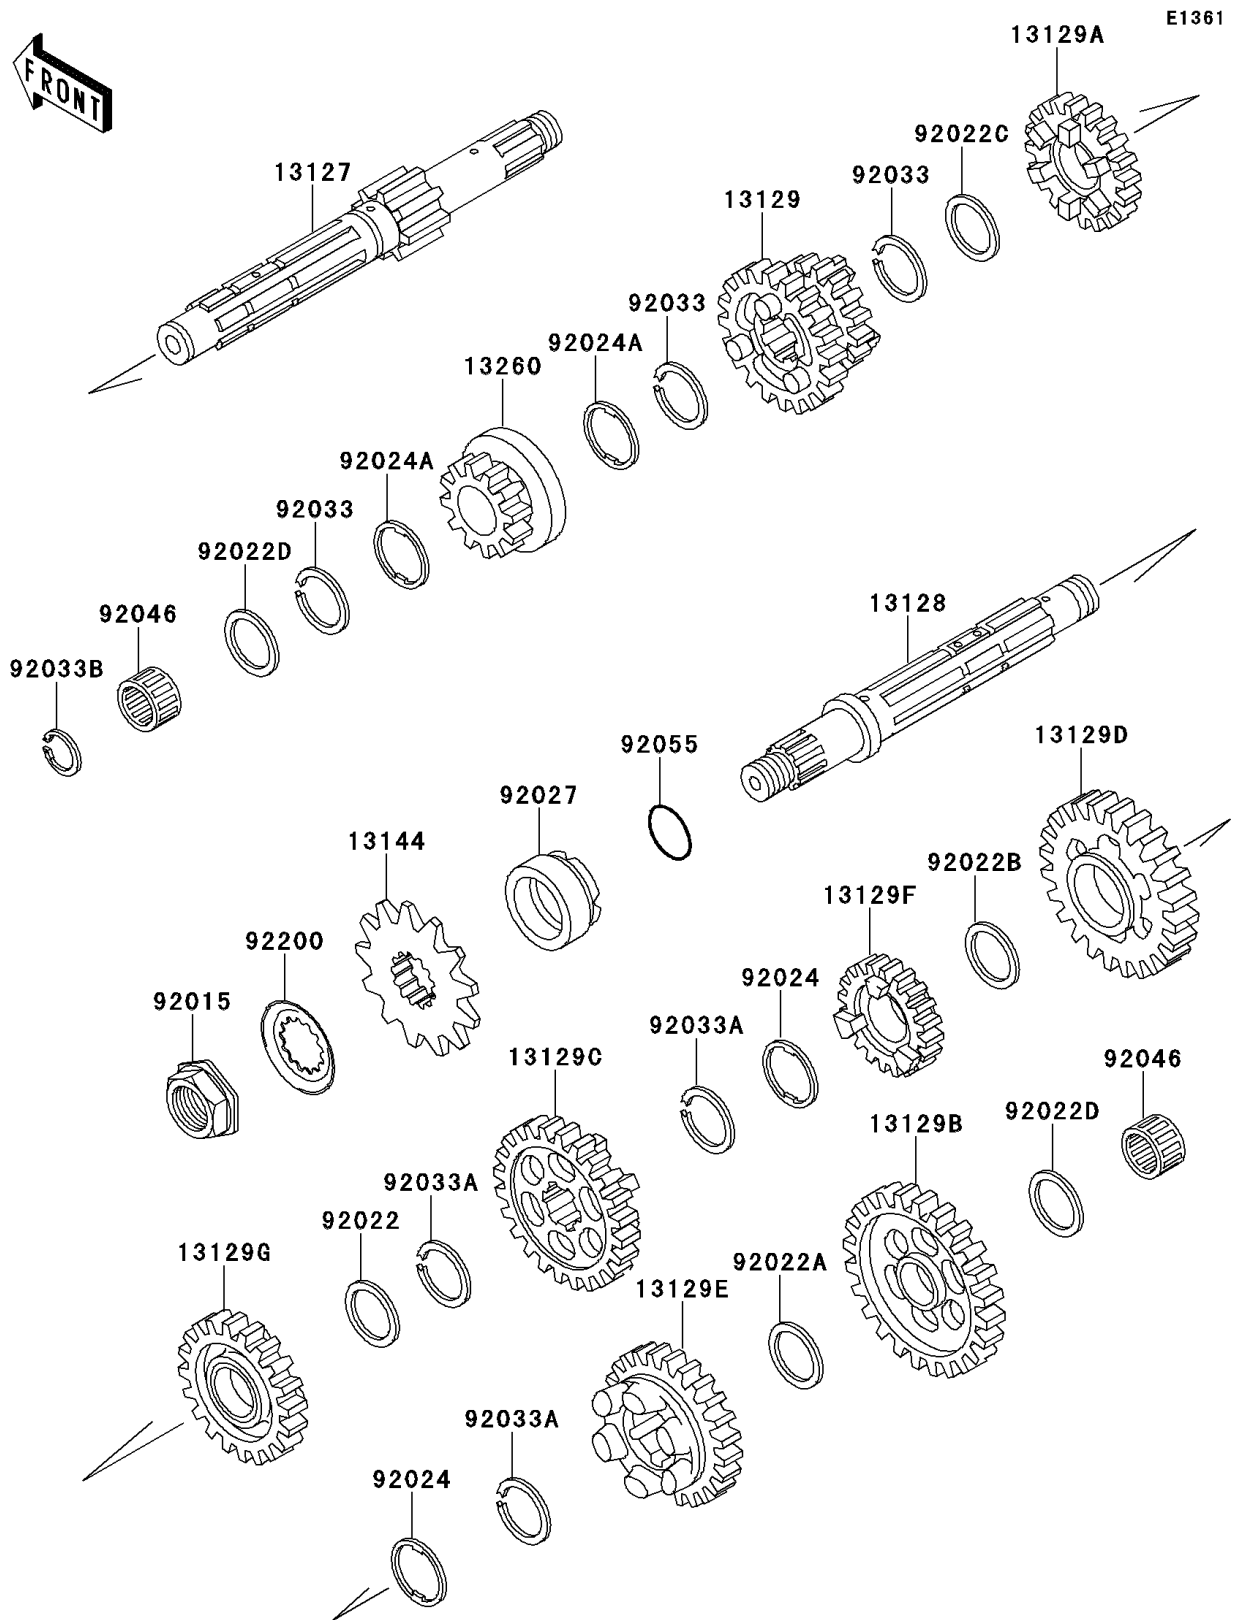

## 1996 Mojave® 250 PARTS DIAGRAM

Transmission(-SF250A026491)

## 1996 Mojave® 250 PARTS LIST

Transmission(-SF250A026491)

ITEM NAME	PART NUMBER	QUANTITY
SHAFT-TRANSMISSION INPUT (Ref # 13127)	13127-1139	1
SHAFT-TRANSMISSION OUTPUT (Ref # 13128)	13128-1171	1
GEAR,INPUT 3RD&5TH,16T&20T (Ref # 13129)	13129-1798	1
GEAR,INPUT 4TH,20T (Ref # 13129A)	13129-1799	1
GEAR,OUTPUT LOW,30T (Ref # 13129B)	13129-1800	1
GEAR,OUTPUT 2ND,30T (Ref # 13129C)	13129-1801	1
GEAR,OUTPUT 3RD,24T (Ref # 13129D)	13129-1802	1
GEAR,OUTPUT 4TH,25T (Ref # 13129E)	13129-1803	1
GEAR,OUTPUT 5TH,21T (Ref # 13129F)	13129-1804	1
GEAR,OUTPUT REVERSE,24T (Ref # 13129G)	13129-1805	1
SPROCKET-OUTPUT,12T (Ref # 13144)	13144-1255	1
GEAR,INPUT 2ND,15T (Ref # 13260)	13260-1077	1
NUT,20MM (Ref # 92015)	92015-1963	1
WASHER,25.3X30X0.5 (Ref # 92022)	92022-159	1
WASHER,17.3X25X0.5 (Ref # 92022A)	92022-1614	1
WASHER,25.3X32X1 (Ref # 92022B)	92022-1800	1
WASHER,22.3X27X0.5 (Ref # 92022C)	92022-198	1
WASHER,17.3X28X1 (Ref # 92022D)	92022-255	1
WASHER,TOOTHED,22.5X31X0.5 (Ref # 92024)	92024-038	1
WASHER,TOOTHED,22.5X27X0.5 (Ref # 92024A)	92024-039	1
COLLAR,25X32X15.3 (Ref # 92027)	92027-1800	1
RING-SNAP,20X25.5X1.2 (Ref # 92033)	92033-025	1
RING-SNAP,24MM (Ref # 92033A)	92033-026	1
RING-SNAP (Ref # 92033B)	92033-032	1
BEARING-NEEDLE,K17X25X13.8X1 (Ref # 92046)	92046-1156	1
RING-O,21.5MM (Ref # 92055)	92055-1293	1
WASHER (Ref # 92200)	92200-1065	1