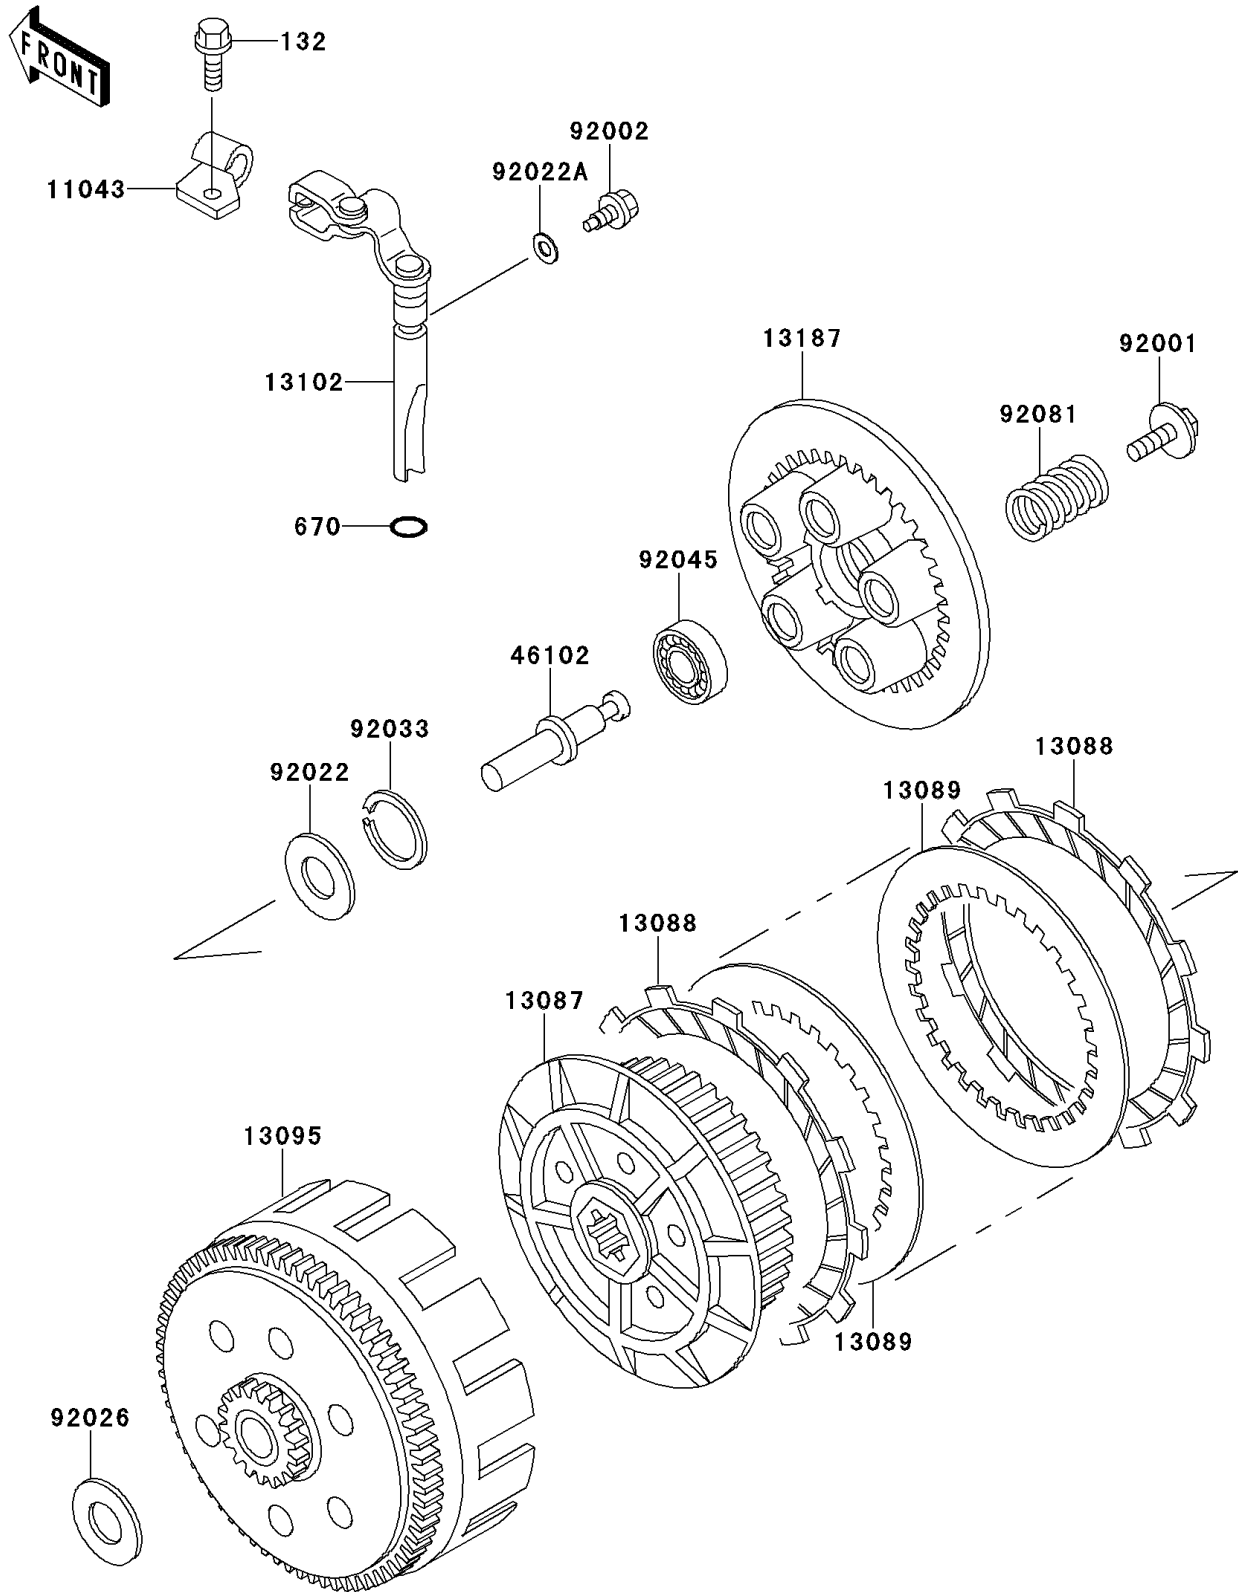

1996 Mojave® 250 PARTS DIAGRAM

Clutch

E1350

1996 Mojave® 250 PARTS LIST

Clutch

ITEM NAME	PART NUMBER	QUANTITY
BOLT-FLANGED-SMALL (Ref # 132)	132J0612	1
O RING,9MM (Ref # 670)	670B1509	1
BRACKET,CLUTCH CABLE (Ref # 11043)	11043-1931	1
HUB-CLUTCH (Ref # 13087)	13087-1001	1
PLATE-FRICTION (Ref # 13088)	13088-1057	1
PLATE-CLUTCH,T=1.6 (Ref # 13089)	13089-013	1
HOUSING-COMP-CLUTCH (Ref # 13095)	13095-1148	1
RELEASE-COMP-CLUTCH (Ref # 13102)	13102-1064	1
PLATE-CLUTCH OPERATING (Ref # 13187)	13187-1008	1
ROD,CLUTCH PUSH (Ref # 46102)	46102-1033	1
BOLT,CLUTCH SPRING,6X18 (Ref # 92001)	92001-1576	1
BOLT,CLUTCH RELEASE (Ref # 92002)	92002-1356	1
WASHER,20.5X30X1,STEEL (Ref # 92022)	92022-112	1
WASHER,6.2X11X1 (Ref # 92022A)	92022-304	1
SPACER,20.1X30X4 (Ref # 92026)	92026-1274	1
RING-SNAP,18MM (Ref # 92033)	92033-029	1
BEARING-BALL,6001C3ML01 (Ref # 92045)	92045-1235	1
SPRING,CLUTCH (Ref # 92081)	92081-083	1