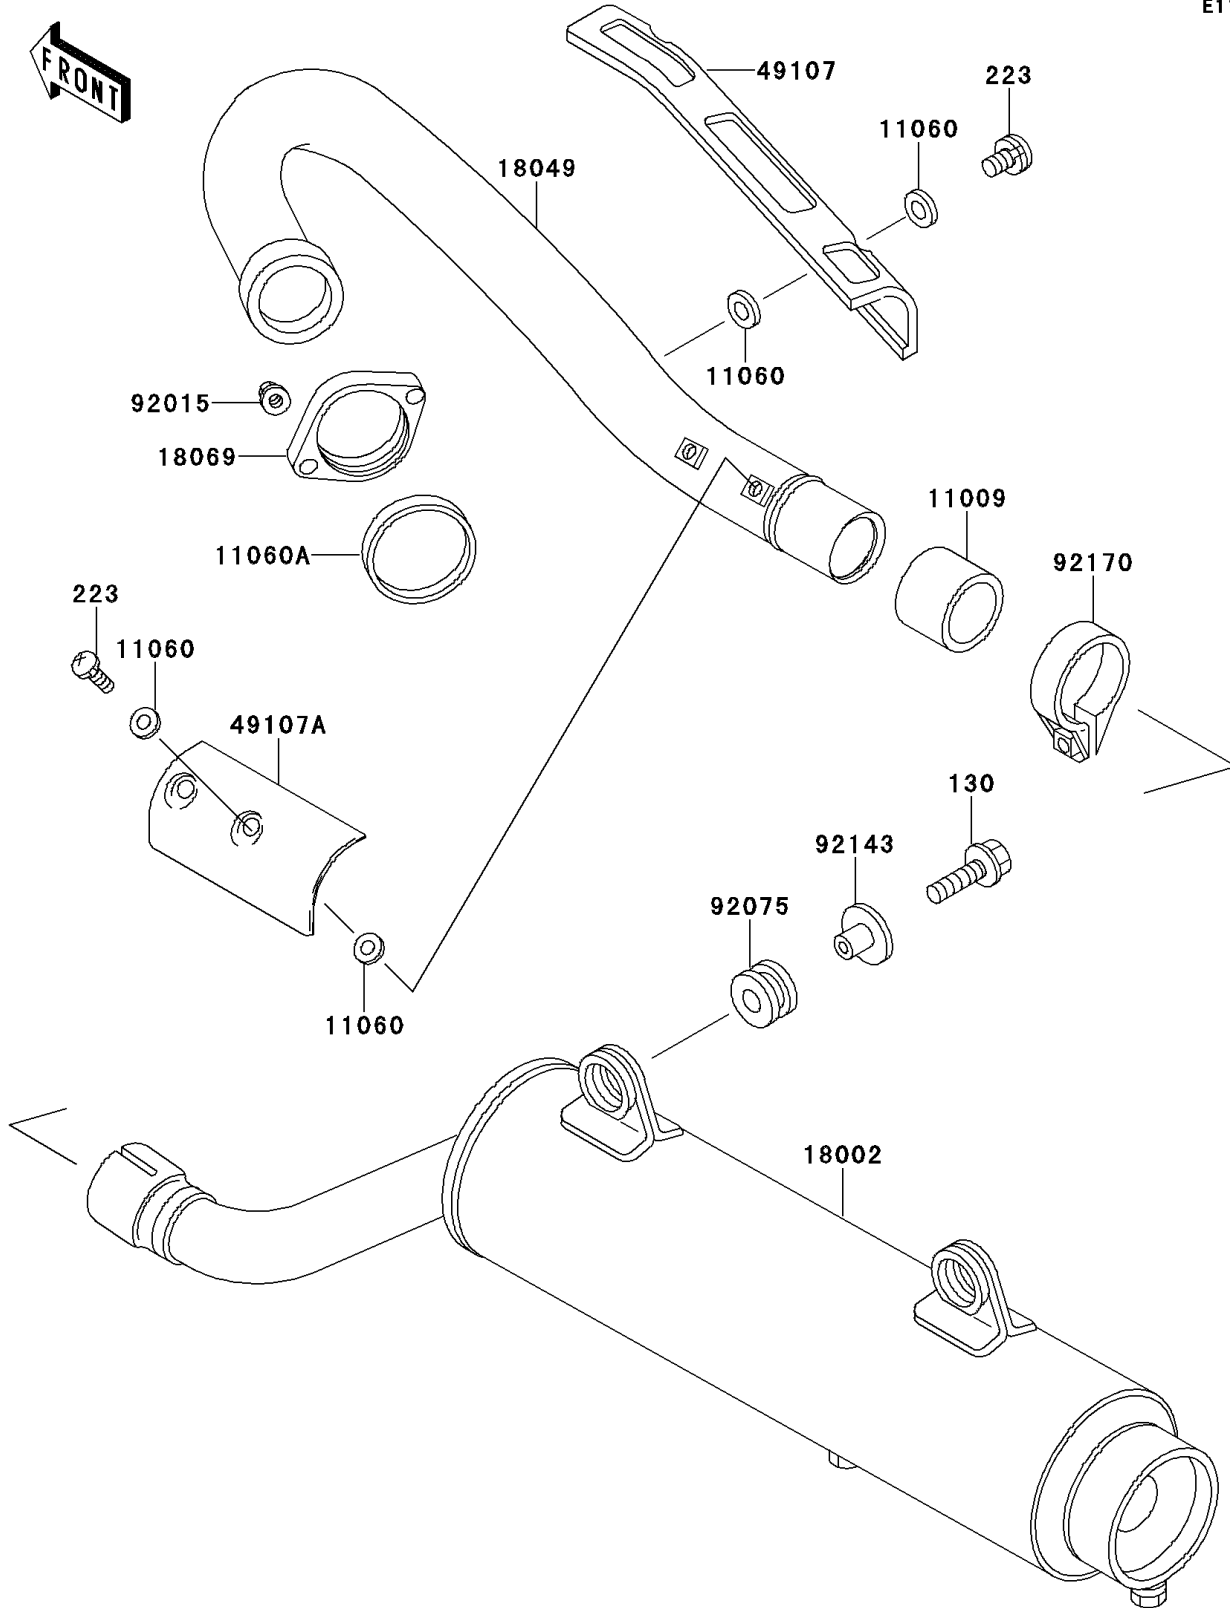

1996 Mojave® 250 PARTS DIAGRAM

Muffler(s)

E1140

1996 Mojave® 250 PARTS LIST

Muffler(s)

ITEM NAME	PART NUMBER	QUANTITY
BOLT-FLANGED,8X30 (Ref # 130)	130J0830	1
SCREW-PAN-WS-CROS (Ref # 223)	223C0610	1
GASKET,EXHAUST PIPE CONNECTING (Ref # 11009)	11009-1667	1
GASKET,6.2X11.5X1.5 (Ref # 11060)	11060-1109	1
GASKET,EXHAUST PIPE (Ref # 11060A)	11060-1126	1
BODY-COMP-MUFFLER (Ref # 18002)	18002-1678	1
PIPE-EXHAUST (Ref # 18049)	18049-1381	1
HOLDER-EXHAUST PIPE (Ref # 18069)	18069-1058	1
COVER-EXHAUST PIPE,FR (Ref # 49107)	49107-1071	1
COVER-EXHAUST PIPE,RR (Ref # 49107A)	49107-1072	1
NUT (Ref # 92015)	92015-1331	1
DAMPER (Ref # 92075)	92075-013	1
COLLAR (Ref # 92143)	92143-1946	1
CLAMP (Ref # 92170)	92170-1469	1