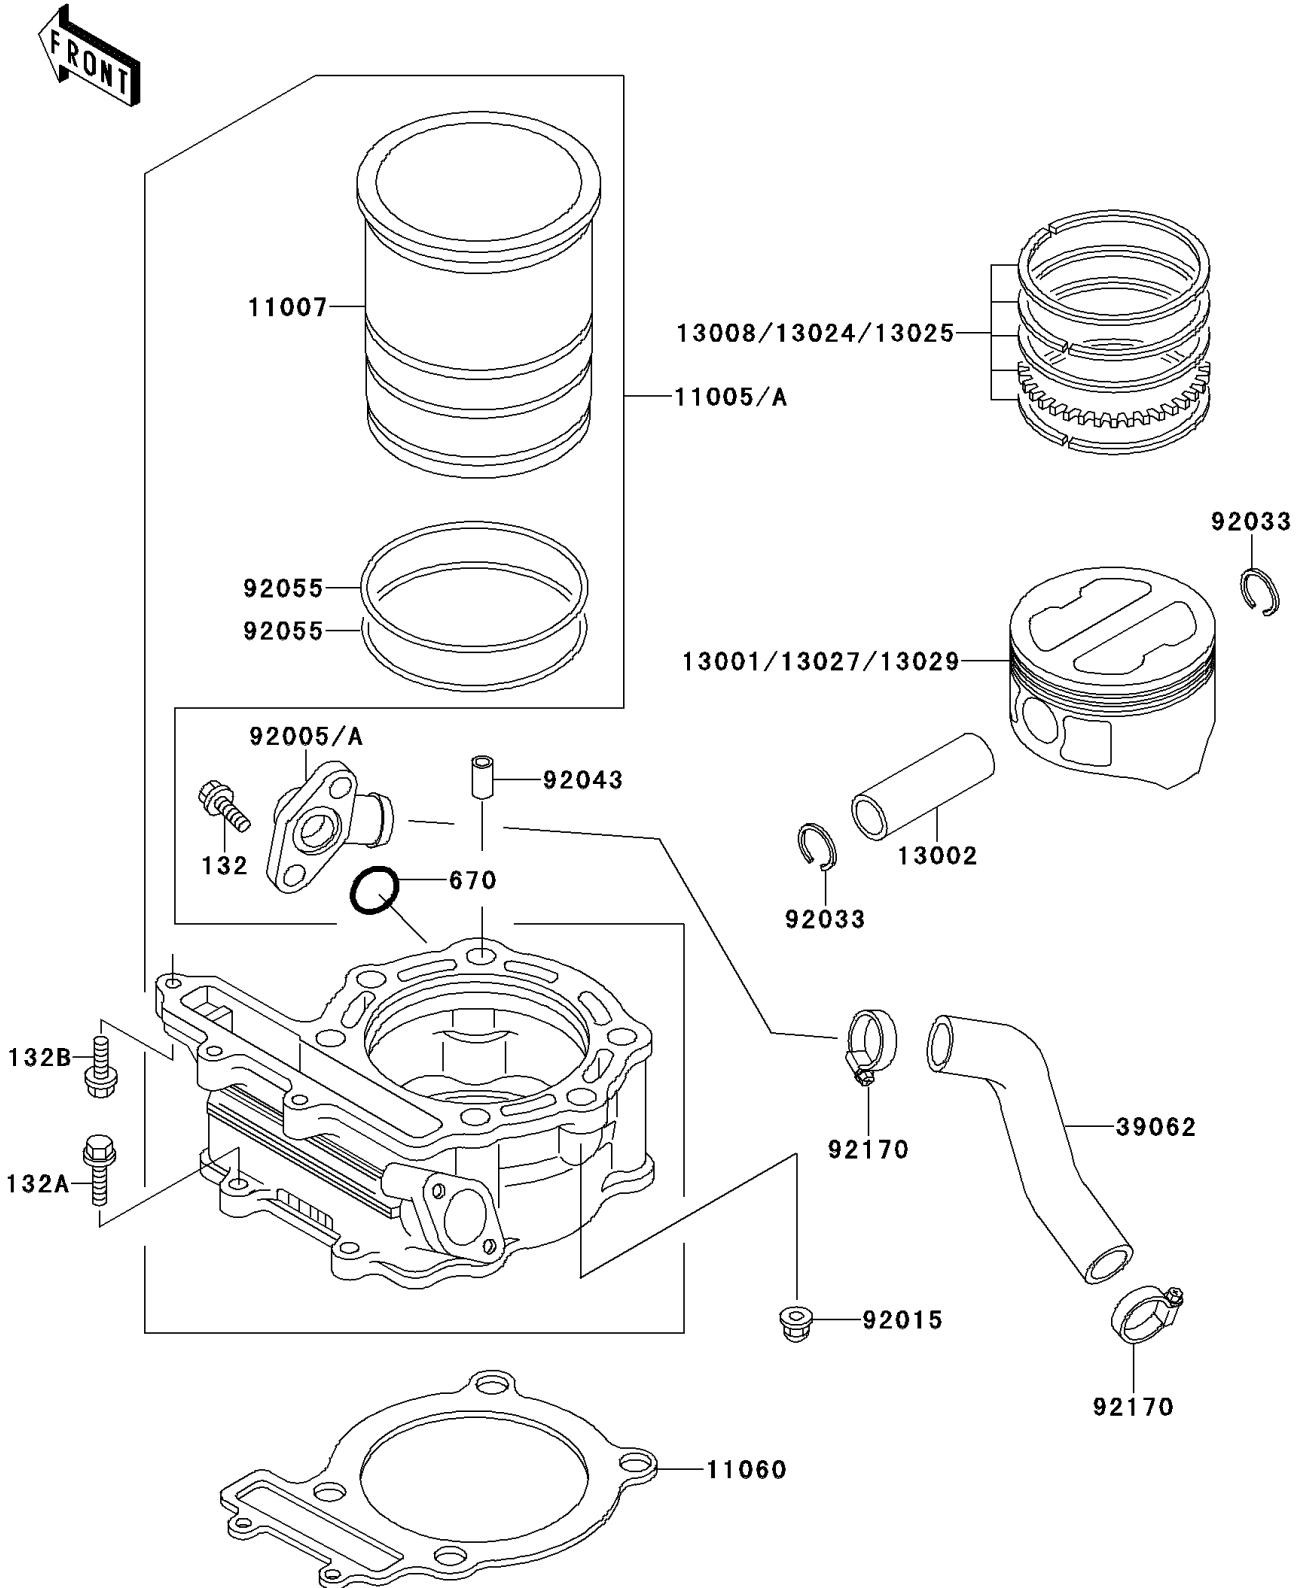

## 1996 Mojave® 250 PARTS DIAGRAM

Cylinder/Piston(s)

E1120

## 1996 Mojave® 250 PARTS LIST

Cylinder/Piston(s)

ITEM NAME	PART NUMBER	QUANTITY
BOLT-FLANGED-SMALL (Ref # 132)	132J0612	1
BOLT-FLANGED-SMALL (Ref # 132A)	132J0620	1
BOLT-FLANGED-SMALL (Ref # 132B)	132J0625	1
O RING,18MM (Ref # 670)	670B2018	1
CYLINDER-ENGINE (Ref # 11005)	11005-1387	1
LINER-CYLINDER (Ref # 11007)	11007-1070	1
GASKET,CYLINDER BASE (Ref # 11060)	11060-1125	1
PISTON-ENGINE,STD (Ref # 13001)	13001-1280	1
PIN-PISTON,12X18X57.2 (Ref # 13002)	13002-1023	1
RING-SET-PISTON,STD (Ref # 13008)	13008-1066	1
RING-SET-PISTON LL,O/S 1.00 (Ref # 13024)	13024-1068	1
RING-SET-PISTON L,O/S 0.50 (Ref # 13025)	13025-1065	1
PISTON-ENGINE LL,O/S 1.00 (Ref # 13027)	13027-1152	1
PISTON-ENGINE L,O/S 0.50 (Ref # 13029)	13029-1175	1
HOSE-COOLING,PUMP-CYLINDER (Ref # 39062)	39062-1193	1
FITTING (Ref # 92005)	92005-1122	1
NUT,CAP,8MM,BLACK (Ref # 92015)	92015-1174	1
RING-SNAP (Ref # 92033)	92033-1182	1
PIN,10.1X12X14 (Ref # 92043)	92043-4009	1
RING-O (Ref # 92055)	92055-1247	1
CLAMP,COOLING HOSE (Ref # 92170)	92170-1033	1