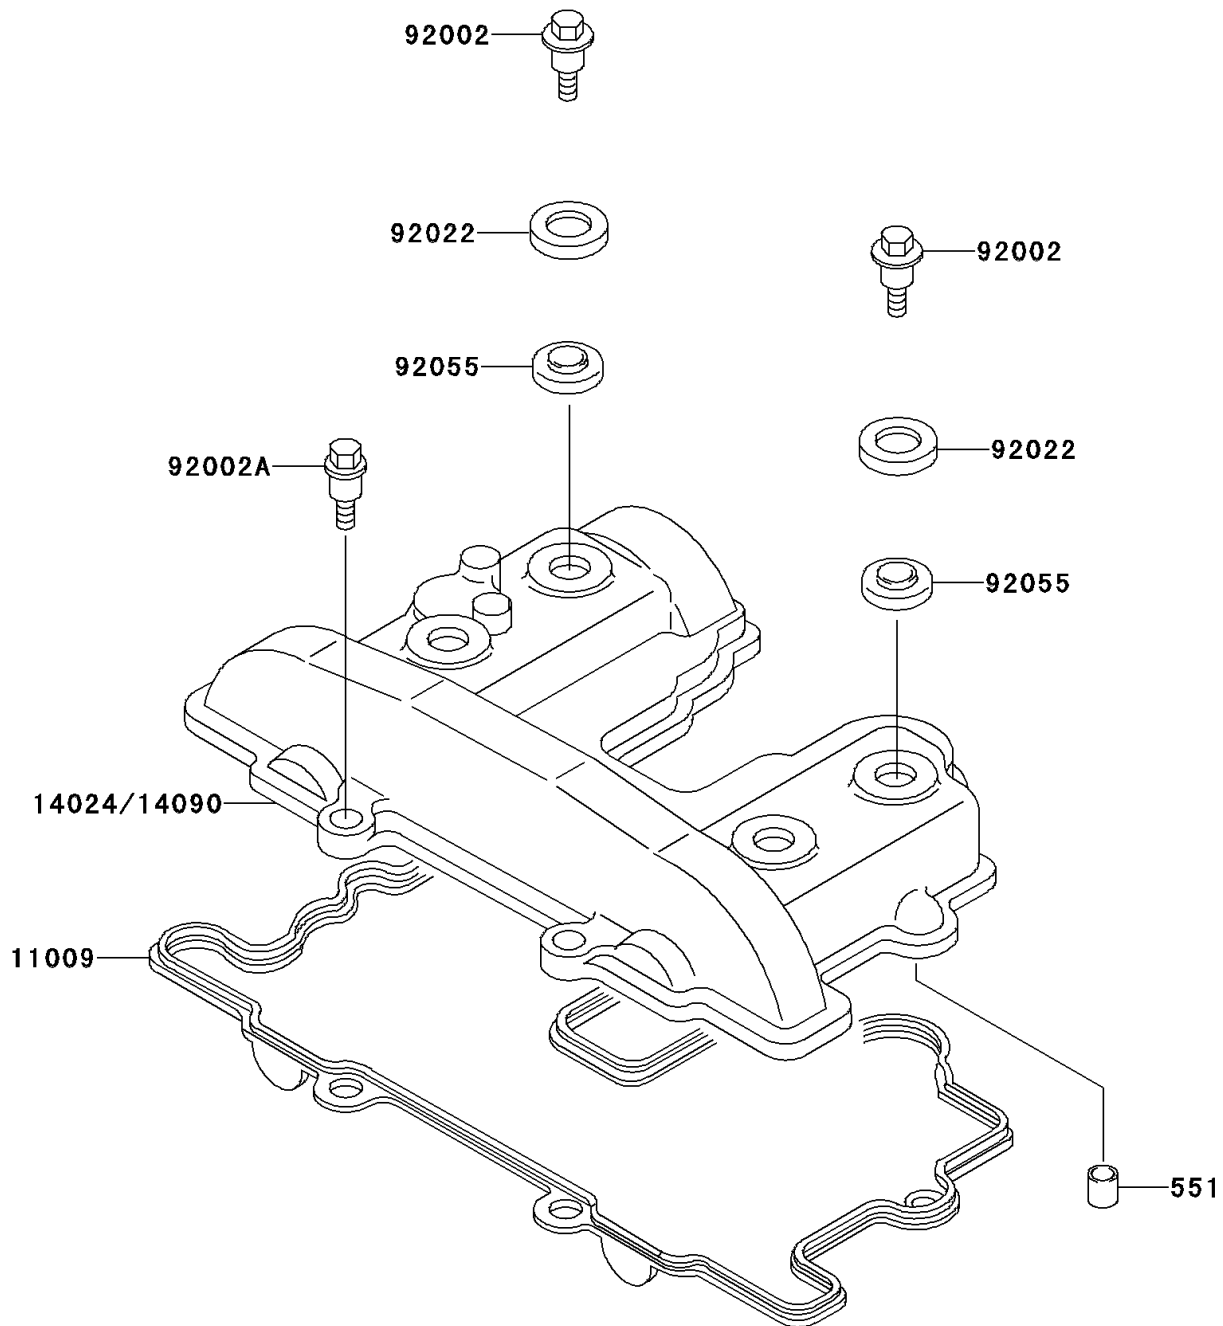

1996 Mojave® 250 PARTS DIAGRAM

Cylinder Head Cover

E1112

1996 Mojave® 250 PARTS LIST

Cylinder Head Cover

ITEM NAME	PART NUMBER	QUANTITY
PIN-DOWEL (Ref # 551)	551A1016	1
GASKET,HEAD COVER (Ref # 11009)	11009-1607	1
COVER,CYLINDER HEAD (Ref # 14024)	14024-1218	1
BOLT,L=20.5 (Ref # 92002)	92002-1327	1
BOLT,L=21 (Ref # 92002A)	92002-1382	1
WASHER,HEAD COVER BOLT (Ref # 92022)	92022-1487	1
RING-O,HEAD COVER BOLT (Ref # 92055)	92055-1225	1