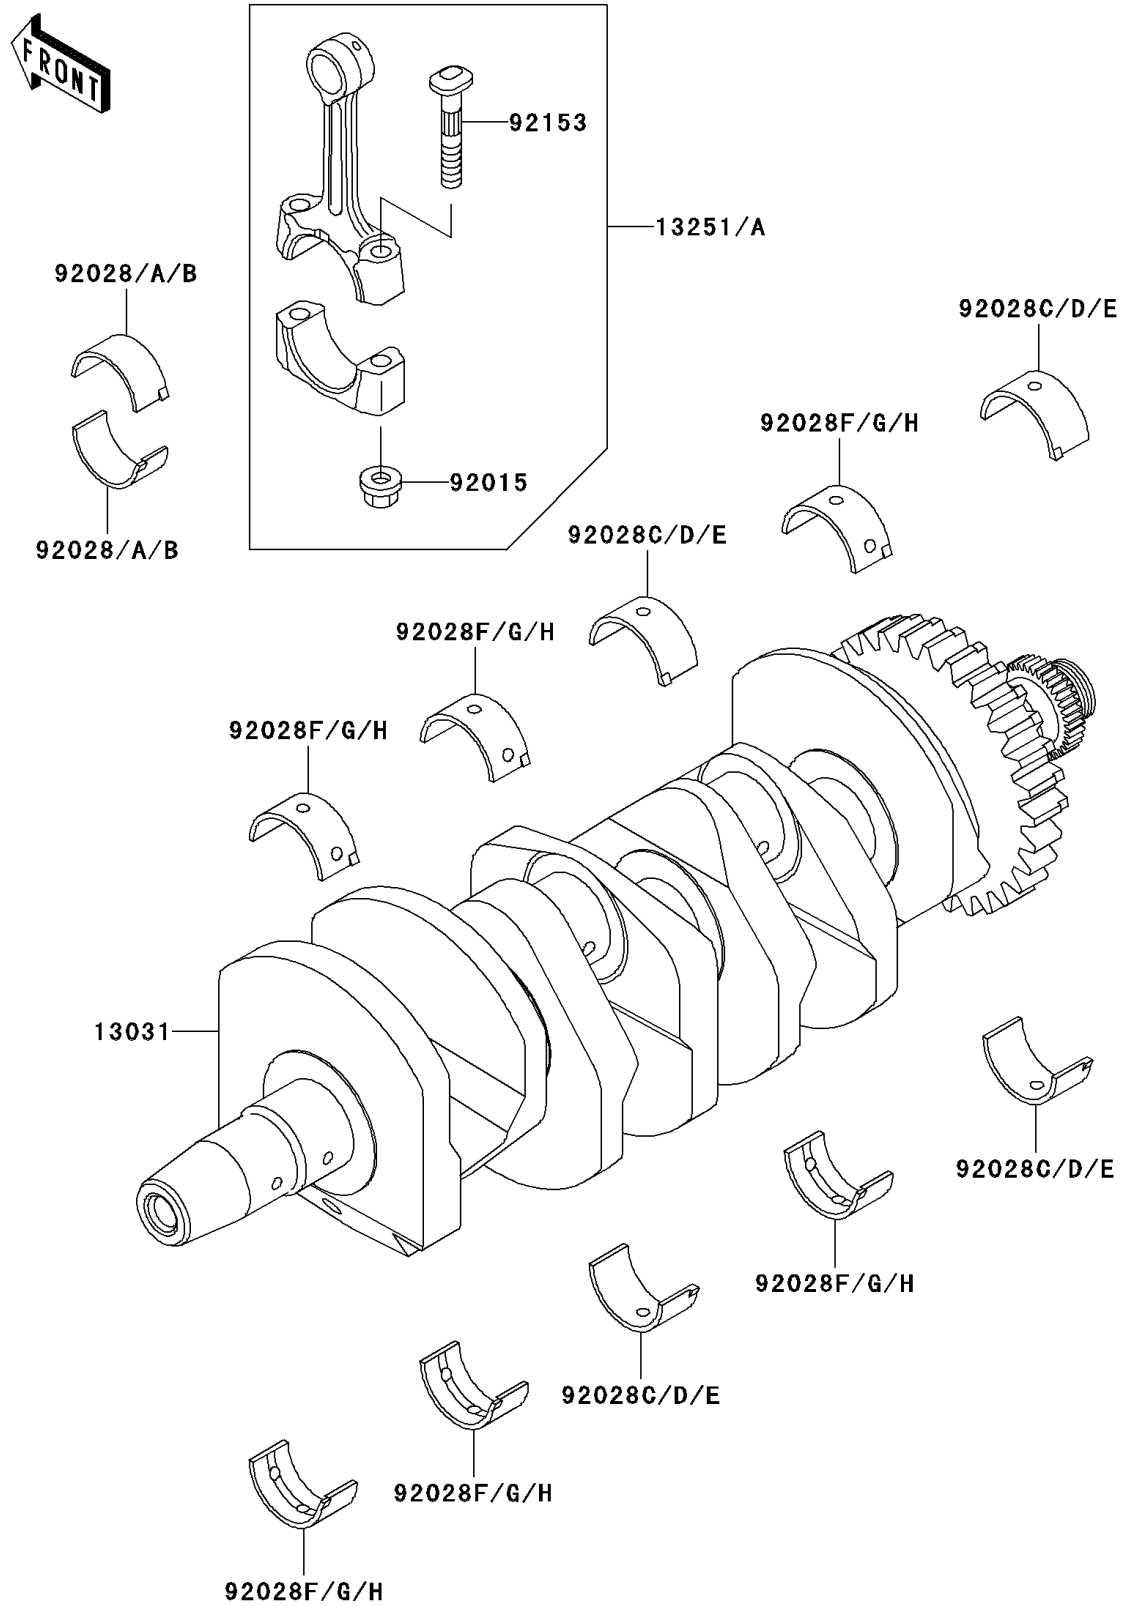

## 2006 ZZR®600 PARTS DIAGRAM

Crankshaft

E1321

## 2006 ZZR®600 PARTS LIST

Crankshaft

ITEM NAME	PART NUMBER	QUANTITY
CRANKSHAFT-COMP (Ref # 13031)	13031-1469	1
ROD-ASSY-CONNECTING,J (Ref # 13251)	13251-1141-JJ	1
ROD-ASSY-CONNECTING,K (Ref # 13251A)	13251-1141-KK	1
NUT,CONNECTING ROD,7MM (Ref # 92015)	92015-1527	1
BUSHING,CONNECTING ROD,BLACK (Ref # 92028)	92028-1878	1
BUSHING,CONNECTING ROD,BROWN (Ref # 92028A)	92028-1879	1
BUSHING,CONNECTING ROD,PINK (Ref # 92028B)	92028-1880	1
BUSHING,CRANKSHAFT,BLUE (Ref # 92028C)	92028-1881	1
BUSHING,CRANKSHAFT,BLACK (Ref # 92028D)	92028-1882	1
BUSHING,CRANKSHAFT,BROWN (Ref # 92028E)	92028-1883	1
BUSHING,CRANKSHAFT,BLUE (Ref # 92028F)	92028-1884	1
BUSHING,CRANKSHAFT,BLACK (Ref # 92028G)	92028-1885	1
BUSHING,CRANKSHAFT,BROWN (Ref # 92028H)	92028-1886	1
BOLT,7MM (Ref # 92153)	92153-1172	1