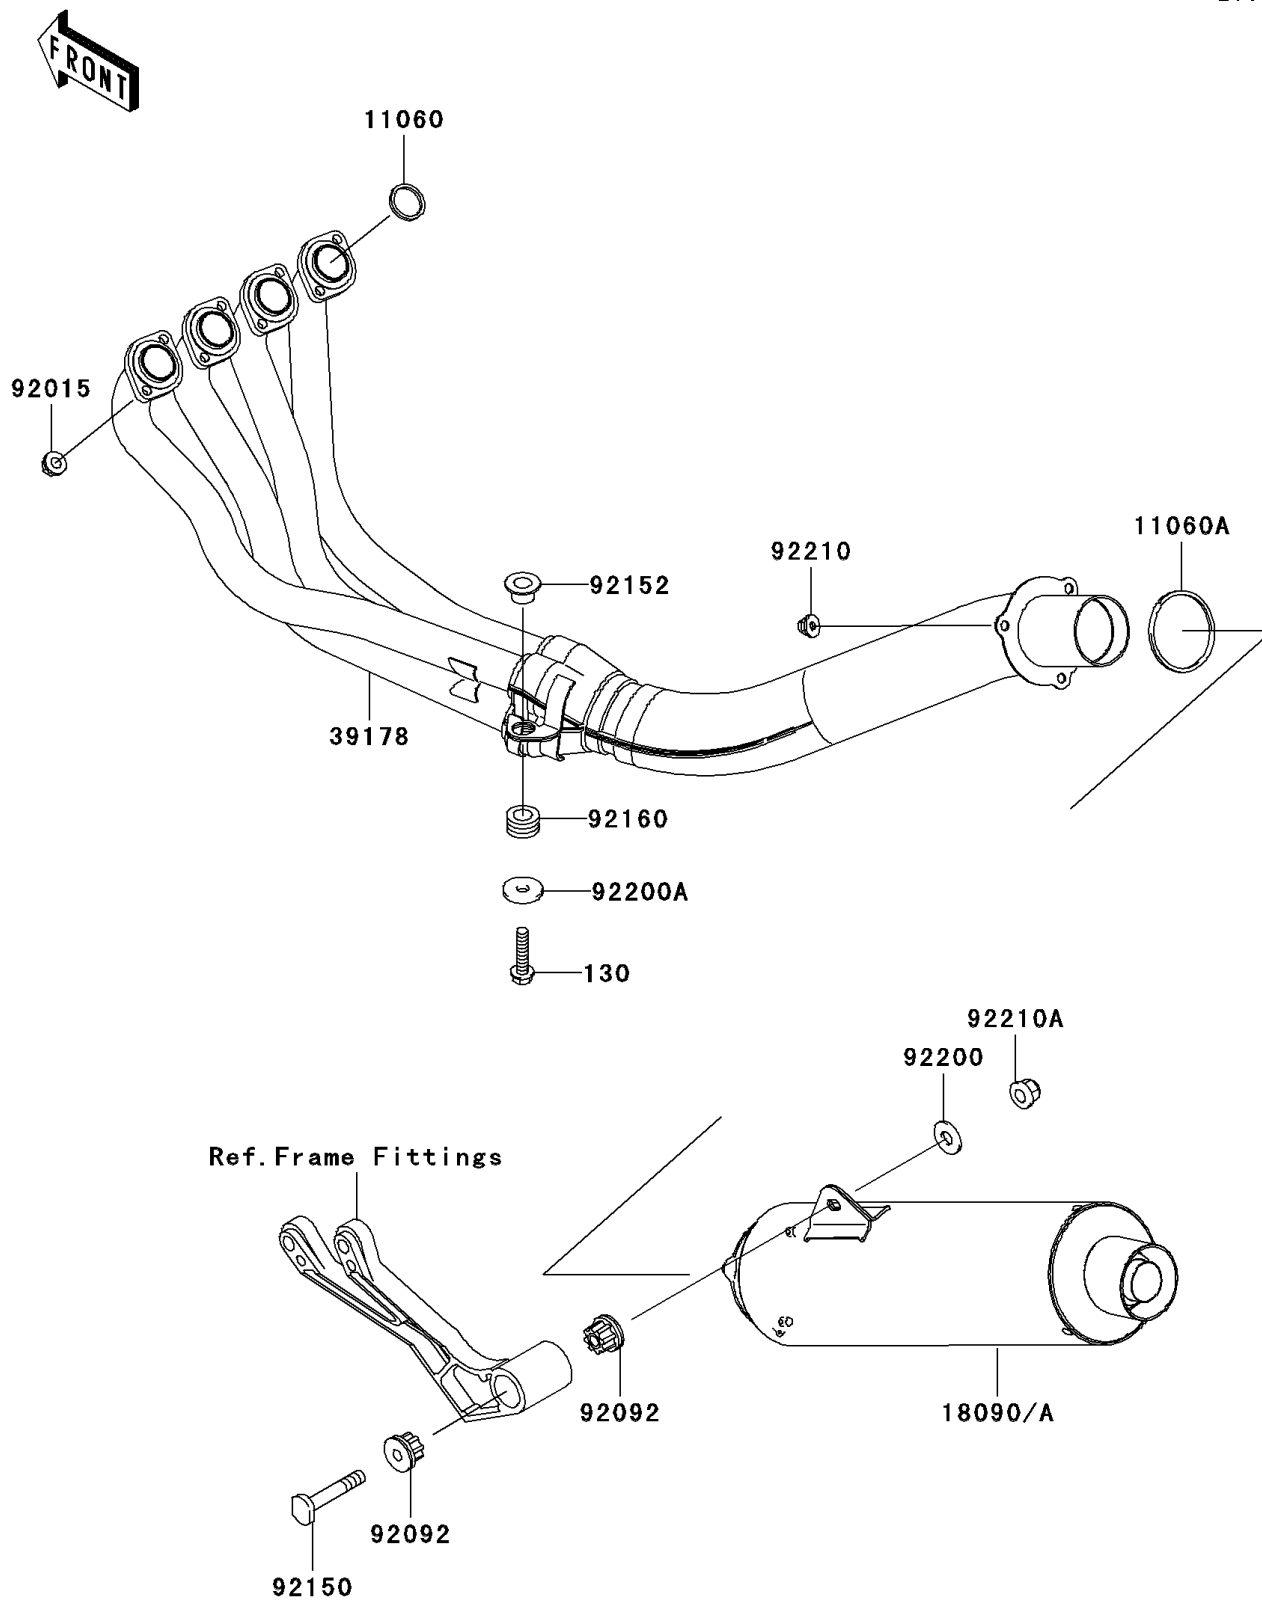

2006 ZZR®600 PARTS DIAGRAM

Muffler(s)

E1140

2006 ZZR®600 PARTS LIST

Muffler(s)

ITEM NAME	PART NUMBER	QUANTITY
BOLT-FLANGED,8X35 (Ref # 130)	130Z0835	1
GASKET,EXHAUST PIPE (Ref # 11060)	11060-1203	1
GASKET,MUFFLER CONNECTING (Ref # 11060A)	11060-1813	1
MANIFOLD-COMP-EXHAUST (Ref # 39178)	39178-1318	1
NUT,8MM (Ref # 92015)	92015-1402	1
BUSHING-RUBBER,MUFFLER (Ref # 92092)	92092-1013	1
BOLT,10X55 (Ref # 92150)	92150-1792	1
COLLAR (Ref # 92152)	92152-1211	1
DAMPER,MUFFLER (Ref # 92160)	92160-1543	1
WASHER,10.5X25X2.0 (Ref # 92200)	92200-1377	1
WASHER,8.5X28X3.2 (Ref # 92200A)	92200-1392	1
NUT,CAP,8MM (Ref # 92210)	92210-1120	1
NUT,CAP,10MM (Ref # 92210A)	92210-1121	1
BODY-COMP-MUFFLER (Ref # 18090)	18090-1820	1
BODY-COMP-MUFFLER (Ref # 18090A)	18090-1821	1