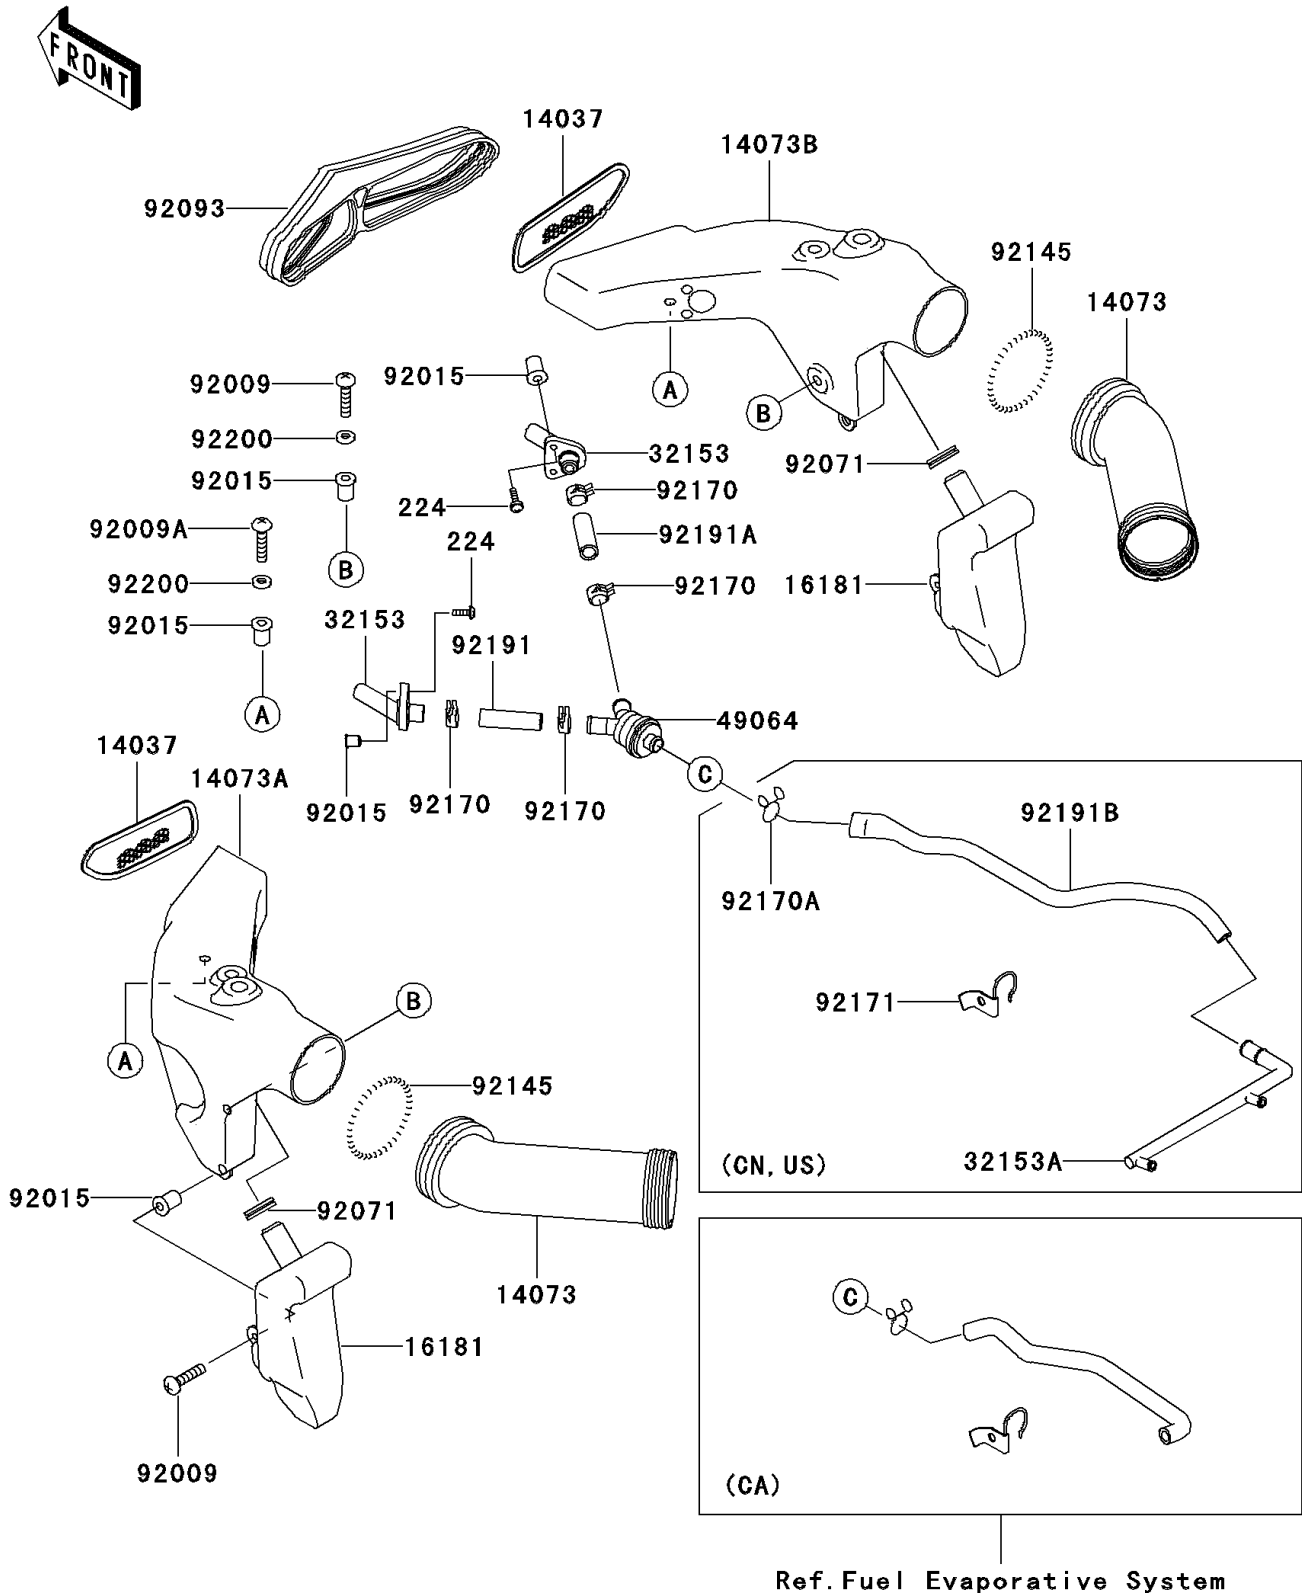

2006 ZZR®600 PARTS DIAGRAM

Air Duct

E1131

2006 ZZR®600 PARTS LIST

Air Duct

ITEM NAME	PART NUMBER	QUANTITY
SCREW-PAN-WP-CROS,5X20 (Ref # 224)	224C0520	1
SCREEN (Ref # 14037)	14037-1270	1
DUCT,INNER (Ref # 14073)	14073-1720	1
DUCT,LH (Ref # 14073A)	14073-1767	1
DUCT,RH (Ref # 14073B)	14073-1768	1
TANK-RESONATOR (Ref # 16181)	16181-1095	1
PIPE (Ref # 32153)	32153-1342	1
FILTER-AIR (Ref # 49064)	49064-1061	1
SCREW,5X16 (Ref # 92009)	92009-1909	1
SCREW,5X20 (Ref # 92009A)	92009-1934	1
NUT,WELL,5MM (Ref # 92015)	92015-1757	1
GROMMET (Ref # 92071)	92071-1259	1
SEAL (Ref # 92093)	92093-1535	1
SPRING,BOOT (Ref # 92145)	92145-1162	1
CLAMP (Ref # 92170)	92170-1909	1
TUBE,AIR VENT,LH (Ref # 92191)	92191-1500	1
TUBE,AIR VENT,RH (Ref # 92191A)	92191-1501	1
WASHER,NYLON,5.3X11.5X0.5 (Ref # 92200)	92200-1480	1
PIPE (Ref # 32153A)	32153-1344	1
CLAMP (Ref # 92170A)	92170-1997	1
CLAMP (Ref # 92171)	92171-1236	1
TUBE (Ref # 92191B)	92191-1502	1