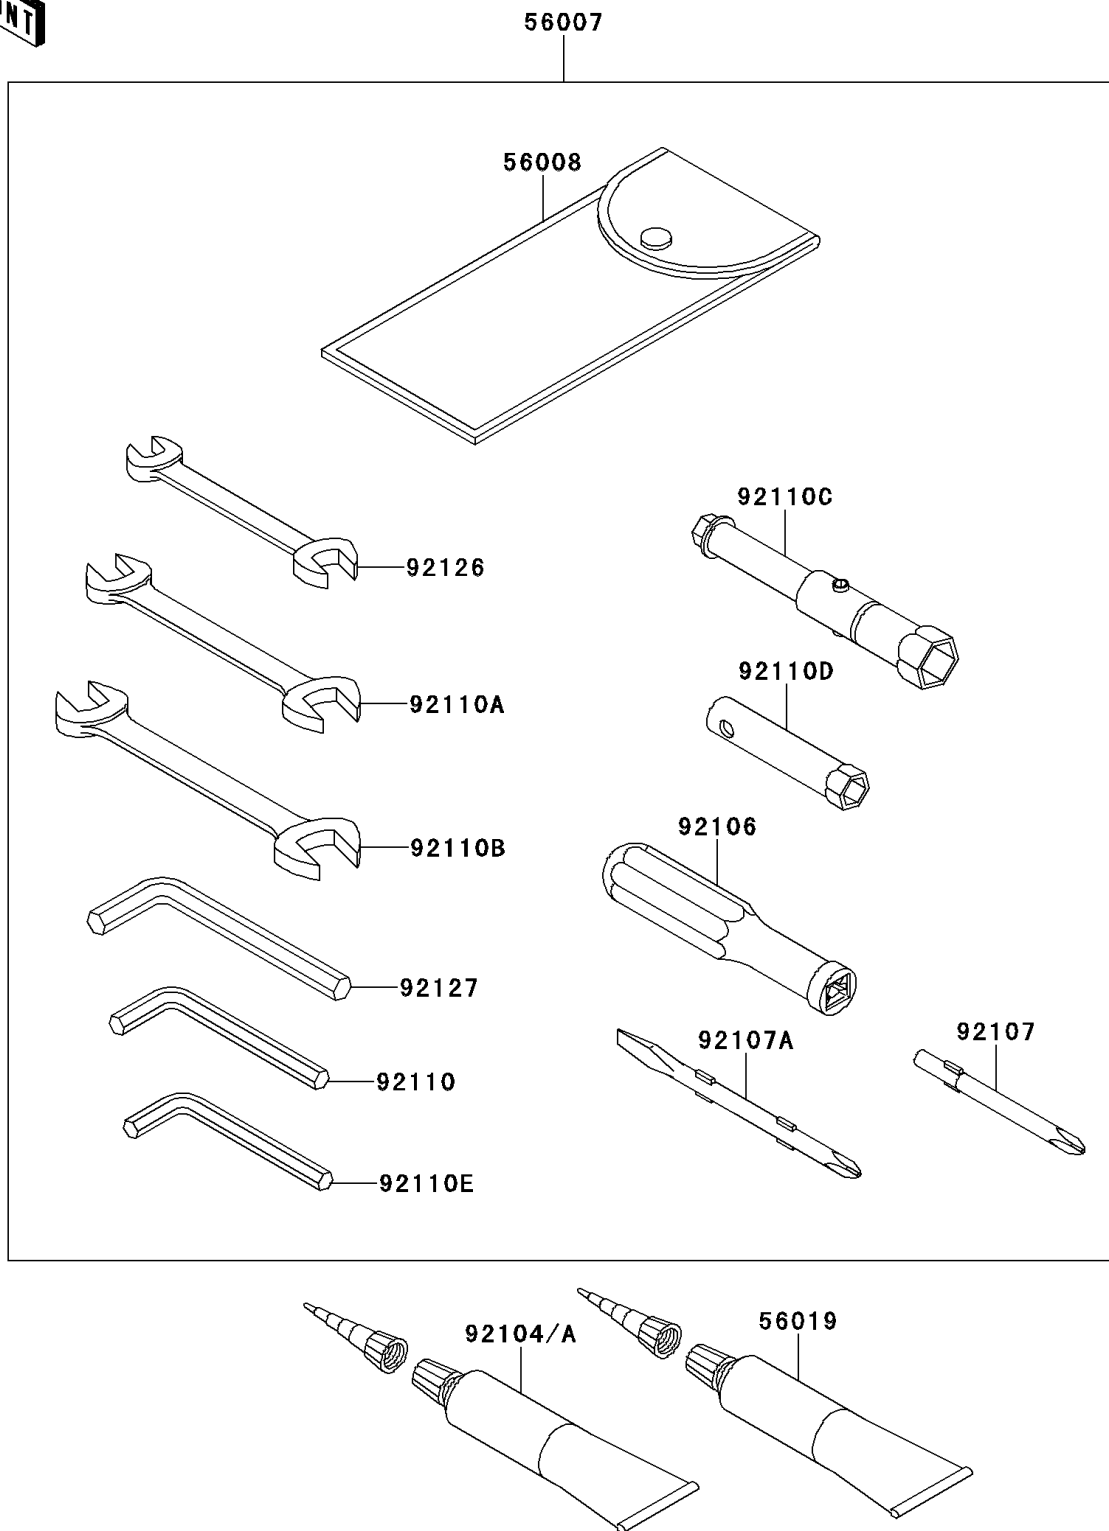

## 2008 Concours™ 14 PARTS DIAGRAM

Owner's Tools

F2810

## 2008 Concours™ 14 PARTS LIST

Owner's Tools

ITEM NAME	PART NUMBER	QUANTITY
TOOL-KIT (Ref # 56007)	56007-0030	1
BAG,TOOL (Ref # 56008)	56008-1075	1
GASKET-LIQUID,TB1211,WHITE (Ref # 56019)	56019-120	1
GASKET-LIQUID,TB1211F,CLEAR (Ref # 92104)	92104-0004	1
GASKET-LIQUID,TB1215B,BLACK (Ref # 92104A)	92104-1062	1
GRIP-SCREW DRIVER (Ref # 92106)	92106-1001	1
TOOL-DRIVER,#3PHILLIPS (Ref # 92107)	92107-1002	1
TOOL-DRIVER,#2PHILLIPS&SLOT (Ref # 92107A)	92107-1052	1
TOOL-WRENCH,ALLEN,5MM (Ref # 92110)	92110-1015	1
TOOL-WRENCH,OPEN END,10X12 (Ref # 92110A)	92110-1038	1
TOOL-WRENCH,OPEN END,14X17 (Ref # 92110B)	92110-1045	1
TOOL-WRENCH,BOX,16MM (Ref # 92110C)	92110-1132	1
TOOL-WRENCH,BOX,8MM (Ref # 92110D)	92110-1174	1
TOOL-WRENCH,ALLEN,4MM (Ref # 92110E)	92110-3703	1
TOOL-WRENCH,OPEN END,8X10 (Ref # 92126)	92126-001	1
TOOL-WRENCH,ALLEN,6MM (Ref # 92127)	92127-003	1