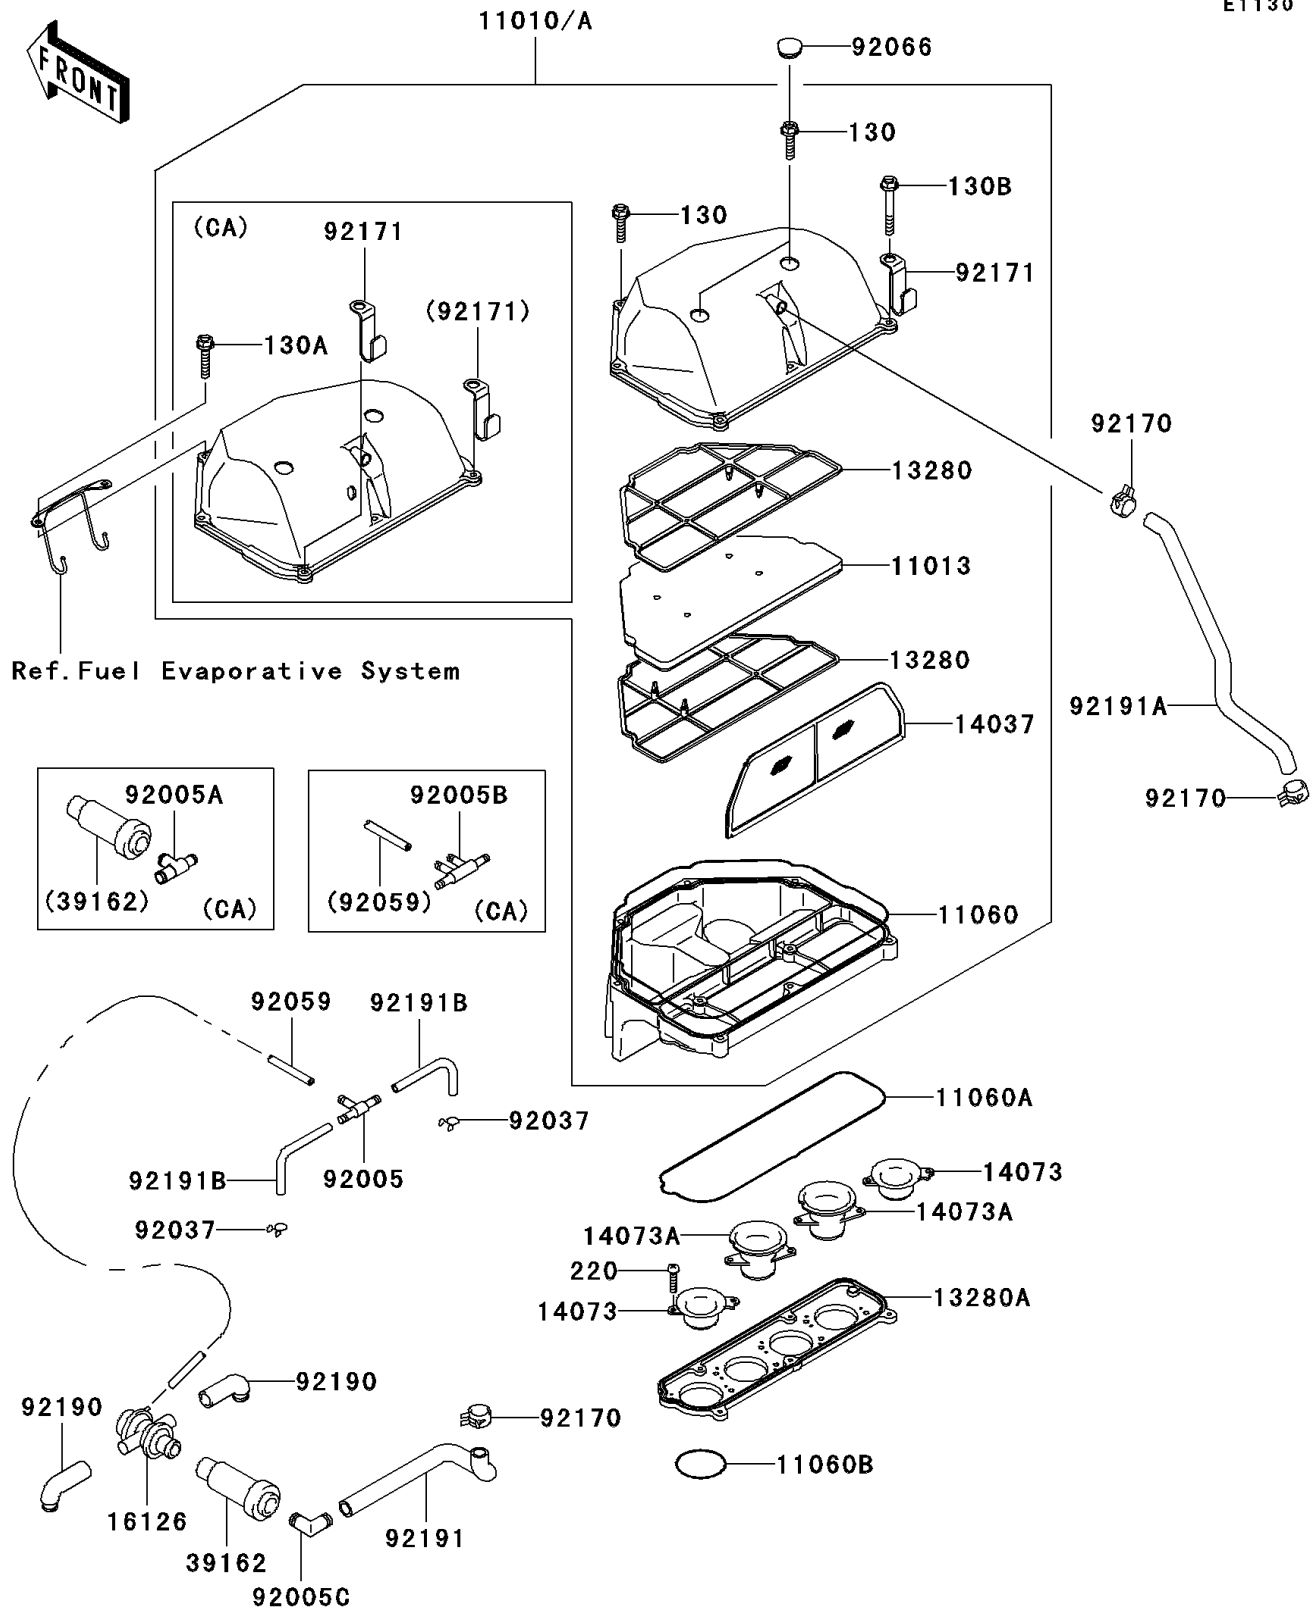

2006 ZZR®600 PARTS DIAGRAM

Air Cleaner

E1130

2006 ZZR®600 PARTS LIST

Air Cleaner

ITEM NAME	PART NUMBER	QUANTITY
BOLT-FLANGED,6X45 (Ref # 130B)	130H0645	1
SCREW-PAN-CROSS,5X20 (Ref # 220)	220D0520	1
ELEMENT-AIR FILTER (Ref # 11013)	11013-1274	1
GASKET,AIR FILTER (Ref # 11060)	11060-1845	1
GASKET,AIR FILTER (Ref # 11060A)	11060-1846	1
GASKET,CARBURETOR (Ref # 11060B)	11060-1847	1
HOLDER,AIR FILTER ELEMENT (Ref # 13280)	13280-1072	1
HOLDER,AIR FILTER (Ref # 13280A)	13280-1203	1
SCREEN,AIR FILTER (Ref # 14037)	14037-1193	1
DUCT,#1 (Ref # 14073)	14073-1715	1
DUCT,#2 (Ref # 14073A)	14073-1716	1
VALVE,AIR SWITCH (Ref # 16126)	16126-1361	1
SILENCER-INTAKE (Ref # 39162)	39162-1091	1
CLAMP (Ref # 92037)	92037-1712	1
TUBE,FUEL,4X9X140 (Ref # 92059)	92059-1230	1
PLUG (Ref # 92066)	92066-1389	1
CLAMP (Ref # 92170)	92170-1060	1
TUBE,AIR FILTER-VALVE (Ref # 92190)	92190-1581	1
TUBE,AIR FILTER-SWITCH (Ref # 92191)	92191-1230	1
TUBE,BLOWBY (Ref # 92191A)	92191-1242	1
TUBE (Ref # 92191B)	92191-1262	1
BOLT-FLANGED,6X25 (Ref # 130)	130H0625	2
BOLT-FLANGED,6X30 (Ref # 130A)	130H0630	1
FILTER-ASSY-AIR (Ref # 11010)	11010-1736	1
FILTER-ASSY-AIR (Ref # 11010A)	11010-1737	1
FITTING,TUBE,T-TYPE (Ref # 92005)	92005-1017	1
FITTING,T-TYPE (Ref # 92005A)	92005-1252	1
FITTING (Ref # 92005B)	92005-1307	1
FITTING (Ref # 92005C)	92005-1309	1

2006 ZZR®600 PARTS LIST

Air Cleaner

ITEM NAME	PART NUMBER	QUANTITY
CLAMP (Ref # 92171)	92171-1230	2