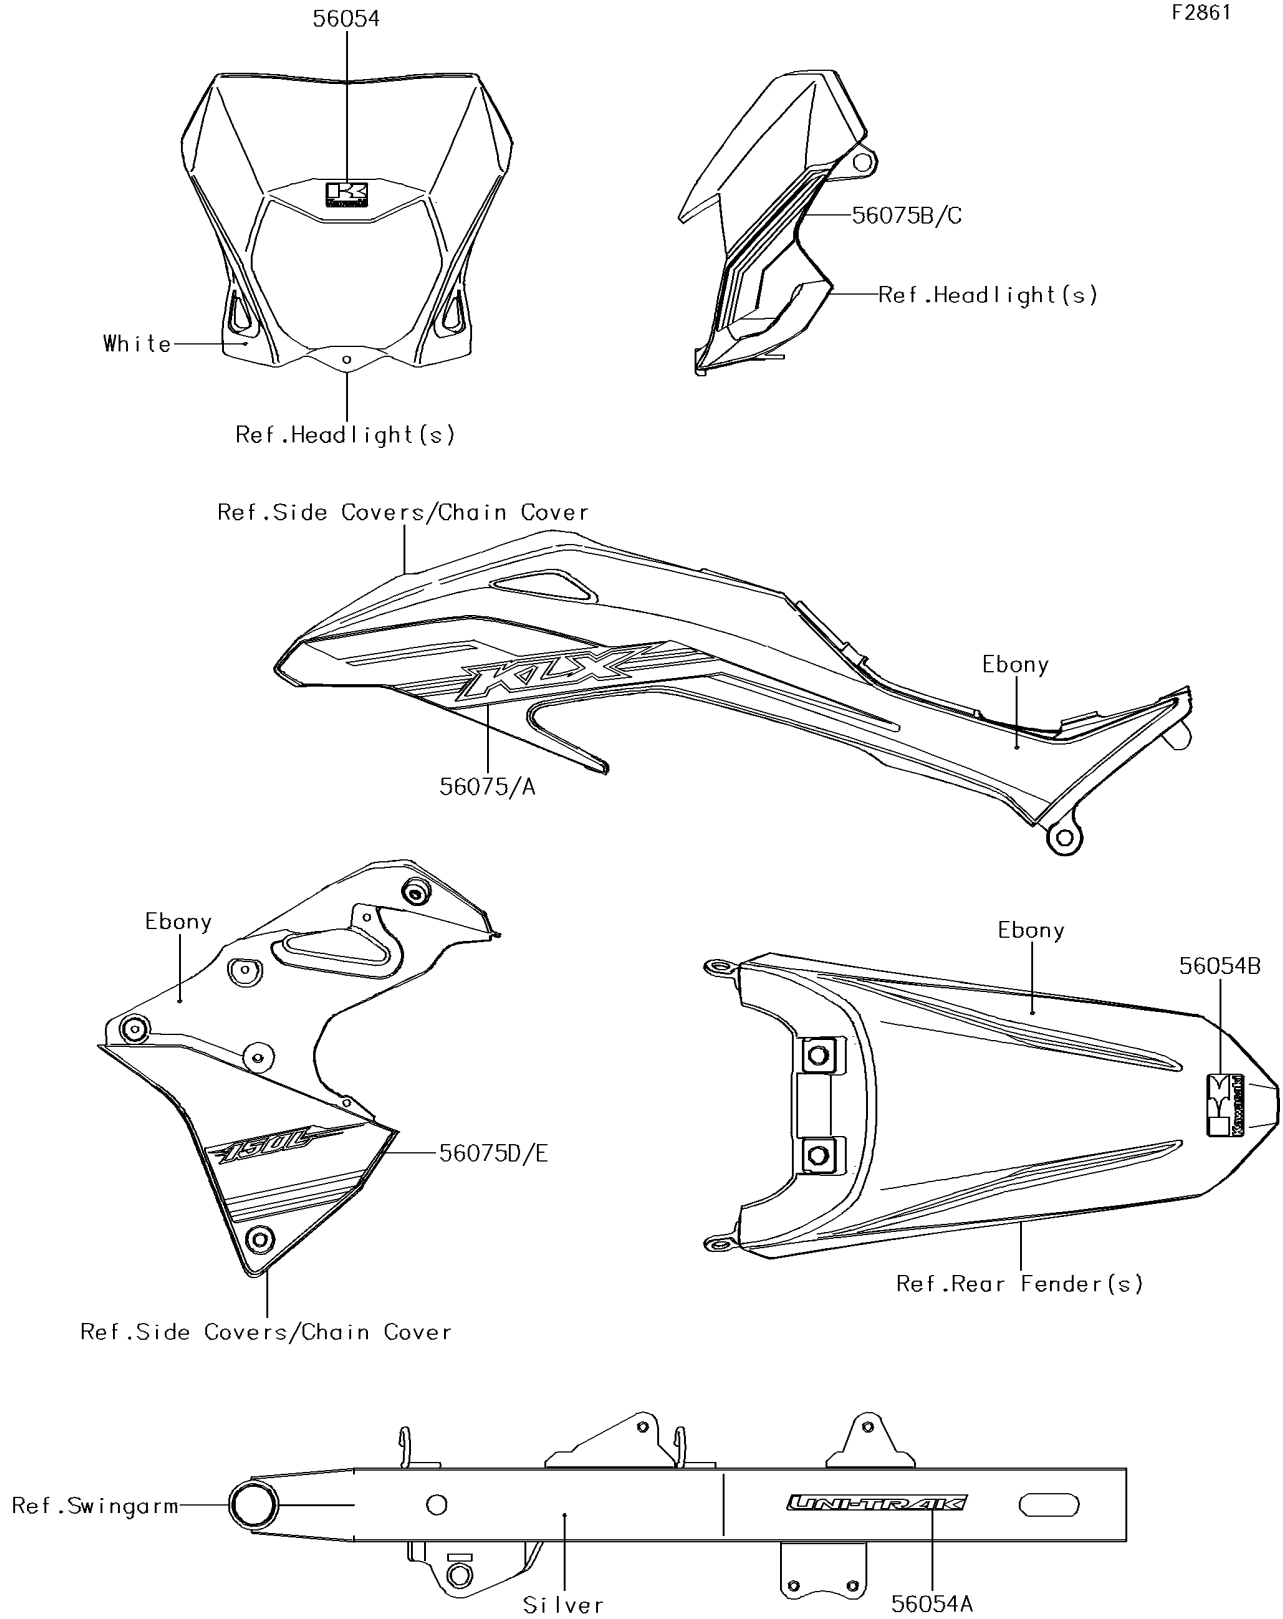

## 2015 PARTS DIAGRAM

Decals(Ebony)(JFF)

F2861

## 2015 PARTS LIST

Decals(Ebony)(JFF)

ITEM NAME	PART NUMBER	QUANTITY
MARK,HEAD LAMP COVER,KAWASAKI (Ref # 56054)	56054-0562	1
MARK,UNI-TRAK (Ref # 56054A)	56054-1540	1
MARK,RR FENDER,KAWASAKI (Ref # 56054B)	56054-1838	1
PATTERN,SHROUD,LH,UPP (Ref # 56075)	56075-0828	1
PATTERN,SHROUD,RH,UPP (Ref # 56075A)	56075-0829	1
PATTERN,HEAD LAMP COVER,LH (Ref # 56075B)	56075-0830	1
PATTERN,HEAD LAMP COVER,RH (Ref # 56075C)	56075-0831	1
PATTERN,SHROUD,LH,LWR (Ref # 56075D)	56075-0986	1
PATTERN,SHROUD,RH,LWR (Ref # 56075E)	56075-0987	1