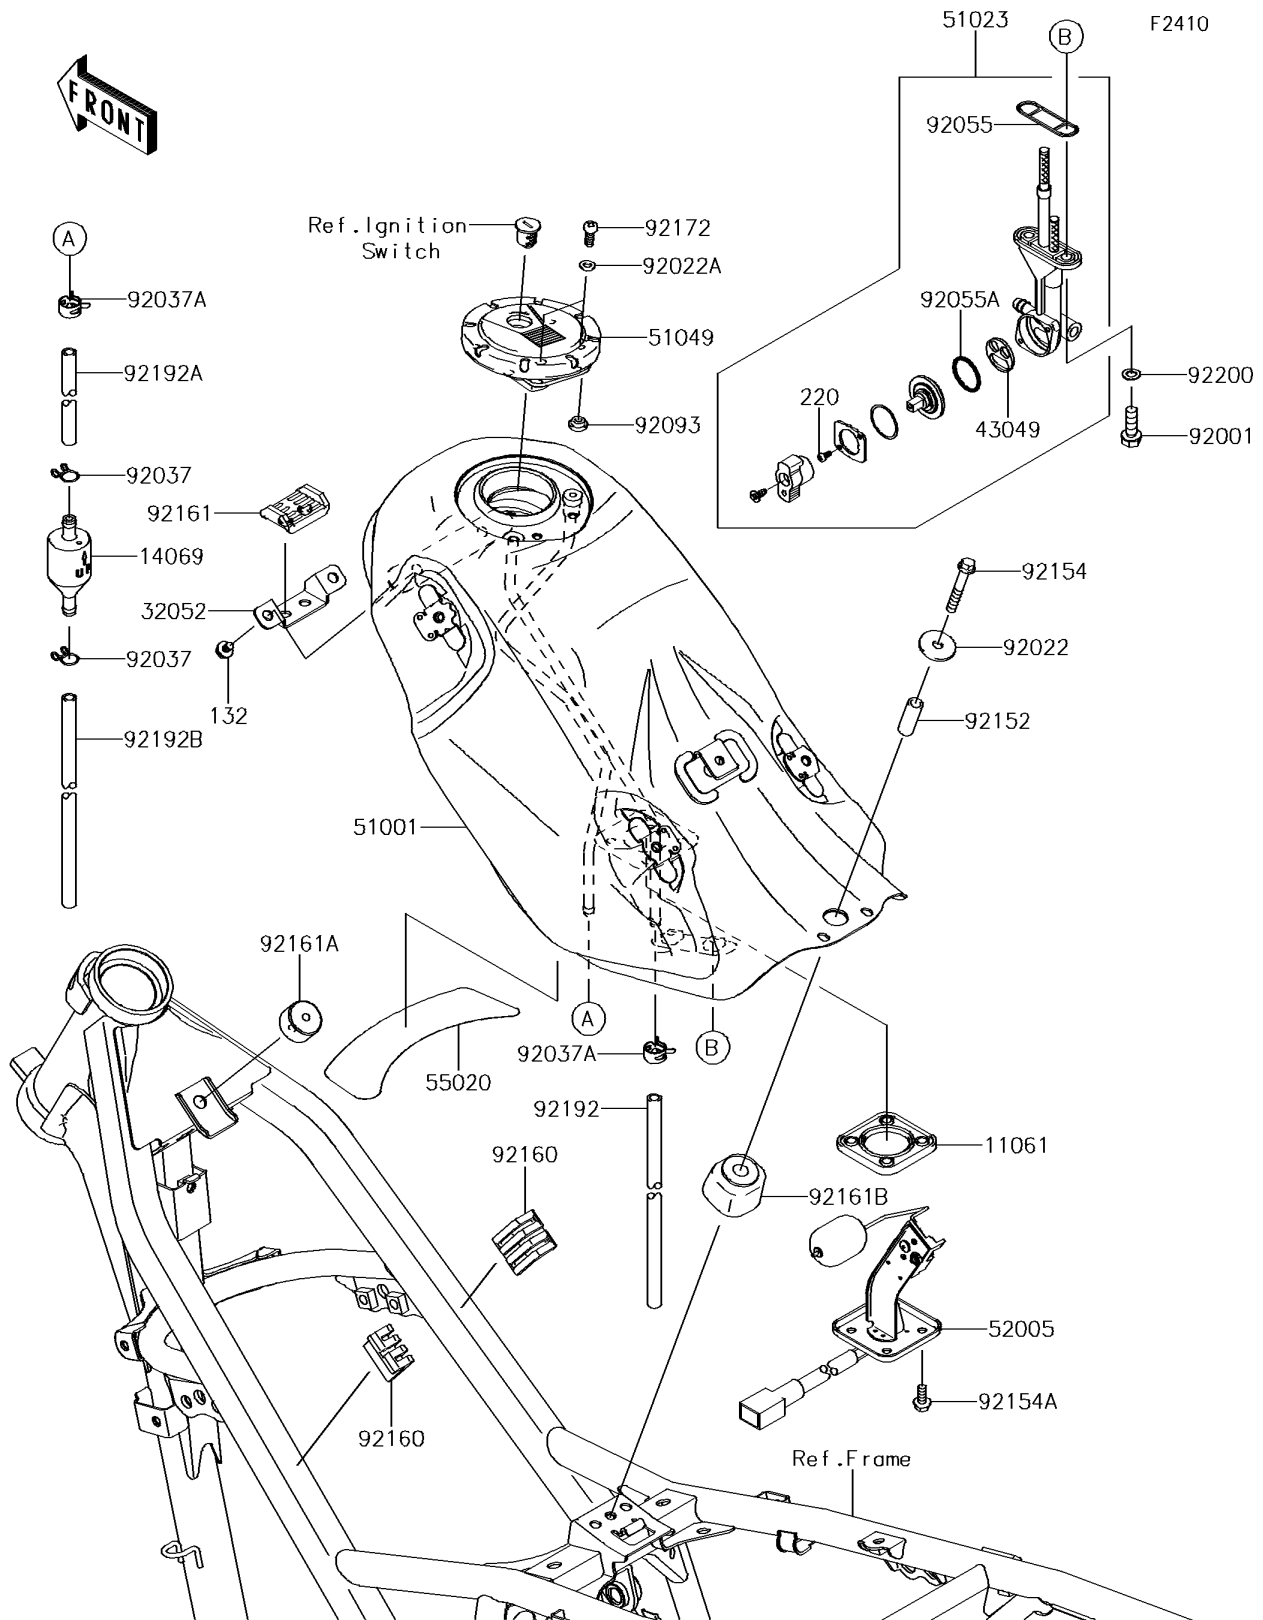

## 2015 PARTS DIAGRAM

Fuel Tank

## 2015 PARTS LIST

Fuel Tank

ITEM NAME	PART NUMBER	QUANTITY
GASKET,FUEL GAUGE (Ref # 11061)	11061-0279	1
BOLT-FLANGED-SMALL,6X8 (Ref # 132)	132BB0608	1
BREATHER,FUEL TANK (Ref # 14069)	14069-1004	1
SCREW-PAN-CROS,3X8 (Ref # 220)	220AA0308	1
BRACKET-TANK (Ref # 32052)	32052-0735	1
PACKING,TAP VALVE (Ref # 43049)	43049-1091	1
TANK-COMP-FUEL,F.S.BLACK (Ref # 51001)	51001-0828-25Q	1
TAP-ASSY,FUEL (Ref # 51023)	51023-0037	1
CAP-TANK,FUEL (Ref # 51049)	51049-0049	1
GAUGE,FUEL TANK (Ref # 52005)	52005-0748	1
GUARD (Ref # 55020)	55020-0950	1
BOLT,6X20 (Ref # 92001)	92001-1091	1
WASHER,6.5X24X2 (Ref # 92022)	92022-1690	1
WASHER,5.1X10X1.0 (Ref # 92022A)	92022-1977	1
CLAMP,TUBE (Ref # 92037)	92037-147	1
CLAMP (Ref # 92037A)	92037-1601	1
RING-O,FUEL TAP PACKING (Ref # 92055)	92055-1112	1
RING-O,TAP LEVER (Ref # 92055A)	92055-1419	1
SEAL,FUEL TANK CAP (Ref # 92093)	92093-1030	1
COLLAR,6.8X10X27 (Ref # 92152)	92152-2175	1
BOLT (Ref # 92154)	92154-1134	1
BOLT,FLANGED,5X12 (Ref # 92154A)	92154-1215	1
DAMPER,FUEL TANK (Ref # 92160)	92160-1328	1
DAMPER (Ref # 92161)	92161-0705	1
DAMPER (Ref # 92161A)	92161-1533	1
DAMPER (Ref # 92161B)	92161-1817	1
SCREW,5X10 (Ref # 92172)	92172-0496	1
TUBE,6X9X620 (Ref # 92192)	92192-1085	1
TUBE,6X9X56 (Ref # 92192A)	92192-1442	1

## 2015 PARTS LIST

Fuel Tank

ITEM NAME	PART NUMBER	QUANTITY
TUBE,6X9X260 (Ref # 92192B)	92192-1443	1
WASHER,6.5X11.5X0.8 (Ref # 92200)	92200-0177	1