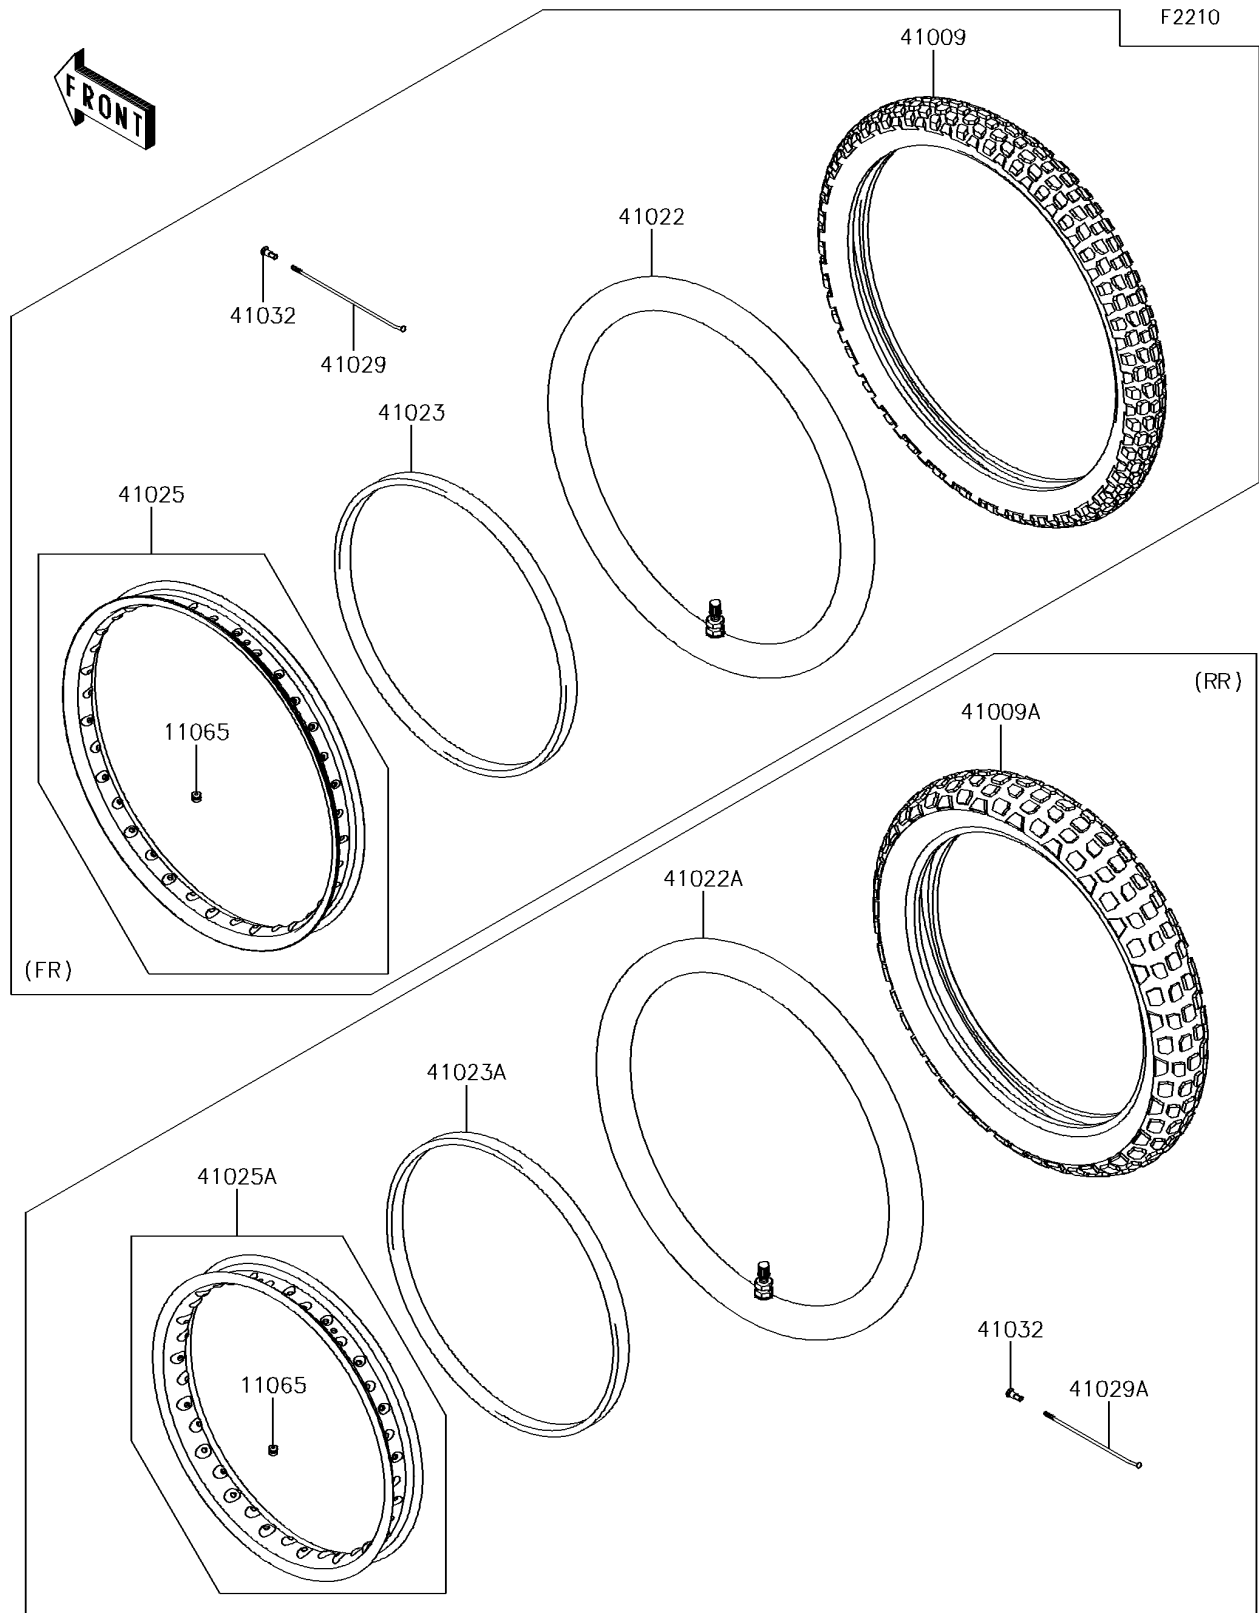

## 2015 PARTS DIAGRAM

Tires

## 2015 PARTS LIST

### Tires

ITEM NAME	PART NUMBER	QUANTITY
CAP,BEAD STOPPER (Ref # 11065)	11065-0384	1
TIRE,FR,2.75-21 45P,GP-21F (Ref # 41009)	41009-0598	1
TIRE,RR,4310-18 59P,GP-22R (Ref # 41009A)	41009-0599	1
TUBE-TIRE,FR,2.75-21 (Ref # 41022)	41022-0066	1
TUBE-TIRE,RR,4.10-18 (Ref # 41022A)	41022-0067	1
BAND-RIM,FR,2.75-21 (Ref # 41023)	41023-0028	1
BAND-RIM,RR,4.10-18 (Ref # 41023A)	41023-0029	1
RIM,FR,21X1.60,SILVER (Ref # 41025)	41025-0365-WA	1
RIM,RR,18X1.85,SILVER (Ref # 41025A)	41025-0366-WA	1
SPOKE-INNER,228MMX159D (Ref # 41029)	41029-0078	1
SPOKE-INNER,195MMX162D (Ref # 41029A)	41029-0079	1
NIPPLE-SPOKE (Ref # 41032)	41032-0006	1