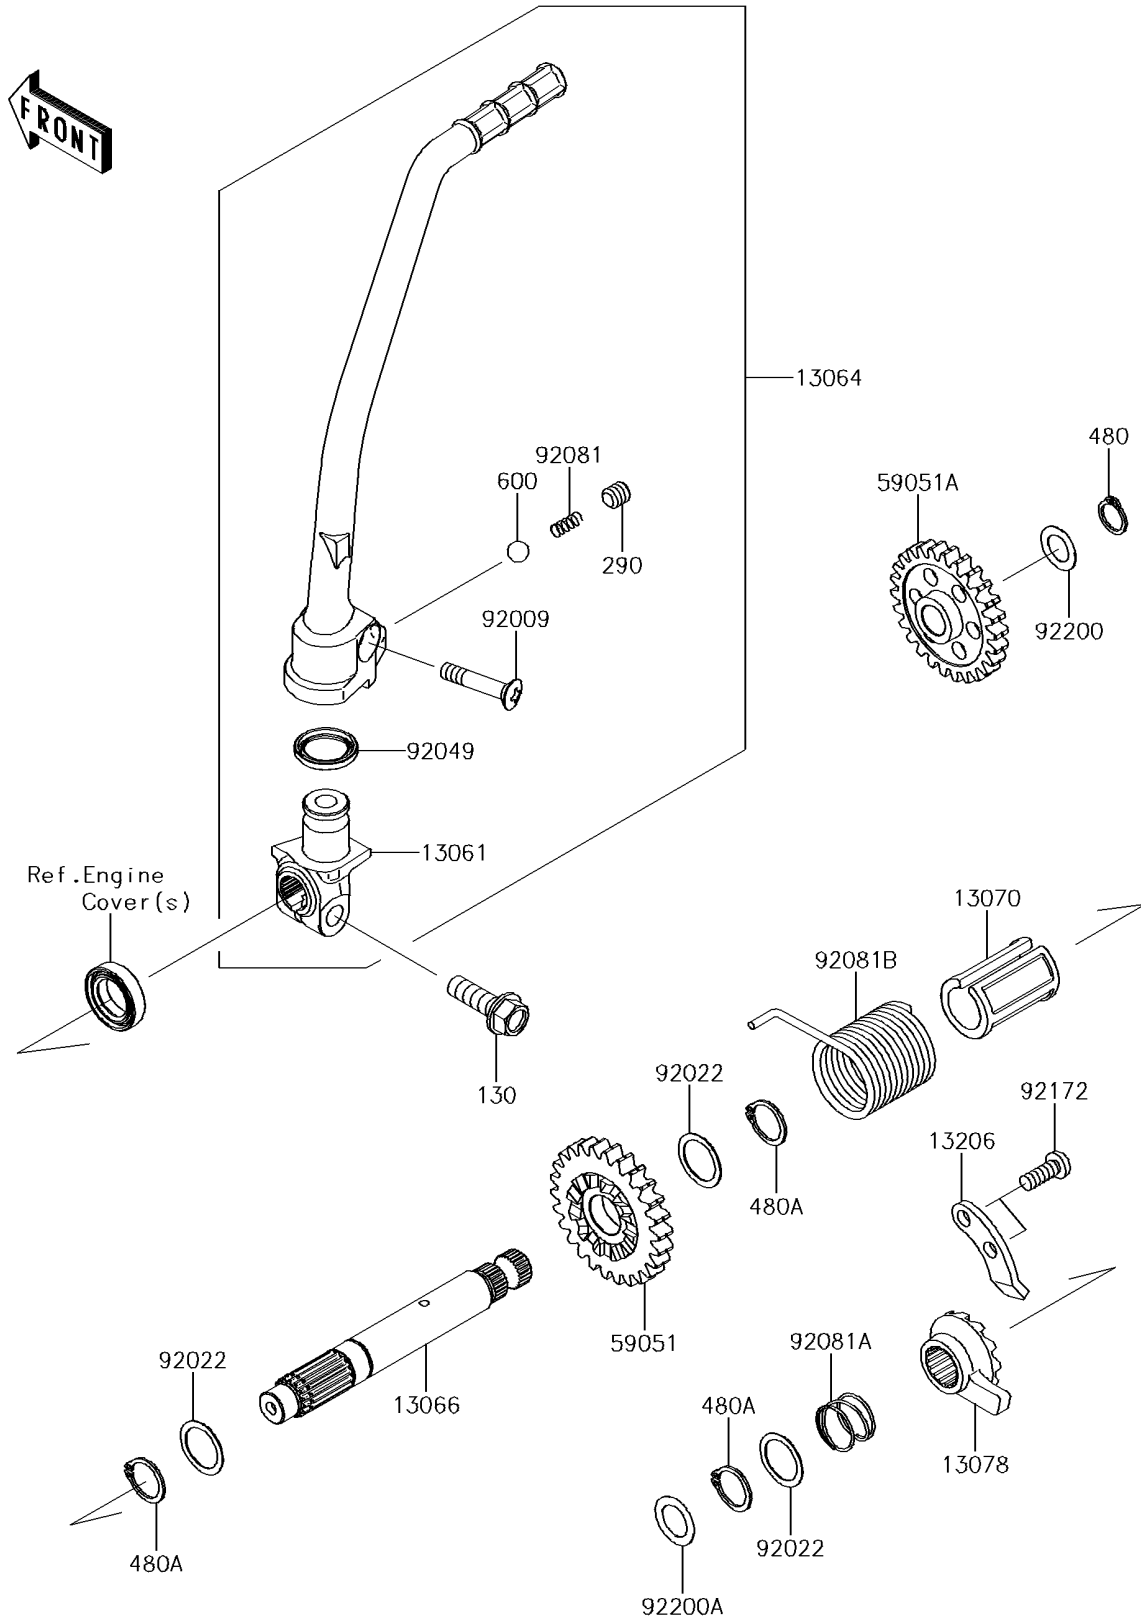

## 2015 PARTS DIAGRAM

Kickstarter Mechanism

E1340

## 2015 PARTS LIST

Kickstarter Mechanism

ITEM NAME	PART NUMBER	QUANTITY
BOLT-FLANGED,8X25 (Ref # 130)	130CA0825	1
BOSS (Ref # 13061)	13061-0778	1
LEVER-ASSY-KICK (Ref # 13064)	13064-0074	1
SHAFT-KICK (Ref # 13066)	13066-0014	1
GUIDE,KICK SHAFT (Ref # 13070)	13070-1035	1
RATCHET (Ref # 13078)	13078-0030	1
GUIDE-KICK (Ref # 13206)	13206-1070	1
SCREW-SET-SOCKET,8X8 (Ref # 290)	290CA0808	1
CIRCLIP-TYPE-C,12MM (Ref # 480)	480J1200	1
CIRCLIP-TYPE-C,16MM (Ref # 480A)	480J1600	1
GEAR-SPUR,KICK STARTER,26T (Ref # 59051)	59051-0735	1
GEAR-SPUR,IDLE,26T (Ref # 59051A)	59051-0738	1
BALL-STEEL,1/4 (Ref # 600)	600A0800	1
SCREW,6X27 (Ref # 92009)	92009-1607	1
WASHER,16.8X22X0.5 (Ref # 92022)	92022-315	1
SEAL-OIL,KICK PEDAL (Ref # 92049)	92049-1387	1
SPRING,KICK PEDAL (Ref # 92081)	92081-020	1
SPRING,RATCHET (Ref # 92081A)	92081-122	1
SPRING,KICK STARTER (Ref # 92081B)	92081-1276	1
SCREW,6X16 (Ref # 92172)	92172-1051	1
WASHER,12.3X20X0.5 (Ref # 92200)	92200-0298	1
WASHER,13.2X20X0.5 (Ref # 92200A)	92200-0571	1