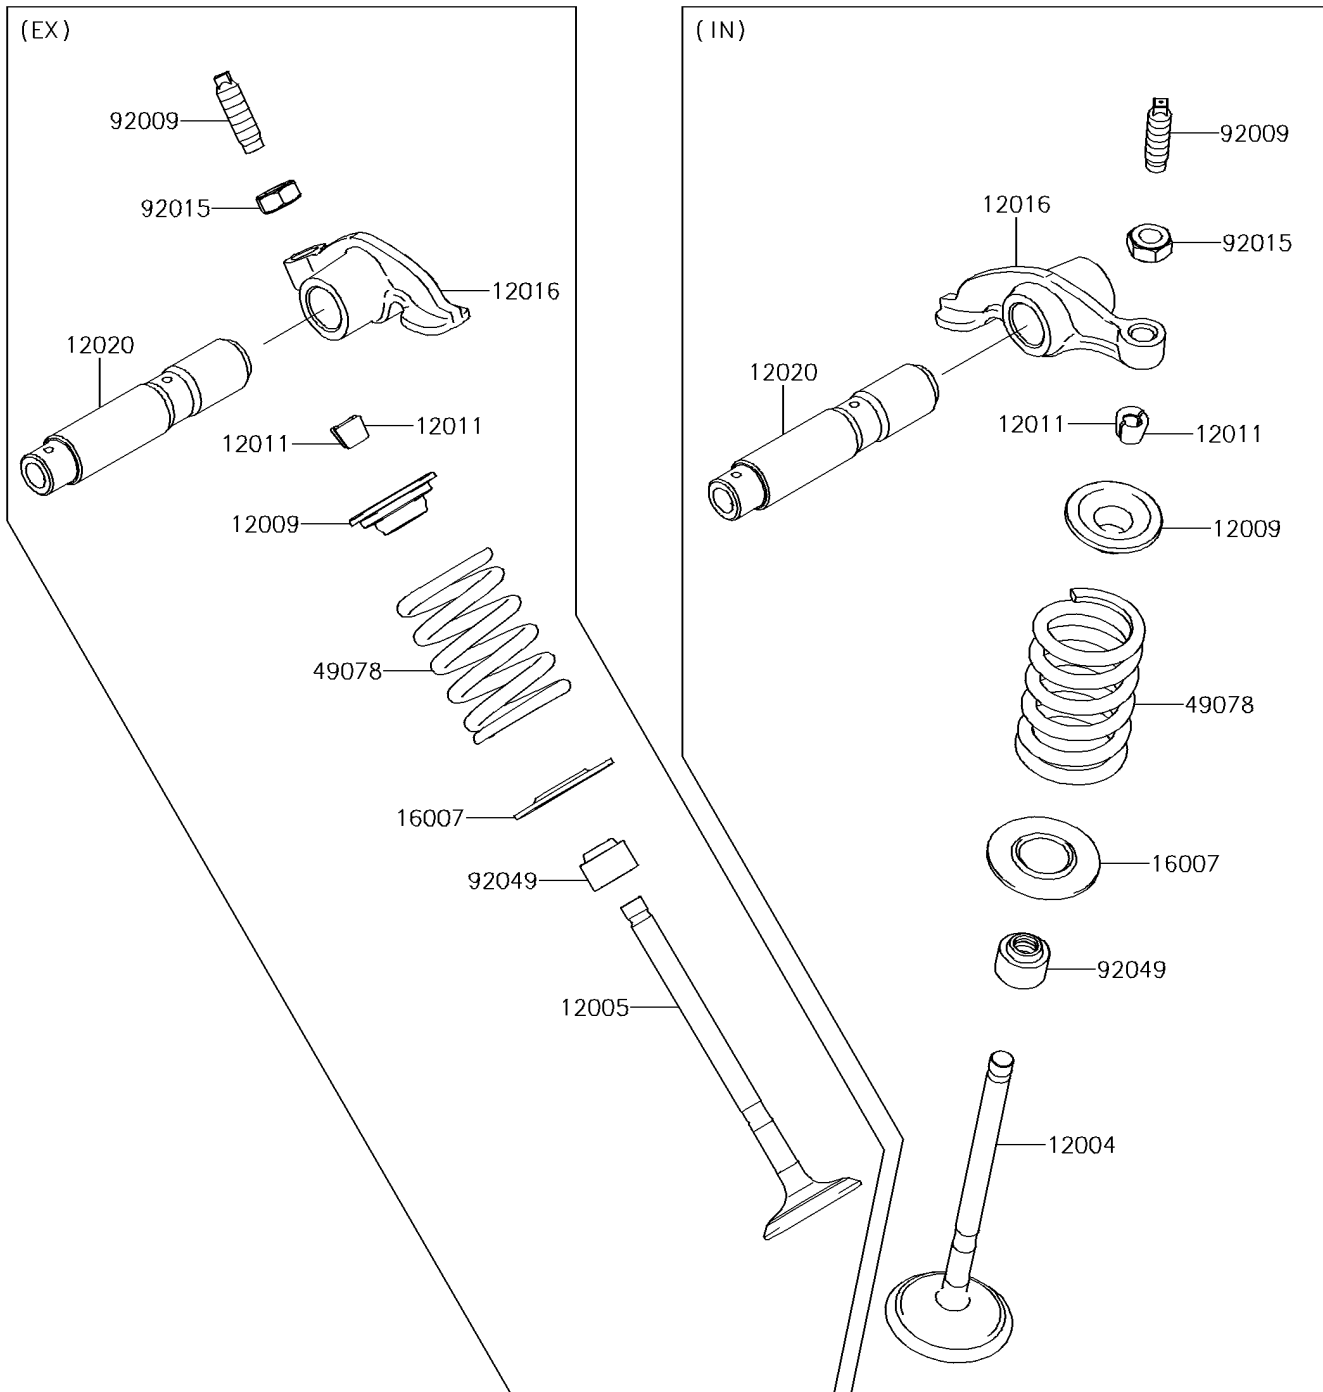

2015 PARTS DIAGRAM

Valve(s)

E1210

2015 PARTS LIST

Valve(s)

ITEM NAME	PART NUMBER	QUANTITY
VALVE-INTAKE (Ref # 12004)	12004-0049	1
VALVE-EXHAUST (Ref # 12005)	12005-0725	1
RETAINER-VALVE SPRING (Ref # 12009)	12009-0018	1
COLLET (Ref # 12011)	12011-1051	1
ARM-ROCKER (Ref # 12016)	12016-0035	1
SHAFT-ROCKER (Ref # 12020)	12020-0015	1
SEAT-SPRING (Ref # 16007)	16007-1223	1
SPRING-ENGINE VALVE (Ref # 49078)	49078-0064	1
SCREW,VALVE ADJUST (Ref # 92009)	92009-1109	1
NUT,VALVE ADJUST LOCK (Ref # 92015)	92015-1137	1
SEAL-OIL (Ref # 92049)	92049-0139	1