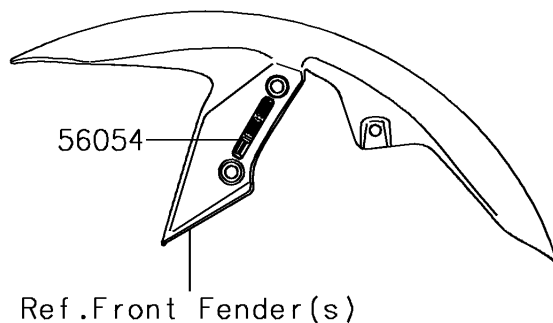

2014 Z250SL ABS PARTS DIAGRAM

Decals(Green)(FEF)

F2861A

2014 Z250SL ABS PARTS LIST

Decals(Green)(FEF)

ITEM NAME	PART NUMBER	QUANTITY
MARK,FR FENDER,ABS (Ref # 56054)	56054-1412	1
MARK,FUEL TANK,KAWASAKI (Ref # 56054A)	56054-1508	1
MARK,SHROUD,Z (Ref # 56054B)	56054-1509	1