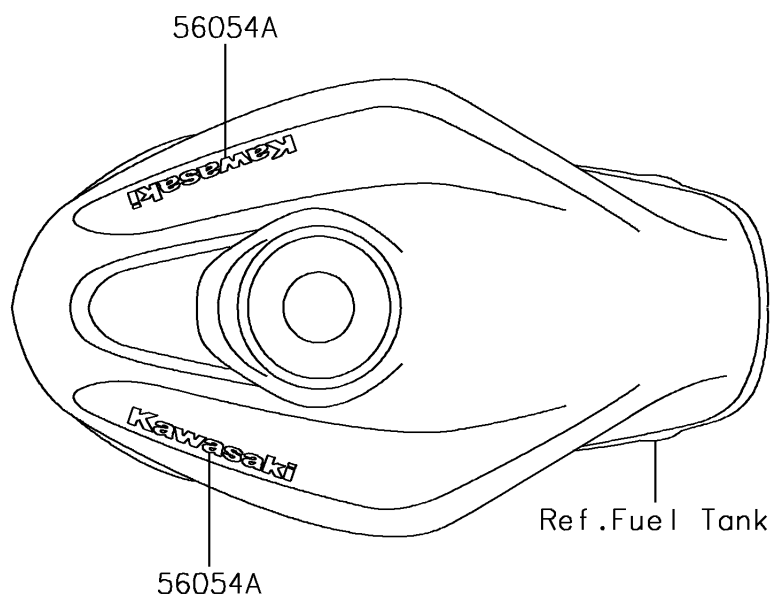

2014 Z250SL ABS PARTS DIAGRAM

Decals(Green)(FEF)

F2861A

2014 Z250SL ABS PARTS LIST

Decals(Green)(FEF)

ITEM NAME	PART NUMBER	QUANTITY
MARK,FR FENDER,ABS (Ref # 56054)	56054-1412	1
MARK,FUEL TANK,KAWASAKI (Ref # 56054A)	56054-1508	1
MARK,SHROUD,Z (Ref # 56054B)	56054-1509	1