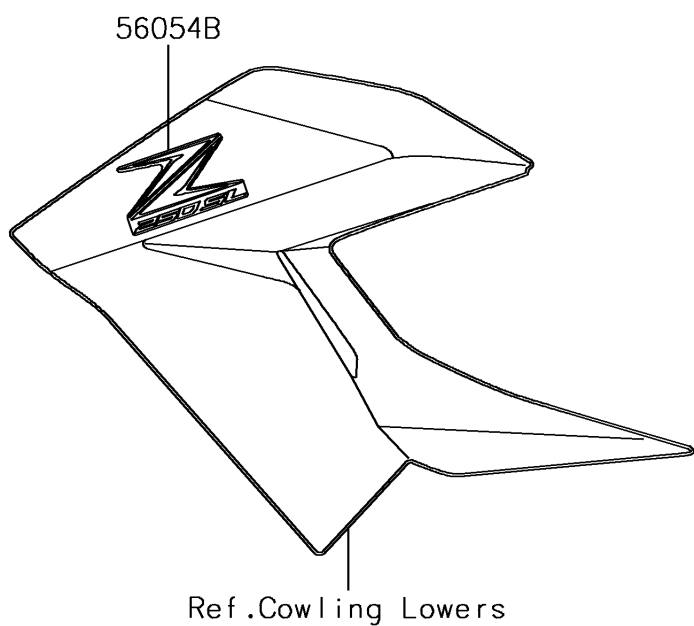

2014 Z250SL ABS PARTS DIAGRAM

Decals(Green)(FEF)

F2861A

2014 Z250SL ABS PARTS LIST

Decals(Green)(FEF)

ITEM NAME	PART NUMBER	QUANTITY
MARK,FR FENDER,ABS (Ref # 56054)	56054-1412	1
MARK,FUEL TANK,KAWASAKI (Ref # 56054A)	56054-1508	1
MARK,SHROUD,Z (Ref # 56054B)	56054-1509	1