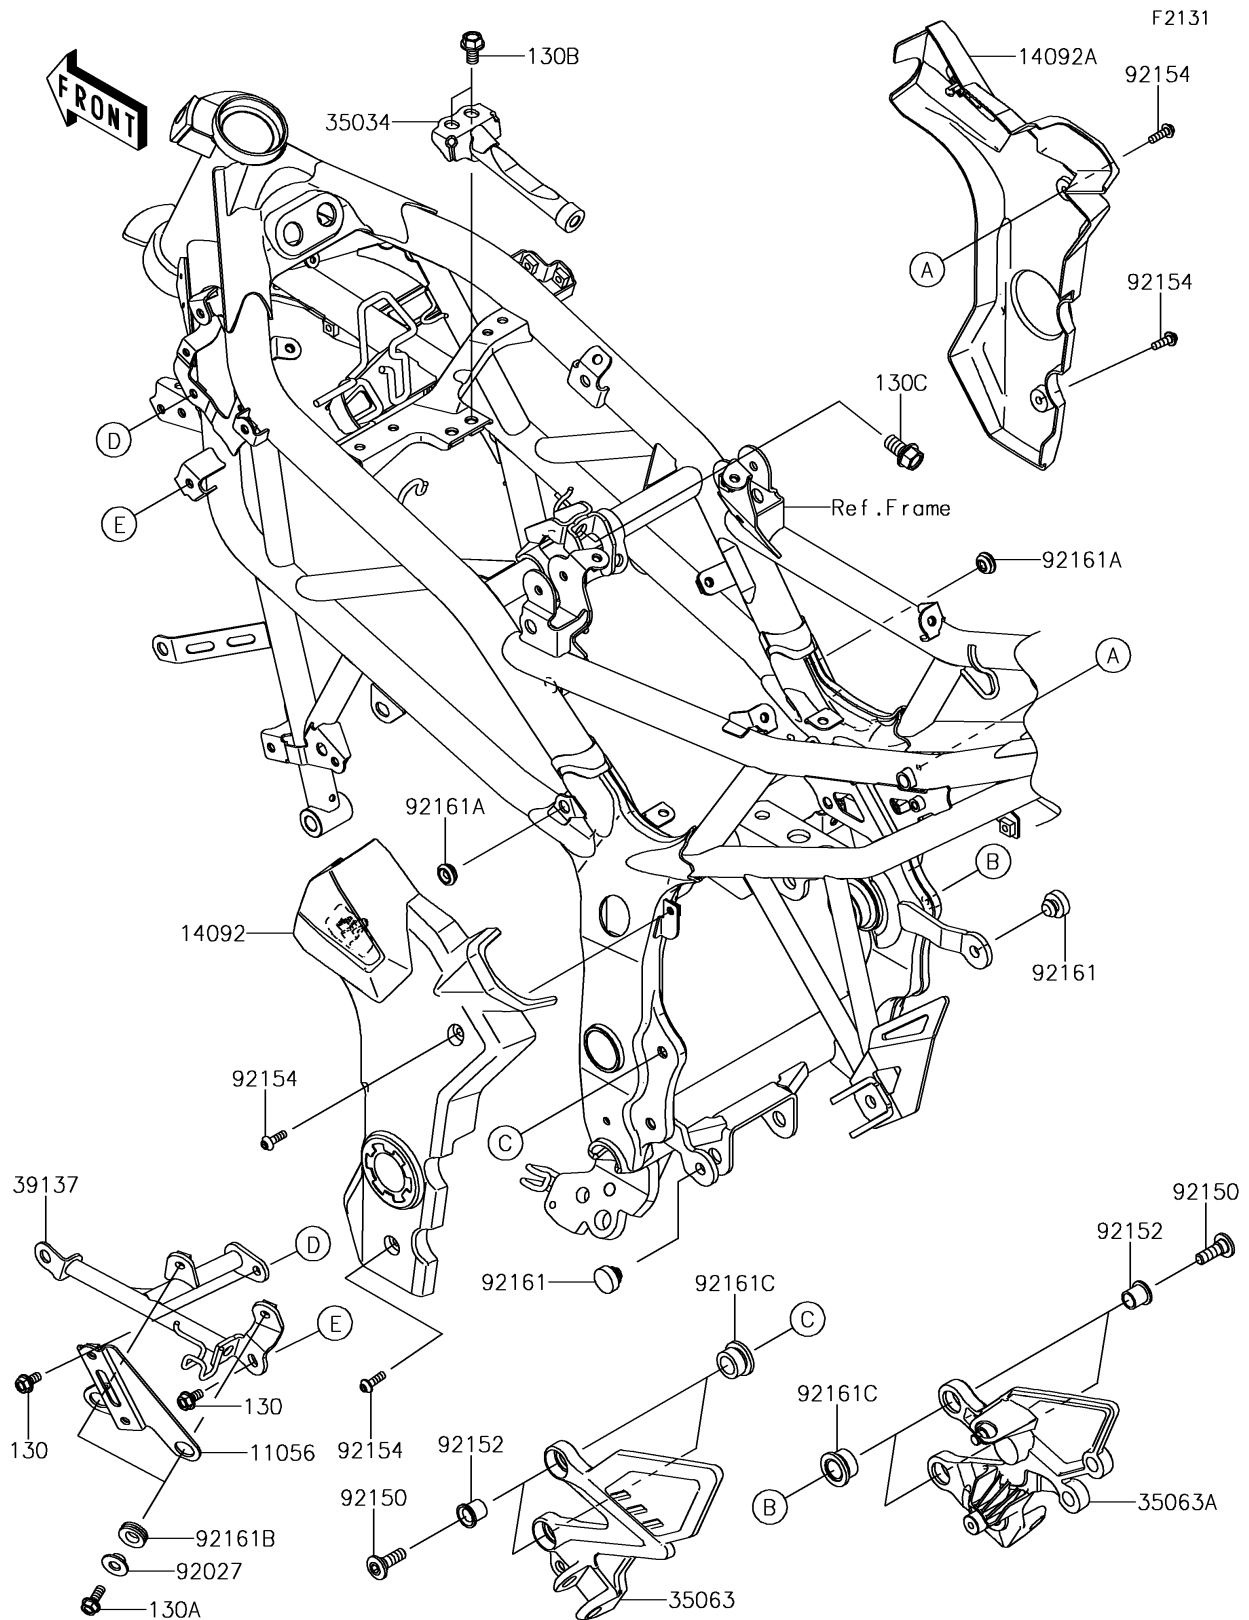

## 2014 Z250SL ABS PARTS DIAGRAM

Frame Fittings(FEF/FFF)

## 2014 Z250SL ABS PARTS LIST

Frame Fittings(FEF/FFF)

ITEM NAME	PART NUMBER	QUANTITY
BRACKET,REGULATOR (Ref # 11056)	11056-2735	1
BOLT-FLANGED,6X12 (Ref # 130)	130BA0612	1
BOLT-FLANGED,6X16 (Ref # 130A)	130BA0616	1
BOLT-FLANGED,8X14 (Ref # 130B)	130BA0814	1
BOLT-FLANGED,10X18 (Ref # 130C)	130BA1018	1
COVER,PIVOT,LH (Ref # 14092)	14092-1113	1
COVER,PIVOT,RH (Ref # 14092A)	14092-1114	1
REINFORCE (Ref # 35034)	35034-0591	1
STAY,STEP,LH (Ref # 35063)	35063-0923	1
STAY,STEP,RH (Ref # 35063A)	35063-0924	1
STAY-COMP (Ref # 39137)	39137-0587	1
COLLAR,L=7 (Ref # 92027)	92027-153	1
BOLT,8X25 (Ref # 92150)	92150-1845	1
COLLAR,10.6X13.8X14.5 (Ref # 92152)	92152-1771	1
BOLT,SOCKET,5X16 (Ref # 92154)	92154-0209	1
DAMPER (Ref # 92161)	92161-0046	1
DAMPER (Ref # 92161A)	92161-0631	1
DAMPER,10X20X6 (Ref # 92161B)	92161-1592	1
DAMPER,14X26X17.5 (Ref # 92161C)	92161-1651	1