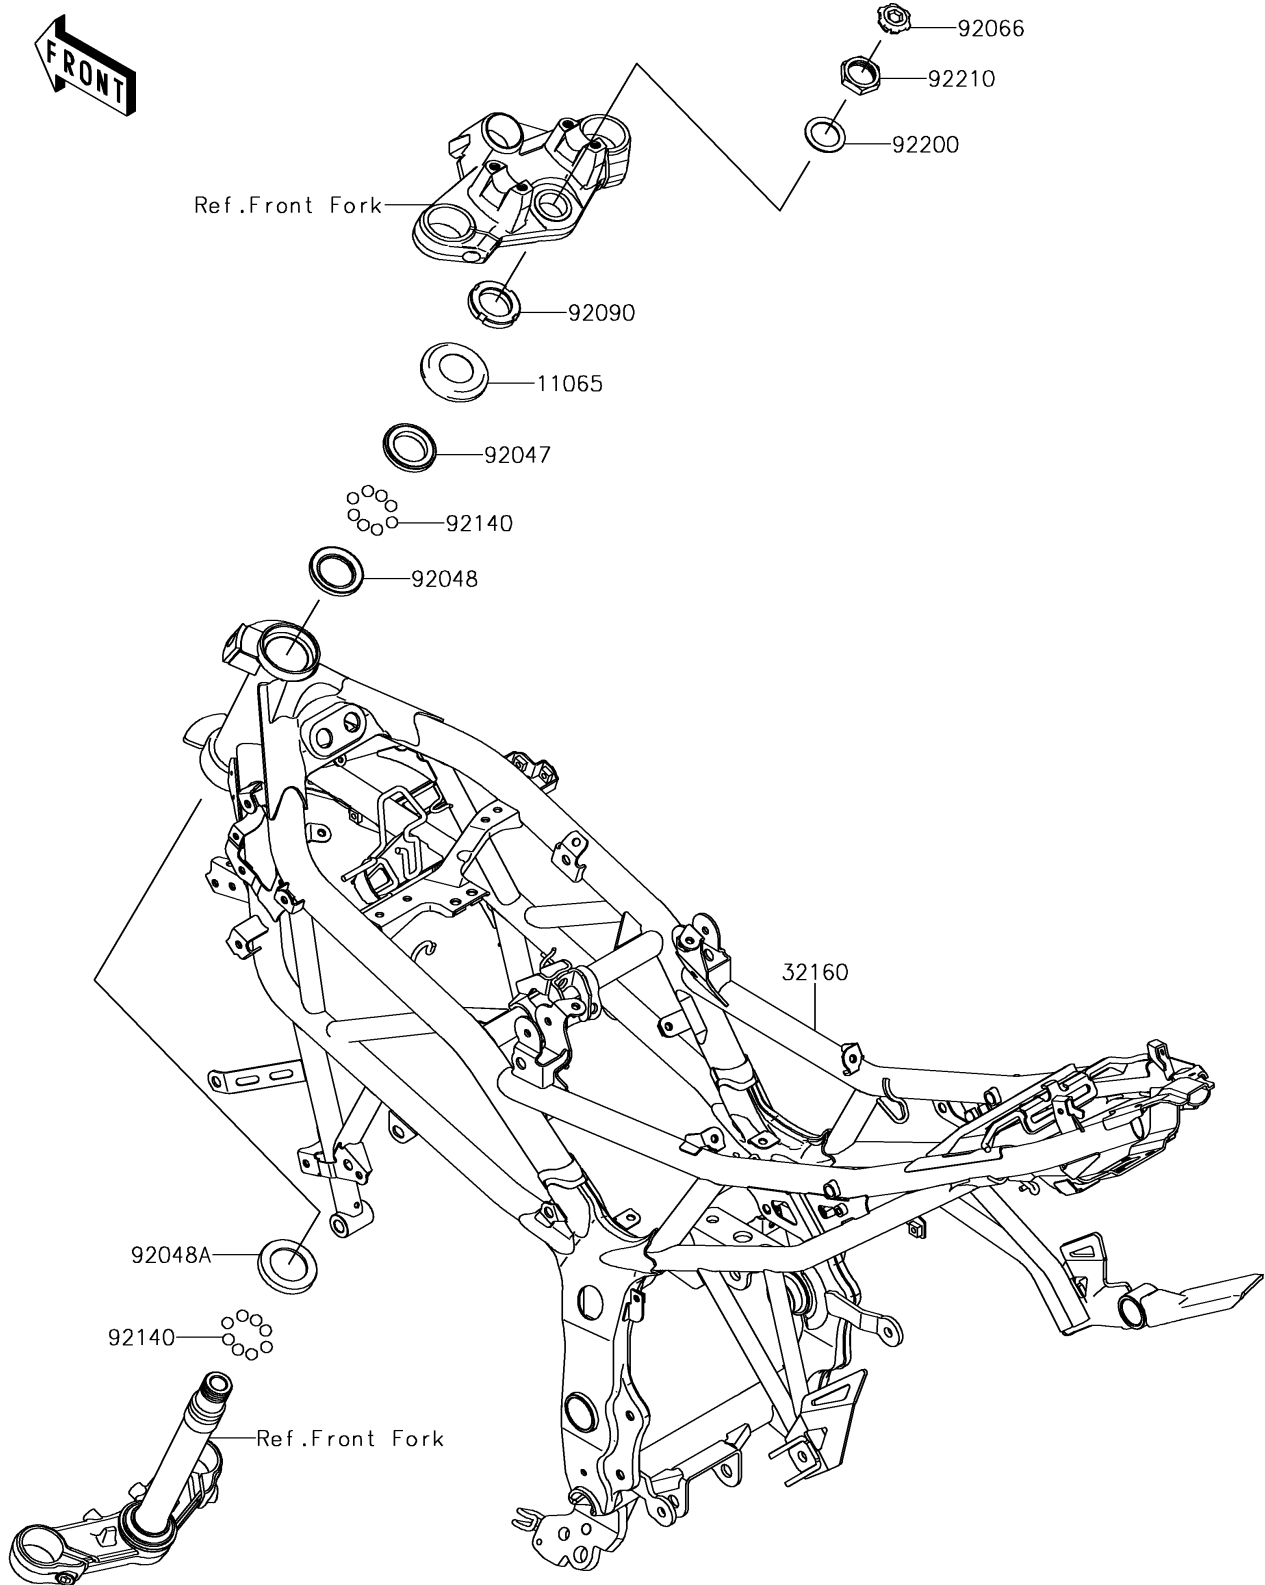

2014 Z250SL ABS PARTS DIAGRAM

Frame(FEF/FFF)

F2120

2014 Z250SL ABS PARTS LIST

Frame(FEF/FFF)

ITEM NAME	PART NUMBER	QUANTITY
CAP,STEERING STEM (Ref # 11065)	11065-0832	1
FRAME-COMP,F.M.GRAY (Ref # 32160)	32160-0702-26M	1
RACE,STEERING STEM BEARING (Ref # 92047)	92047-011	1
RACE,STEERING STEM BEARING (Ref # 92048)	92048-006	1
RACE,STEERING STEM BEARING (Ref # 92048A)	92048-008	1
PLUG (Ref # 92066)	92066-0785	1
NUT,30MM (Ref # 92090)	92090-007	1
BALL,6.35MM (Ref # 92140)	92140-0008	1
WASHER,25.5X36X1.6 (Ref # 92200)	92200-0893	1
NUT,25MM (Ref # 92210)	92210-0858	1