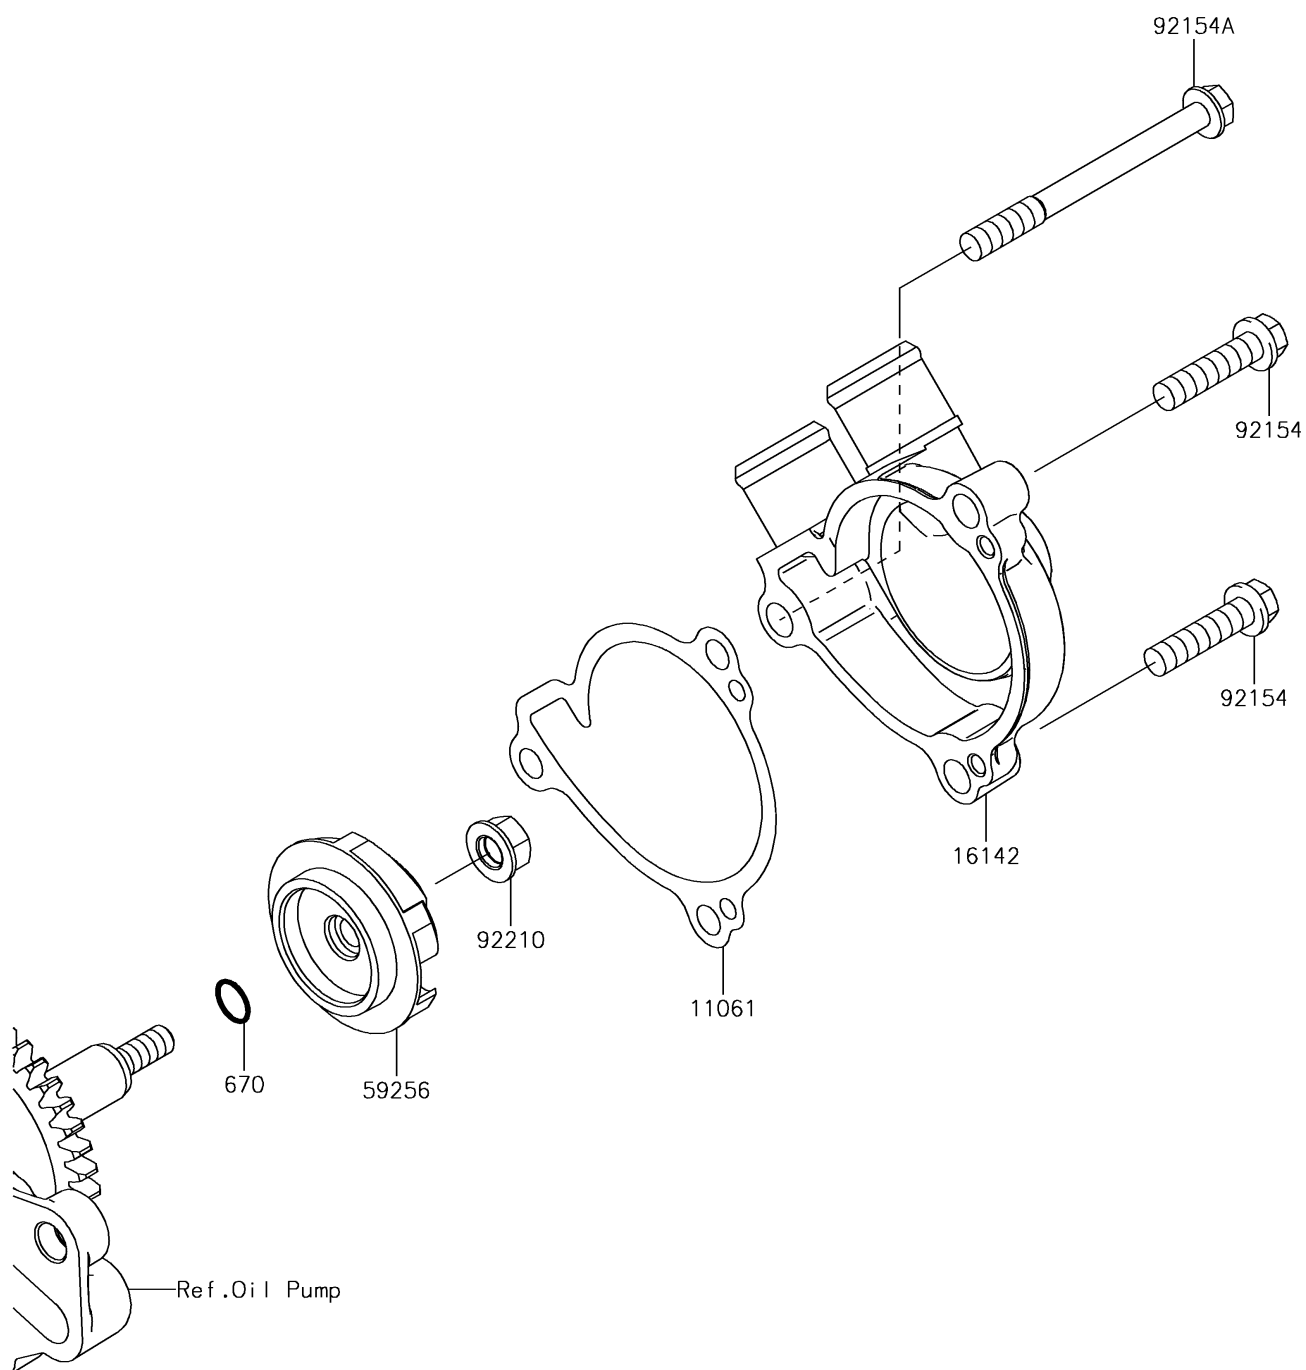

## 2014 Z250SL ABS PARTS DIAGRAM

Water Pump

E3031

## 2014 Z250SL ABS PARTS LIST

Water Pump

ITEM NAME	PART NUMBER	QUANTITY
GASKET,PUMP COVER (Ref # 11061)	11061-0927	1
COVER-PUMP (Ref # 16142)	16142-0722	1
IMPELLER (Ref # 59256)	59256-1063	1
O RING,6MM (Ref # 670)	670B1506	1
BOLT,FLANGED,6X25 (Ref # 92154)	92154-1010	1
BOLT,FLANGED,6X65 (Ref # 92154A)	92154-1439	1
NUT,FLANGED,6MM (Ref # 92210)	92210-0630	1