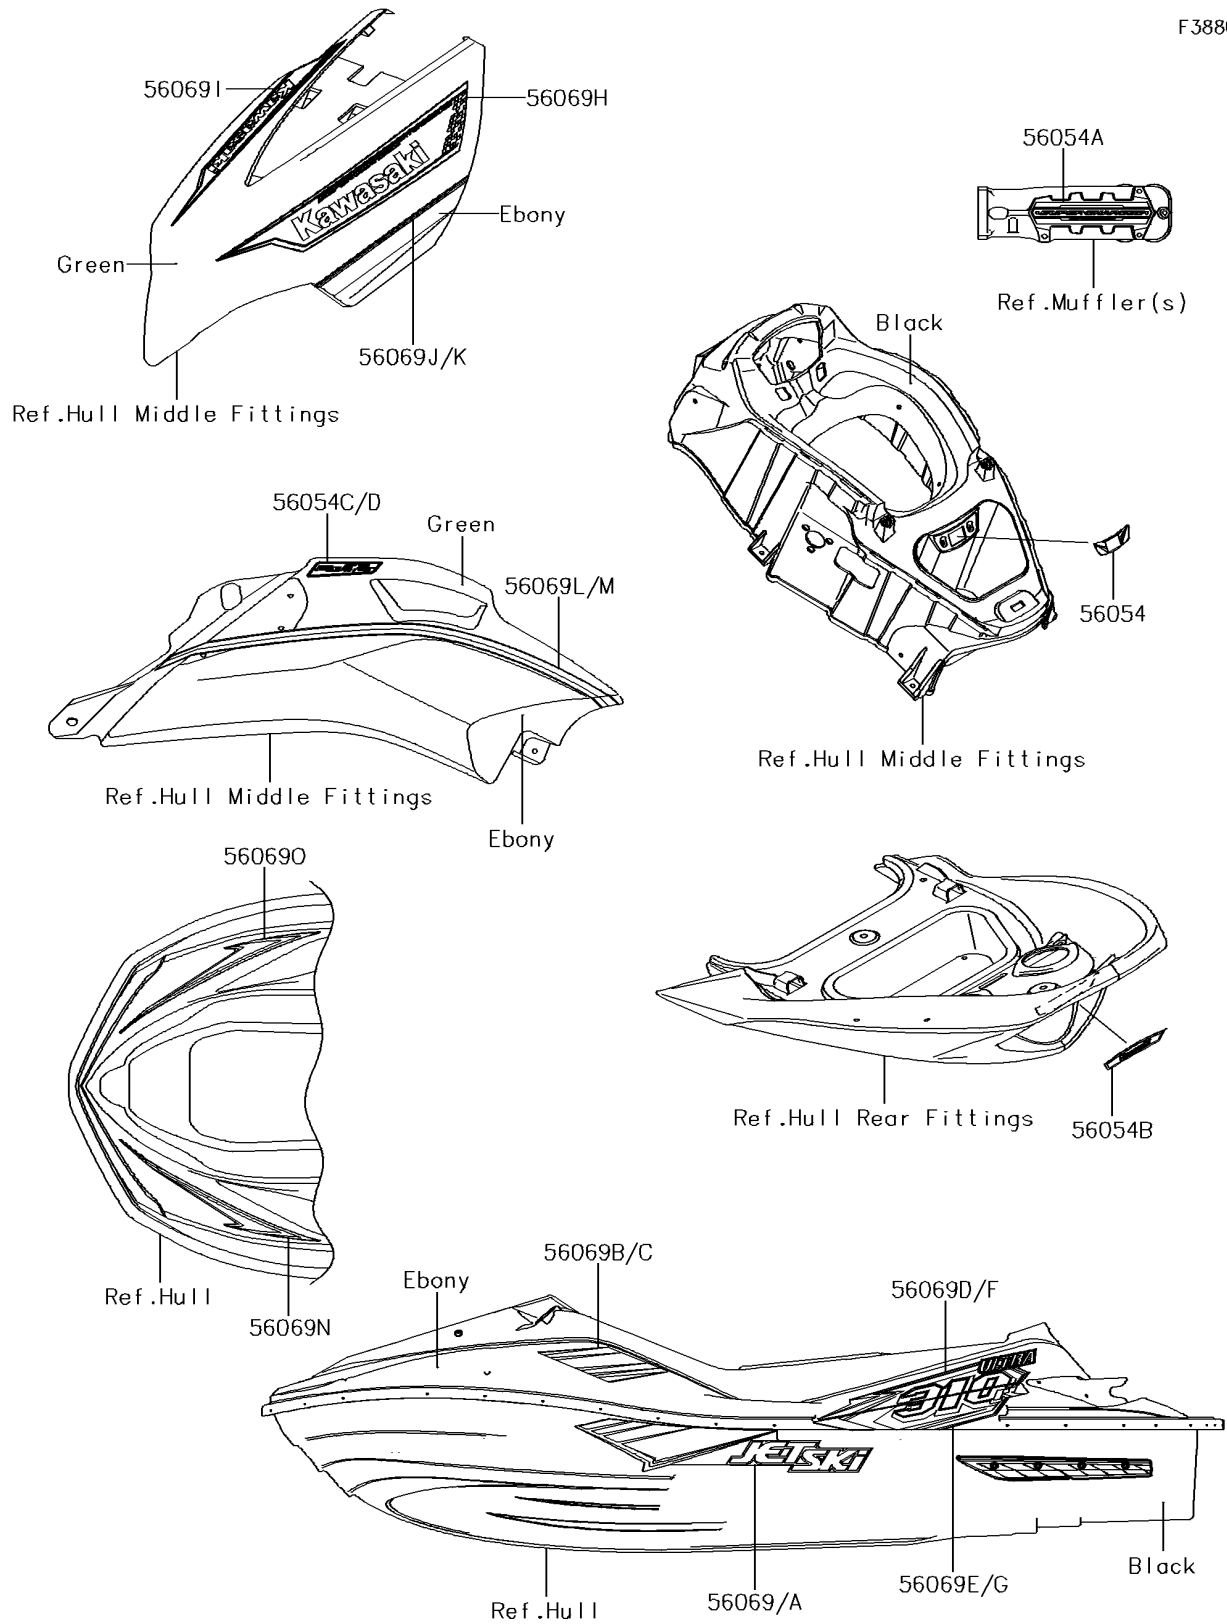

2014 Jet Ski® Ultra® 310R PARTS DIAGRAM

Decals(NEF)

F3880

2014 Jet Ski® Ultra® 310R PARTS LIST

Decals(NEF)

| ITEM NAME | PART NUMBER | QUANTITY |
|---------------------------------------|-------------|----------|
| MARK,IMMOBILIZER (Ref # 56054) | 56054-1333 | 1 |
| MARK,SUPER CHARGED (Ref # 56054A) | 56054-1334 | 1 |
| MARK,GRIP,KAWASAKI (Ref # 56054B) | 56054-1335 | 1 |
| MARK,SIDE COVER,LH (Ref # 56054C) | 56054-1457 | 1 |
| MARK,SIDE COVER,RH (Ref # 56054D) | 56054-1458 | 1 |
| PATTERN,HULL,LH (Ref # 56069) | 56069-4259 | 1 |
| PATTERN,HULL,RH (Ref # 56069A) | 56069-4260 | 1 |
| PATTERN,DECK,CNT,LH (Ref # 56069B) | 56069-4261 | 1 |
| PATTERN,DECK,CNT,RH (Ref # 56069C) | 56069-4262 | 1 |
| PATTERN,DECK,RR,LH,UPP (Ref # 56069D) | 56069-4263 | 1 |
| PATTERN,DECK,RR,LH,LWR (Ref # 56069E) | 56069-4264 | 1 |
| PATTERN,DECK,RR,RH,UPP (Ref # 56069F) | 56069-4265 | 1 |
| PATTERN,DECK,RR,RH,LWR (Ref # 56069G) | 56069-4266 | 1 |
| PATTERN,HATCH COVER,LH (Ref # 56069H) | 56069-4267 | 1 |
| PATTERN,HATCH COVER,RH (Ref # 56069I) | 56069-4268 | 1 |
| PATTERN,HATCH COVER,LH (Ref # 56069J) | 56069-4269 | 1 |
| PATTERN,HATCH COVER,RH (Ref # 56069K) | 56069-4270 | 1 |
| PATTERN,SIDE COVER,LH (Ref # 56069L) | 56069-4271 | 1 |
| PATTERN,SIDE COVER,RH (Ref # 56069M) | 56069-4272 | 1 |
| PATTERN,DECK,FR,LH (Ref # 56069N) | 56069-4283 | 1 |
| PATTERN,DECK,FR,RH (Ref # 56069O) | 56069-4284 | 1 |