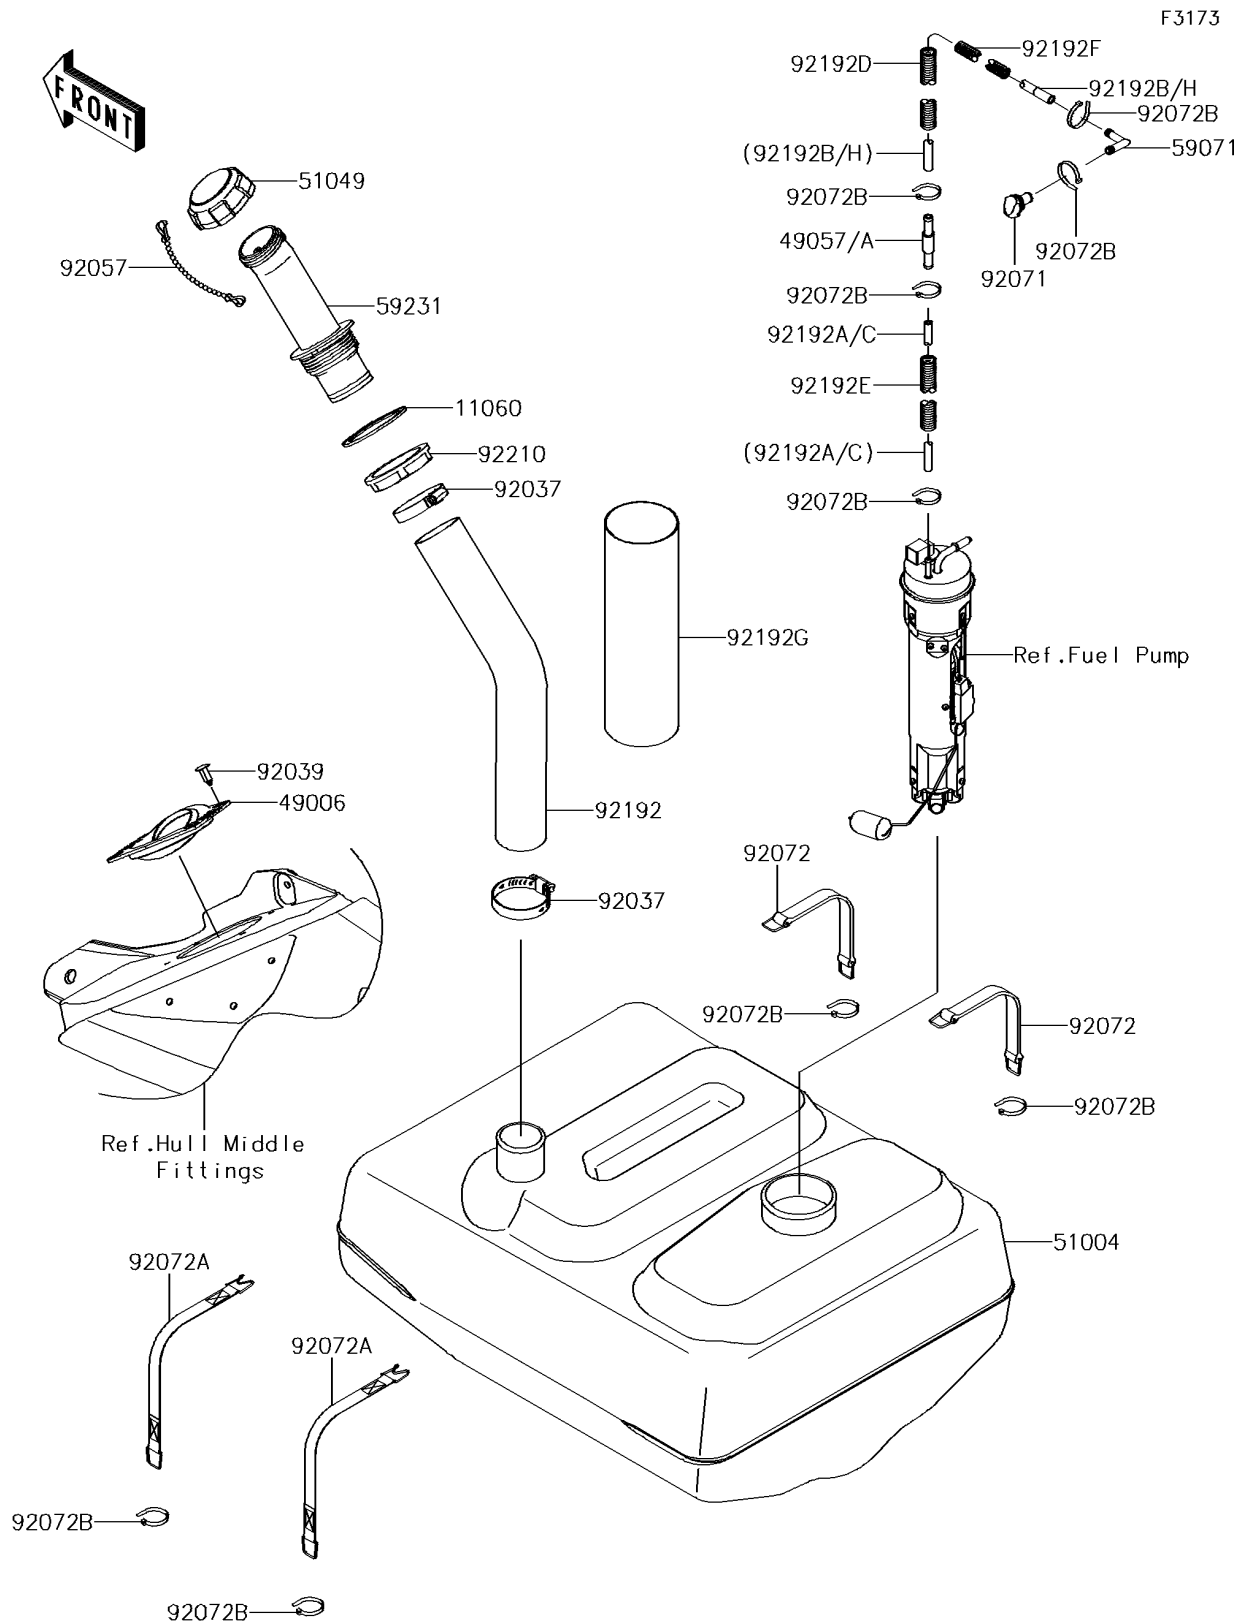

2014 Jet Ski® Ultra® 310R PARTS DIAGRAM

Fuel Tank

2014 Jet Ski® Ultra® 310R PARTS LIST

Fuel Tank

ITEM NAME	PART NUMBER	QUANTITY
GASKET,FUEL-FILLER (Ref # 11060)	11060-3780	1
BOOT (Ref # 49006)	49006-3719	1
VALVE-RELIEF (Ref # 49057A)	49057-3707	1
TANK-FUEL (Ref # 51004)	51004-0710	1
CAP-TANK,FUEL (Ref # 51049)	51049-0713	1
JOINT (Ref # 59071)	59071-3736	1
FILLER,FUEL TANK (Ref # 59231)	59231-3727	1
CLAMP (Ref # 92037)	92037-3738	1
RIVET (Ref # 92039)	92039-3788	1
CHAIN,COVER,L=100 (Ref # 92057)	92057-3704	1
GROMMET (Ref # 92071)	92071-3841	1
BAND (Ref # 92072)	92072-3845	1
BAND (Ref # 92072A)	92072-3847	1
BAND,L=100.08 (Ref # 92072B)	92072-3882	1
TUBE,FUEL TANK-FILLER (Ref # 92192)	92192-1044	1
TUBE,5.8X11X100 (Ref # 92192A)	92192-1103	1
TUBE,CORRUGATED,15.3X20.6X650 (Ref # 92192D)	92192-3748	1
TUBE,CORRUGATED,L=120 (Ref # 92192E)	92192-3749	1
TUBE,CORRUGATED,L=350 (Ref # 92192F)	92192-3788	1
TUBE,86X89X300 (Ref # 92192G)	92192-3822	1
TUBE,5.8X10.8X1000 (Ref # 92192H)	92192-3849	1
NUT,FUEL FILLER (Ref # 92210)	92210-3802	1