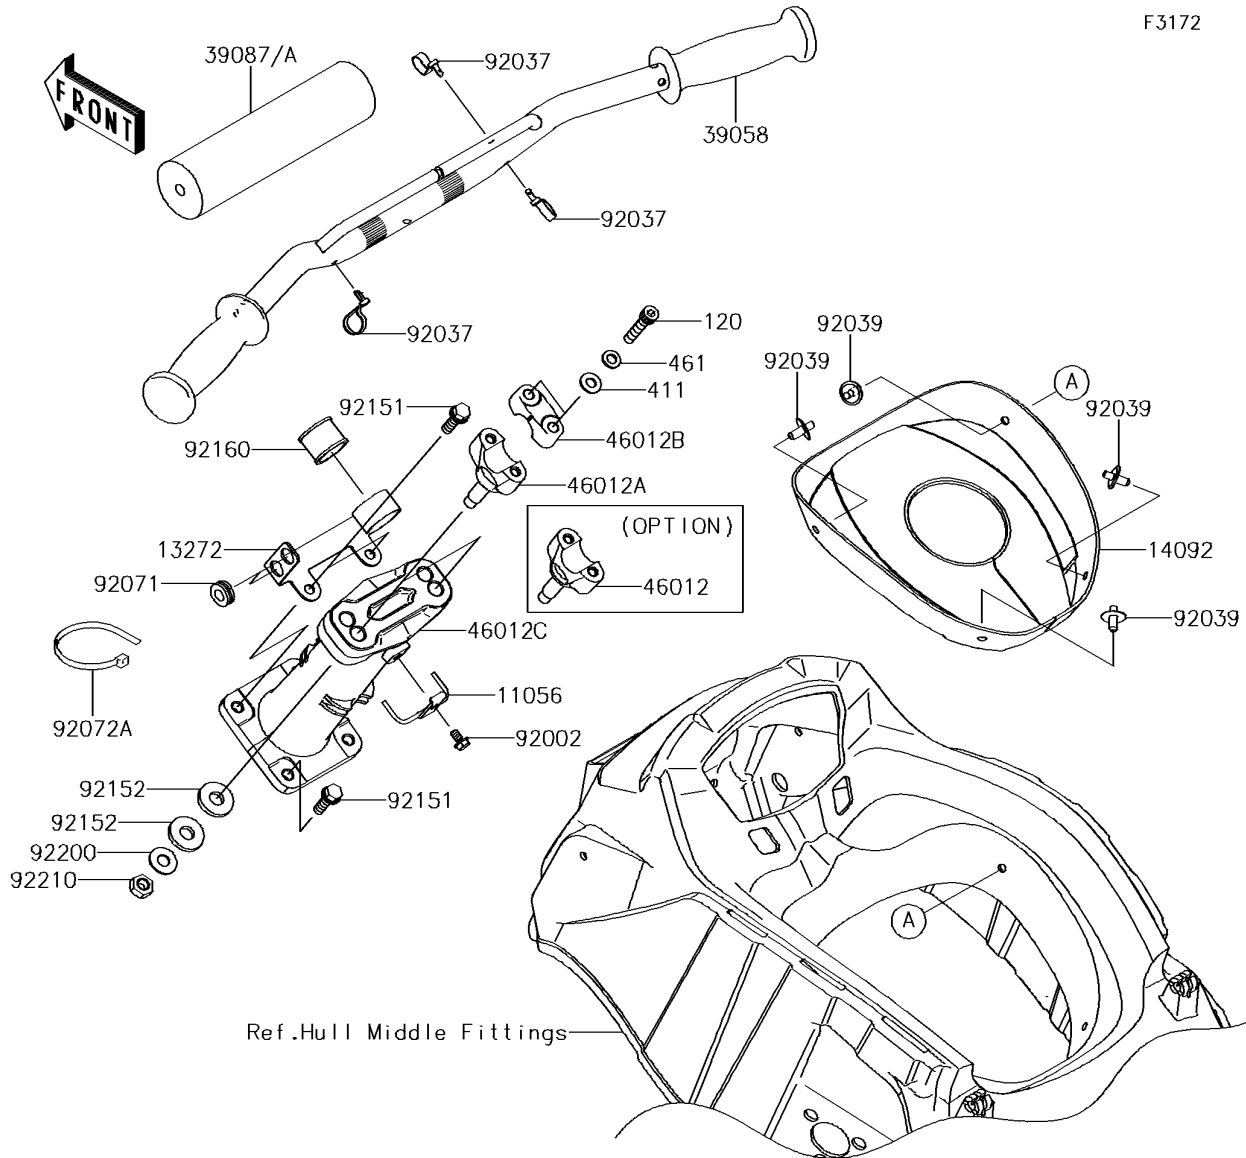

2014 Jet Ski® Ultra® 310R PARTS DIAGRAM

Handlebar

F3172

2014 Jet Ski® Ultra® 310R PARTS LIST

Handlebar

ITEM NAME	PART NUMBER	QUANTITY
BRACKET (Ref # 11056)	11056-2688	1
BOLT-SOCKET,8X40 (Ref # 120)	120R0840	1
SHAFT (Ref # 13107)	13107-3766	1
PLATE (Ref # 13272)	13272-1520	1
COVER,F.BLACK (Ref # 14092)	14092-1124-6Z	1
SCREW-PAN-CROS,5X14 (Ref # 220)	220R0514	1
SCREW-PAN-CROS,5X25 (Ref # 220A)	220R0525	1
SCREW-PAN-CROS,5X30 (Ref # 220B)	220R0530	1
SWITCH-ASSY,STOP&START (Ref # 27045)	27045-3767	1
HANDLE-COMP,F.BLACK (Ref # 39058)	39058-0021-6Z	1
LEVER-ASSY-THROTTLE (Ref # 39074)	39074-3729	1
LEVER-THROTTLE (Ref # 39075)	39075-3715	1
PAD-HANDLE (Ref # 39087)	39087-0011	1
WASHER-PLAIN,8MM (Ref # 411)	411S0800	1
HOLDER-HANDLE,OFF SET 5MM (Ref # 46012)	46012-0333	1
HOLDER-HANDLE (Ref # 46012A)	46012-0334	1
HOLDER-HANDLE (Ref # 46012B)	46012-0336	1
HOLDER-HANDLE (Ref # 46012C)	46012-0339	1
WASHER-SPRING,8MM (Ref # 461)	461S0800	1
BOLT,6X12 (Ref # 92002)	92002-3763	1
RING-SNAP (Ref # 92033)	92033-3723	1
CLAMP,SPEED,L=58 (Ref # 92037)	92037-1163	1
RIVET (Ref # 92039)	92039-3785	1
GROMMET (Ref # 92071)	92071-3716	1
BAND,TETHER SWITCH (Ref # 92072)	92072-3809	1
BAND,L=372.24 (Ref # 92072A)	92072-3883	1
SPRING (Ref # 92144)	92144-3749	1
BOLT,8X30 (Ref # 92151)	92151-3771	1
COLLAR,12.5X28X5 (Ref # 92152)	92152-1850	1

2014 Jet Ski® Ultra® 310R PARTS LIST

Handlebar

ITEM NAME	PART NUMBER	QUANTITY
DAMPER,SPEED CONTROL (Ref # 92160)	92160-1625	1
WASHER,10.5X24X1.5 (Ref # 92200)	92200-0154	1
WASHER (Ref # 92200A)	92200-3738	1
NUT,LOCK,10MM (Ref # 92210)	92210-3792	1