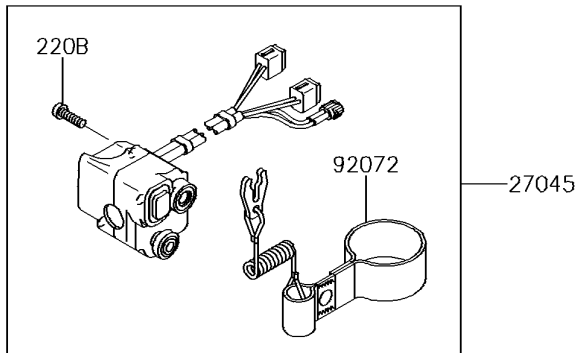

2014 Jet Ski® Ultra® 310R PARTS DIAGRAM

Handlebar

F3172

2014 Jet Ski® Ultra® 310R PARTS LIST

Handlebar

ITEM NAME	PART NUMBER	QUANTITY
BRACKET (Ref # 11056)	11056-2688	1
BOLT-SOCKET,8X40 (Ref # 120)	120R0840	1
SHAFT (Ref # 13107)	13107-3766	1
PLATE (Ref # 13272)	13272-1520	1
COVER,F.BLACK (Ref # 14092)	14092-1124-6Z	1
SCREW-PAN-CROS,5X14 (Ref # 220)	220R0514	1
SCREW-PAN-CROS,5X25 (Ref # 220A)	220R0525	1
SCREW-PAN-CROS,5X30 (Ref # 220B)	220R0530	1
SWITCH-ASSY,STOP&START (Ref # 27045)	27045-3767	1
HANDLE-COMP,F.BLACK (Ref # 39058)	39058-0021-6Z	1
LEVER-ASSY-THROTTLE (Ref # 39074)	39074-3729	1
LEVER-THROTTLE (Ref # 39075)	39075-3715	1
PAD-HANDLE (Ref # 39087)	39087-0011	1
WASHER-PLAIN,8MM (Ref # 411)	411S0800	1
HOLDER-HANDLE,OFF SET 5MM (Ref # 46012)	46012-0333	1
HOLDER-HANDLE (Ref # 46012A)	46012-0334	1
HOLDER-HANDLE (Ref # 46012B)	46012-0336	1
HOLDER-HANDLE (Ref # 46012C)	46012-0339	1
WASHER-SPRING,8MM (Ref # 461)	461S0800	1
BOLT,6X12 (Ref # 92002)	92002-3763	1
RING-SNAP (Ref # 92033)	92033-3723	1
CLAMP,SPEED,L=58 (Ref # 92037)	92037-1163	1
RIVET (Ref # 92039)	92039-3785	1
GROMMET (Ref # 92071)	92071-3716	1
BAND,TETHER SWITCH (Ref # 92072)	92072-3809	1
BAND,L=372.24 (Ref # 92072A)	92072-3883	1
SPRING (Ref # 92144)	92144-3749	1
BOLT,8X30 (Ref # 92151)	92151-3771	1
COLLAR,12.5X28X5 (Ref # 92152)	92152-1850	1

2014 Jet Ski® Ultra® 310R PARTS LIST

Handlebar

ITEM NAME	PART NUMBER	QUANTITY
DAMPER,SPEED CONTROL (Ref # 92160)	92160-1625	1
WASHER,10.5X24X1.5 (Ref # 92200)	92200-0154	1
WASHER (Ref # 92200A)	92200-3738	1
NUT,LOCK,10MM (Ref # 92210)	92210-3792	1