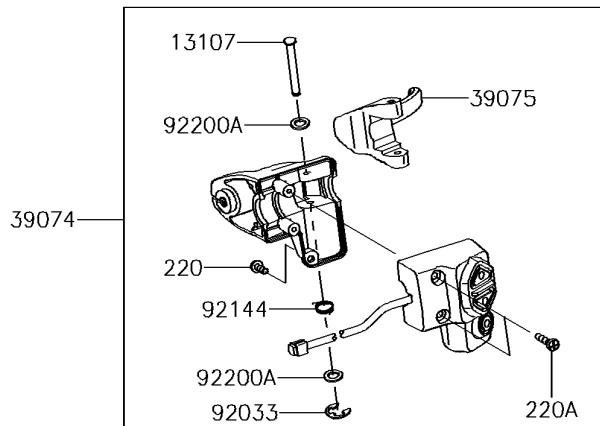

2014 Jet Ski® Ultra® 310R PARTS DIAGRAM

Handlebar

F3172

2014 Jet Ski® Ultra® 310R PARTS LIST

Handlebar

ITEM NAME	PART NUMBER	QUANTITY
BRACKET (Ref # 11056)	11056-2688	1
BOLT-SOCKET,8X40 (Ref # 120)	120R0840	1
SHAFT (Ref # 13107)	13107-3766	1
PLATE (Ref # 13272)	13272-1520	1
COVER,F.BLACK (Ref # 14092)	14092-1124-6Z	1
SCREW-PAN-CROS,5X14 (Ref # 220)	220R0514	1
SCREW-PAN-CROS,5X25 (Ref # 220A)	220R0525	1
SCREW-PAN-CROS,5X30 (Ref # 220B)	220R0530	1
SWITCH-ASSY,STOP&START (Ref # 27045)	27045-3767	1
HANDLE-COMP,F.BLACK (Ref # 39058)	39058-0021-6Z	1
LEVER-ASSY-THROTTLE (Ref # 39074)	39074-3729	1
LEVER-THROTTLE (Ref # 39075)	39075-3715	1
PAD-HANDLE (Ref # 39087)	39087-0011	1
WASHER-PLAIN,8MM (Ref # 411)	411S0800	1
HOLDER-HANDLE,OFF SET 5MM (Ref # 46012)	46012-0333	1
HOLDER-HANDLE (Ref # 46012A)	46012-0334	1
HOLDER-HANDLE (Ref # 46012B)	46012-0336	1
HOLDER-HANDLE (Ref # 46012C)	46012-0339	1
WASHER-SPRING,8MM (Ref # 461)	461S0800	1
BOLT,6X12 (Ref # 92002)	92002-3763	1
RING-SNAP (Ref # 92033)	92033-3723	1
CLAMP,SPEED,L=58 (Ref # 92037)	92037-1163	1
RIVET (Ref # 92039)	92039-3785	1
GROMMET (Ref # 92071)	92071-3716	1
BAND,TETHER SWITCH (Ref # 92072)	92072-3809	1
BAND,L=372.24 (Ref # 92072A)	92072-3883	1
SPRING (Ref # 92144)	92144-3749	1
BOLT,8X30 (Ref # 92151)	92151-3771	1
COLLAR,12.5X28X5 (Ref # 92152)	92152-1850	1

2014 Jet Ski® Ultra® 310R PARTS LIST

Handlebar

ITEM NAME	PART NUMBER	QUANTITY
DAMPER,SPEED CONTROL (Ref # 92160)	92160-1625	1
WASHER,10.5X24X1.5 (Ref # 92200)	92200-0154	1
WASHER (Ref # 92200A)	92200-3738	1
NUT,LOCK,10MM (Ref # 92210)	92210-3792	1