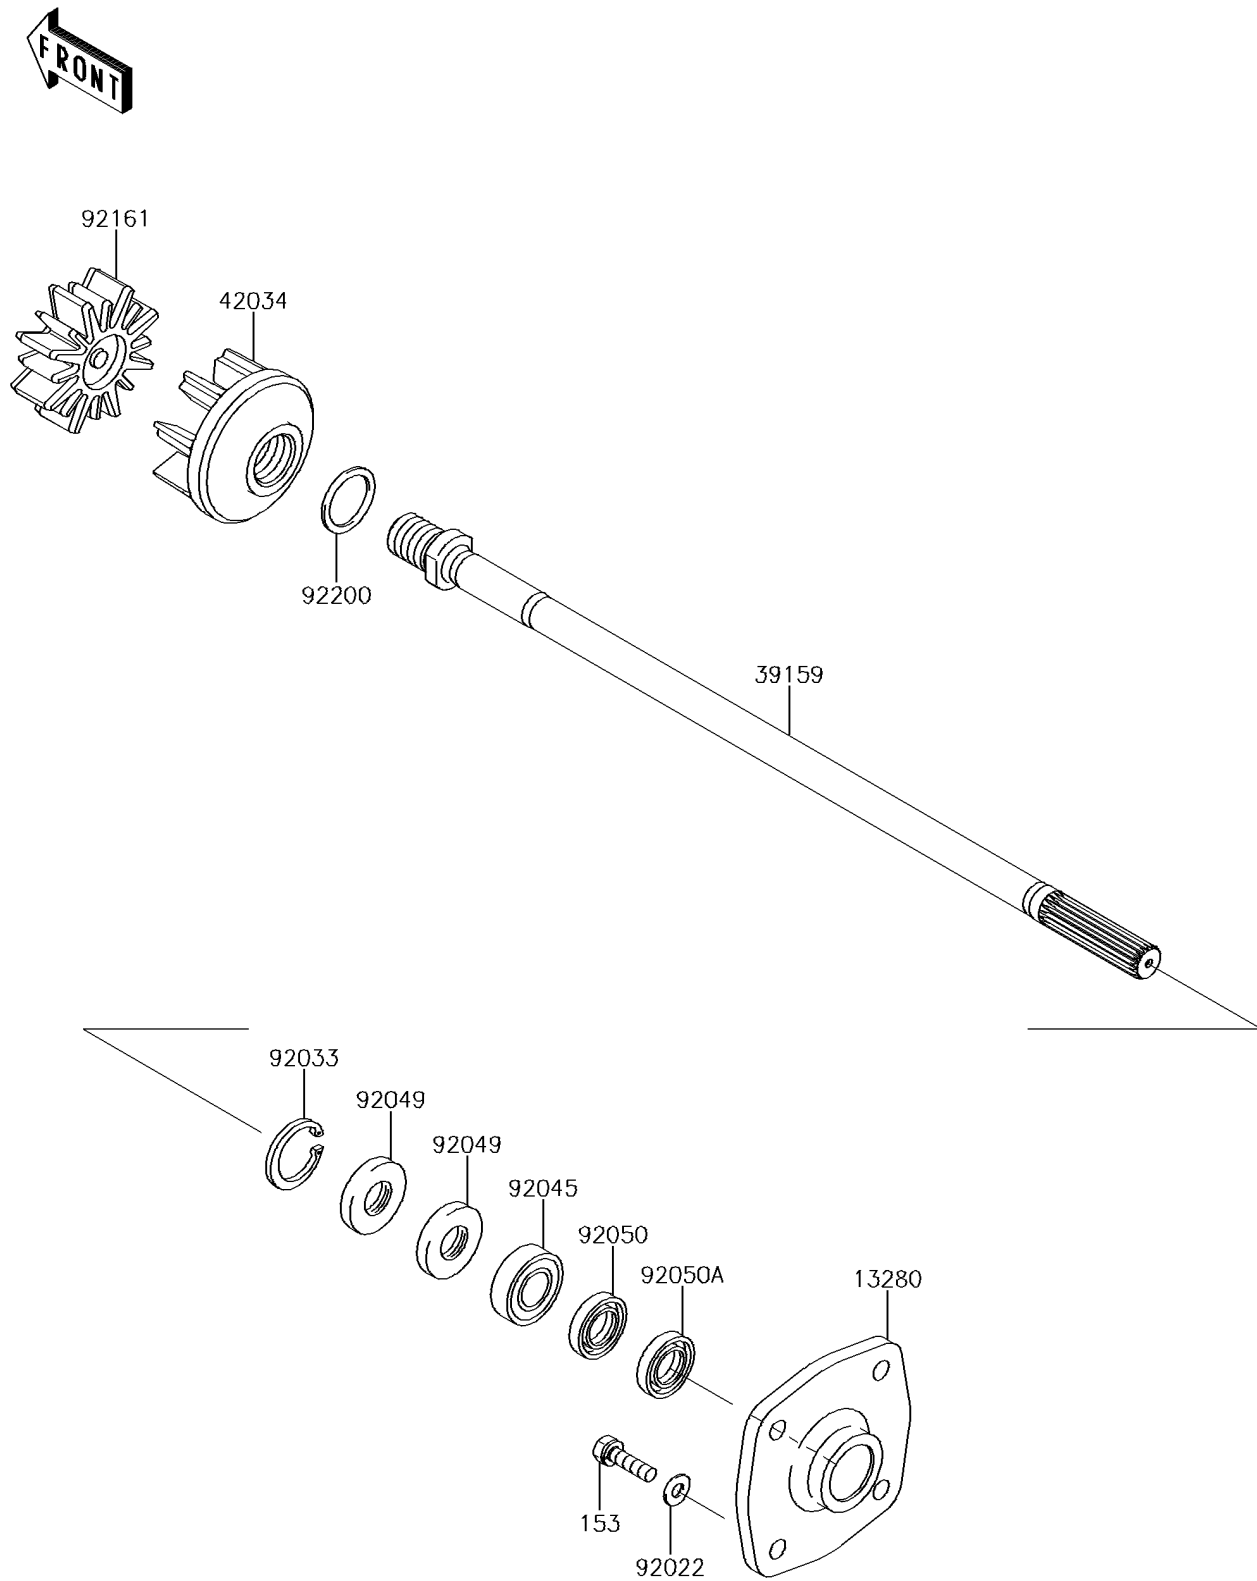

2014 Jet Ski® Ultra® 310R PARTS DIAGRAM

Drive Shaft

E3134

2014 Jet Ski® Ultra® 310R PARTS LIST

Drive Shaft

ITEM NAME	PART NUMBER	QUANTITY
HOLDER (Ref # 13280)	13280-3756	1
BOLT-WS-SMALL,8X30 (Ref # 153)	153R0830	1
SHAFT-DRIVE (Ref # 39159)	39159-0044	1
COUPLING (Ref # 42034)	42034-3720	1
WASHER,8.2X18X1.5 (Ref # 92022)	92022-1964	1
RING-SNAP,42MM (Ref # 92033)	92033-3713	1
BEARING-BALL,60042RD (Ref # 92045)	92045-3705	1
SEAL-OIL,S620426 (Ref # 92049)	92049-3707	1
SEAL-OIL,SCY20368 (Ref # 92050)	92050-502	1
SEAL-OIL,SC20367 (Ref # 92050A)	92050-503	1
DAMPER,COUPLING (Ref # 92161)	92161-3797	1
WASHER,30.5X38X2 (Ref # 92200)	92200-3809	1