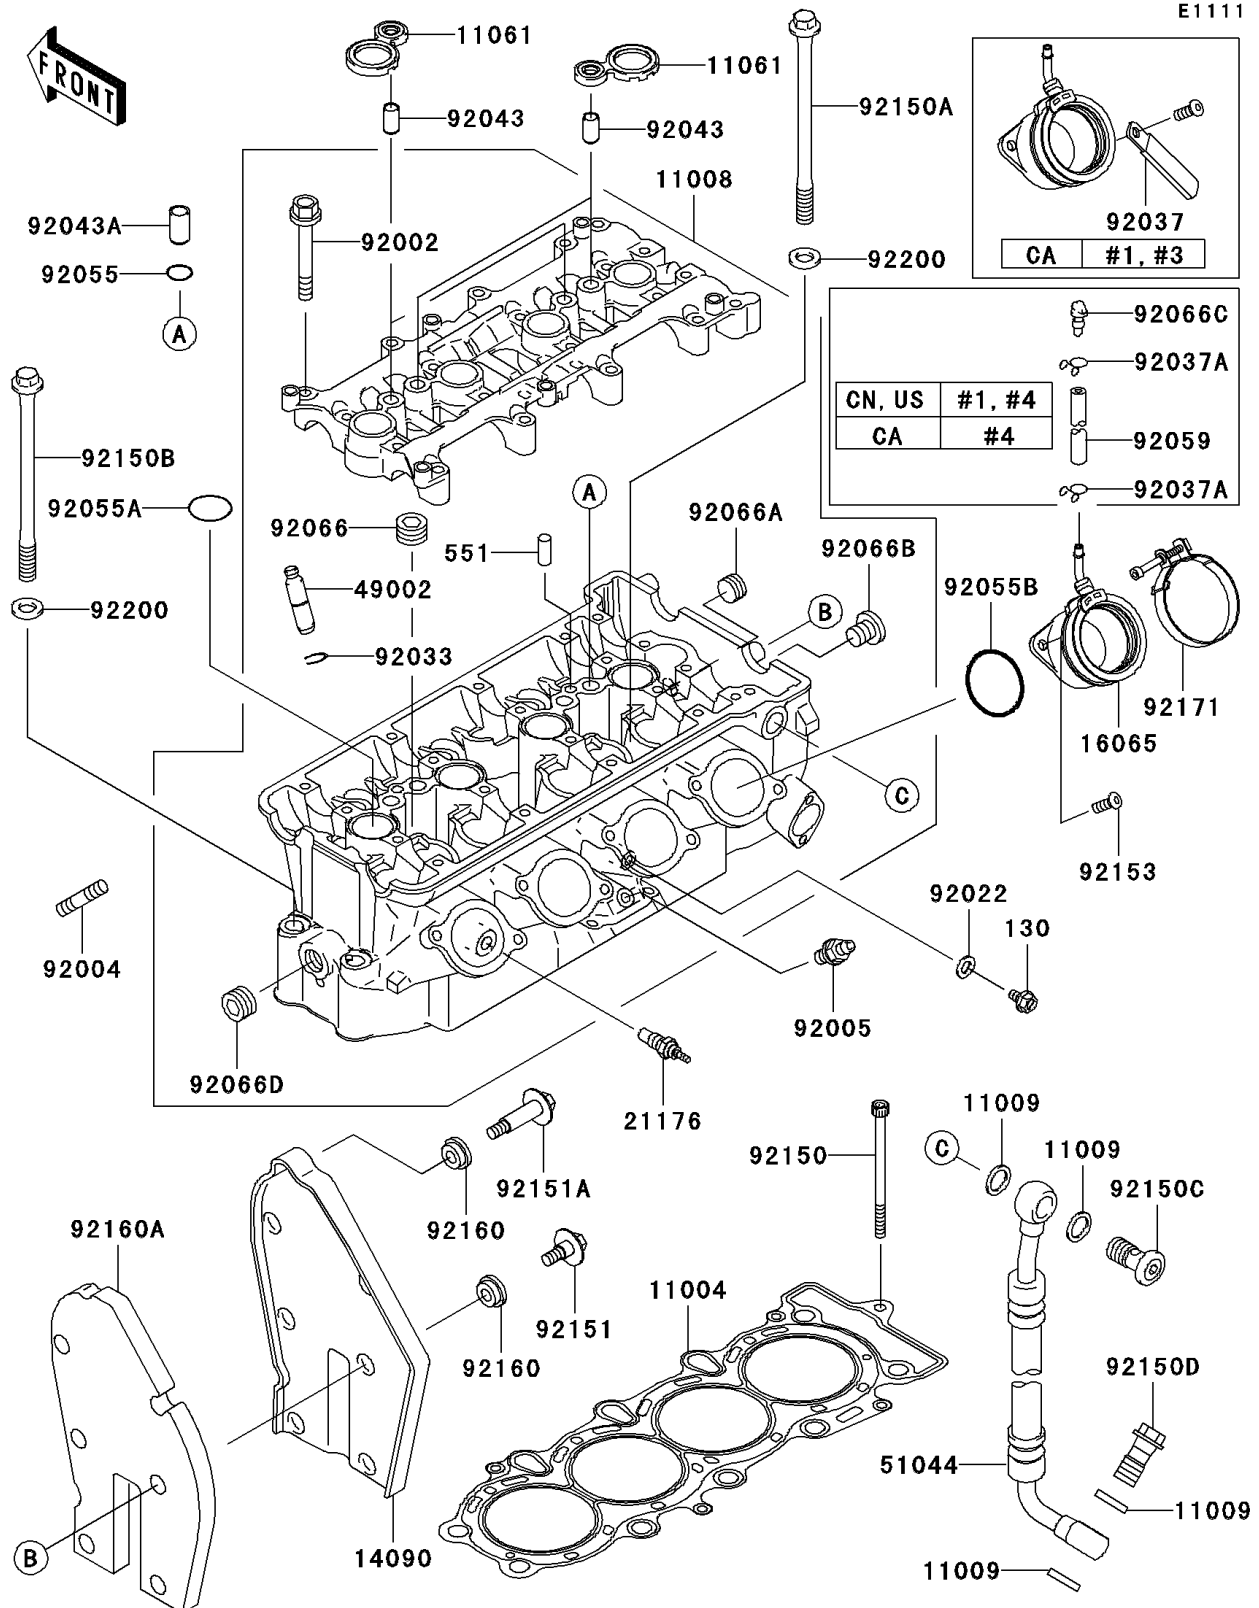

2006 ZZR®600 PARTS DIAGRAM

Cylinder Head

2006 ZZR®600 PARTS LIST

Cylinder Head

ITEM NAME	PART NUMBER	QUANTITY
GASKET-HEAD (Ref # 11004)	11004-1348	1
HEAD-COMP-CYLINDER (Ref # 11008)	11008-1397	1
GASKET,14X19.5X1.4 (Ref # 11009)	11009-1461	1
GASKET,BEARING CAP (Ref # 11061)	11061-0042	1
COVER (Ref # 14090)	14090-1900	1
HOLDER-CARBURETOR (Ref # 16065)	16065-1375	1
SENSOR (Ref # 21176)	21176-1075	1
GUIDE-VALVE (Ref # 49002)	49002-1144	1
TUBE-ASSY,OIL (Ref # 51044)	51044-1179	1
BOLT,6X40 (Ref # 92002)	92002-1756	1
STUD,8X22 (Ref # 92004)	92004-0025	1
FITTING (Ref # 92005)	92005-1273	1
WASHER,6.2X11X1 (Ref # 92022)	92022-304	1
RING-SNAP (Ref # 92033)	92033-1247	1
PIN,6.2X8X14 (Ref # 92043)	92043-1263	1
PIN,8.2X10X14 (Ref # 92043A)	92043-1264	1
RING-O,11.7X1.4 (Ref # 92055)	92055-0073	1
RING-O,25.5X2 (Ref # 92055A)	92055-0074	1
RING-O,42X1.9 (Ref # 92055B)	92055-1536	1
PLUG,PT1/2X12.5 (Ref # 92066)	92066-0002	1
PLUG,PT1/8X7 (Ref # 92066A)	92066-1227	1
PLUG,PT1/4X8.9 (Ref # 92066B)	92066-1260	1
PLUG,PT3/8X10 (Ref # 92066D)	92066-1420	1
BOLT,SOCKET,6X92 (Ref # 92150)	92150-1928	1
BOLT,L=148 (Ref # 92150A)	92150-1934	1
BOLT,L=140 (Ref # 92150B)	92150-1935	1
BOLT (Ref # 92150C)	92150-1944	1
BOLT (Ref # 92150D)	92150-1945	1
BOLT,L=17 (Ref # 92151)	92151-1299	1

2006 ZZR®600 PARTS LIST

Cylinder Head

ITEM NAME	PART NUMBER	QUANTITY
BOLT,6X34 (Ref # 92151A)	92151-1836	1
BOLT-FLANGED,6X10 (Ref # 130)	130Y0610	1
PIN-DOWEL,6X12 (Ref # 551)	551A0612	1
BOLT,TORX,M6X14 (Ref # 92153)	92153-0406	1
DAMPER (Ref # 92160)	92160-1681	1
DAMPER (Ref # 92160A)	92160-1894	1
CLAMP (Ref # 92171)	92171-1155	1
WASHER,10.5X19X2.3 (Ref # 92200)	92200-1042	1
CLAMP,L=45 (Ref # 92037)	92037-1539	1
CLAMP (Ref # 92037A)	92037-1712	2
TUBE,4X9X100 (Ref # 92059)	92059-1058	2
PLUG (Ref # 92066C)	92066-1347	2