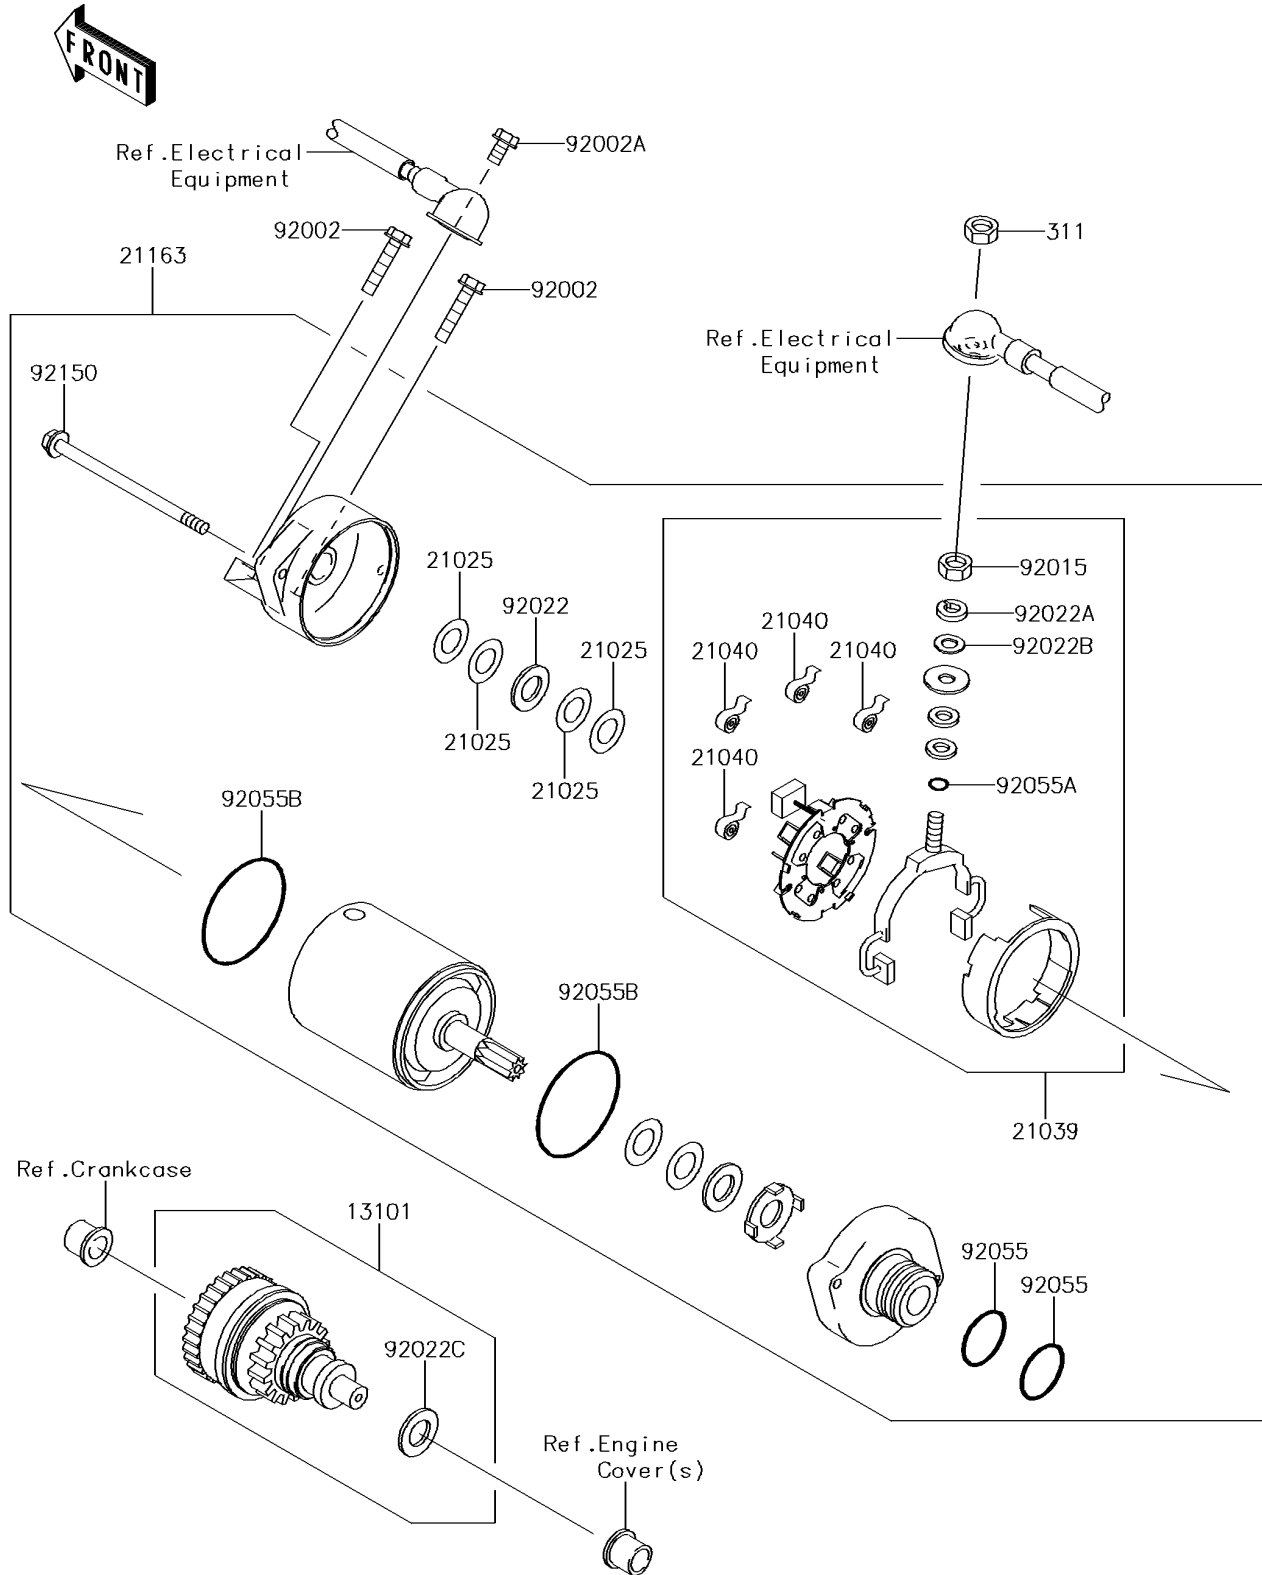

## 2014 Jet Ski® Ultra® 310R PARTS DIAGRAM

Starter Motor

E1840

## 2014 Jet Ski® Ultra® 310R PARTS LIST

Starter Motor

| ITEM NAME                           | PART NUMBER | QUANTITY |
|-------------------------------------|-------------|----------|
| GEAR-ASSY (Ref # 13101)             | 13101-3710  | 1        |
| WASHER,9.1X18X0.2 (Ref # 21025)     | 21025-011   | 1        |
| BRUSH,CARBON (Ref # 21039)          | 21039-3703  | 1        |
| SPRING-BRUSH (Ref # 21040)          | 21040-1055  | 1        |
| STARTER-ELECTRIC (Ref # 21163)      | 21163-3721  | 1        |
| NUT-HEX,6MM (Ref # 311)             | 311R0600    | 1        |
| BOLT,6X25 (Ref # 92002)             | 92002-3714  | 1        |
| BOLT,6X12 (Ref # 92002A)            | 92002-3763  | 1        |
| NUT,6MM (Ref # 92015)               | 92015-3710  | 1        |
| WASHER,9.1X18X0.8 (Ref # 92022)     | 92022-1132  | 1        |
| WASHER,6MM (Ref # 92022A)           | 92022-3711  | 1        |
| WASHER,6MM (Ref # 92022B)           | 92022-3713  | 1        |
| WASHER,12X24X1.0 (Ref # 92022C)     | 92022-3731  | 1        |
| RING-O (Ref # 92055)                | 92055-1276  | 1        |
| RING-O,4.5X2.0 (Ref # 92055A)       | 92055-1370  | 1        |
| RING-O,STARTER MOTOR (Ref # 92055B) | 92055-1381  | 1        |
| BOLT (Ref # 92150)                  | 92150-3772  | 1        |