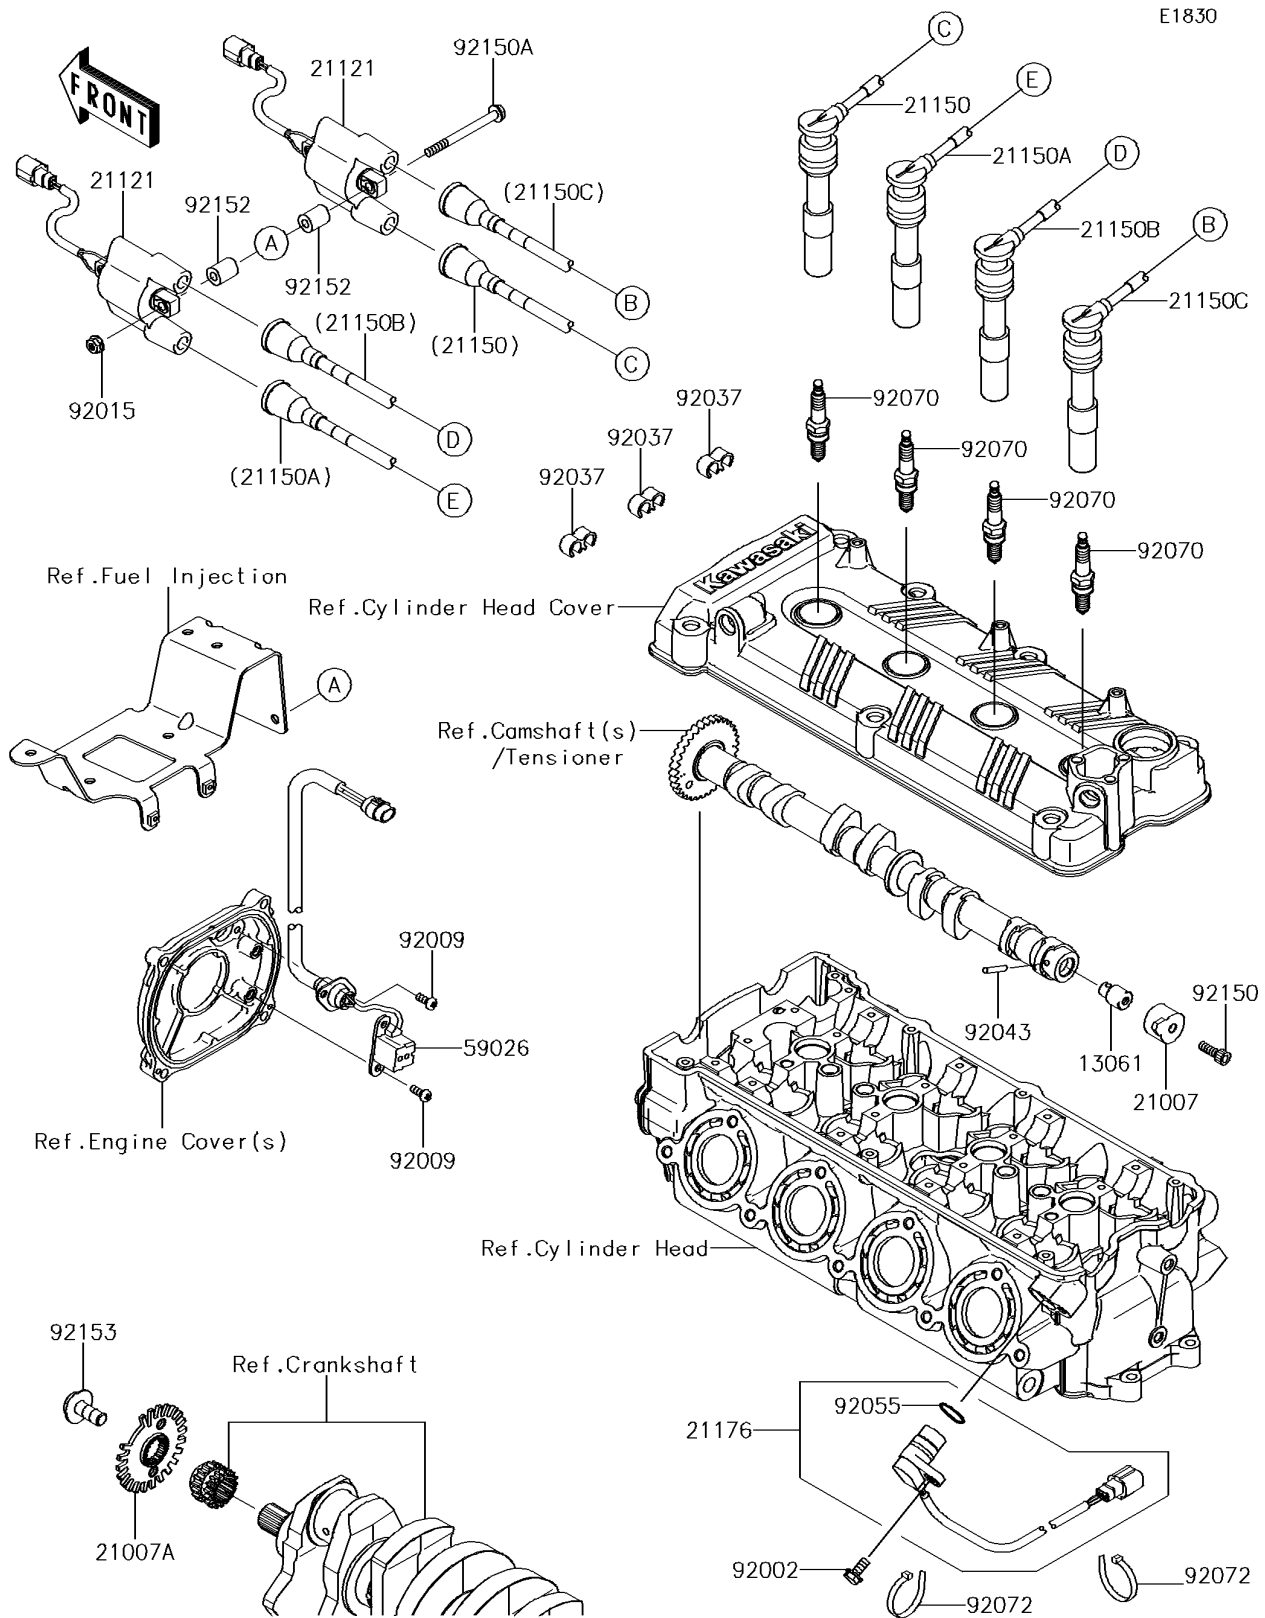

2014 Jet Ski® Ultra® 310R PARTS DIAGRAM

Ignition System

2014 Jet Ski® Ultra® 310R PARTS LIST

Ignition System

ITEM NAME	PART NUMBER	QUANTITY
BOSS,CAM SENSOR (Ref # 13061)	13061-1687	1
ROTOR,EX CAM (Ref # 21007)	21007-3742	1
ROTOR,PULSING (Ref # 21007A)	21007-3747	1
COIL-IGNITION (Ref # 21121)	21121-0720	1
CORD-ASSY,#1,L=340 (Ref # 21150)	21150-0006	1
CORD-ASSY,#2,L=450 (Ref # 21150A)	21150-0007	1
CORD-ASSY,#3,L=540 (Ref # 21150B)	21150-0008	1
CORD-ASSY,#4,L=600 (Ref # 21150C)	21150-0009	1
SENSOR,CAM ANGLE (Ref # 21176)	21176-1077	1
COIL-PULSING (Ref # 59026)	59026-3702	1
BOLT,6X16 (Ref # 92002)	92002-3728	1
SCREW,5X12 (Ref # 92009)	92009-1296	1
NUT,6MM (Ref # 92015)	92015-3767	1
CLAMP,CORD (Ref # 92037)	92037-1603	1
PIN (Ref # 92043)	92043-1575	1
RING-O (Ref # 92055)	92055-1639	1
PLUG-SPARK,PMR9B(NGK) (Ref # 92070)	92070-3707	1
BAND,L=188.85 (Ref # 92072)	92072-0105	1
BOLT,6X18 (Ref # 92150)	92150-1645	1
BOLT,6X70 (Ref # 92150A)	92150-3753	1
COLLAR (Ref # 92152)	92152-3738	1
BOLT,FLANGED,8X23 (Ref # 92153)	92153-0549	1