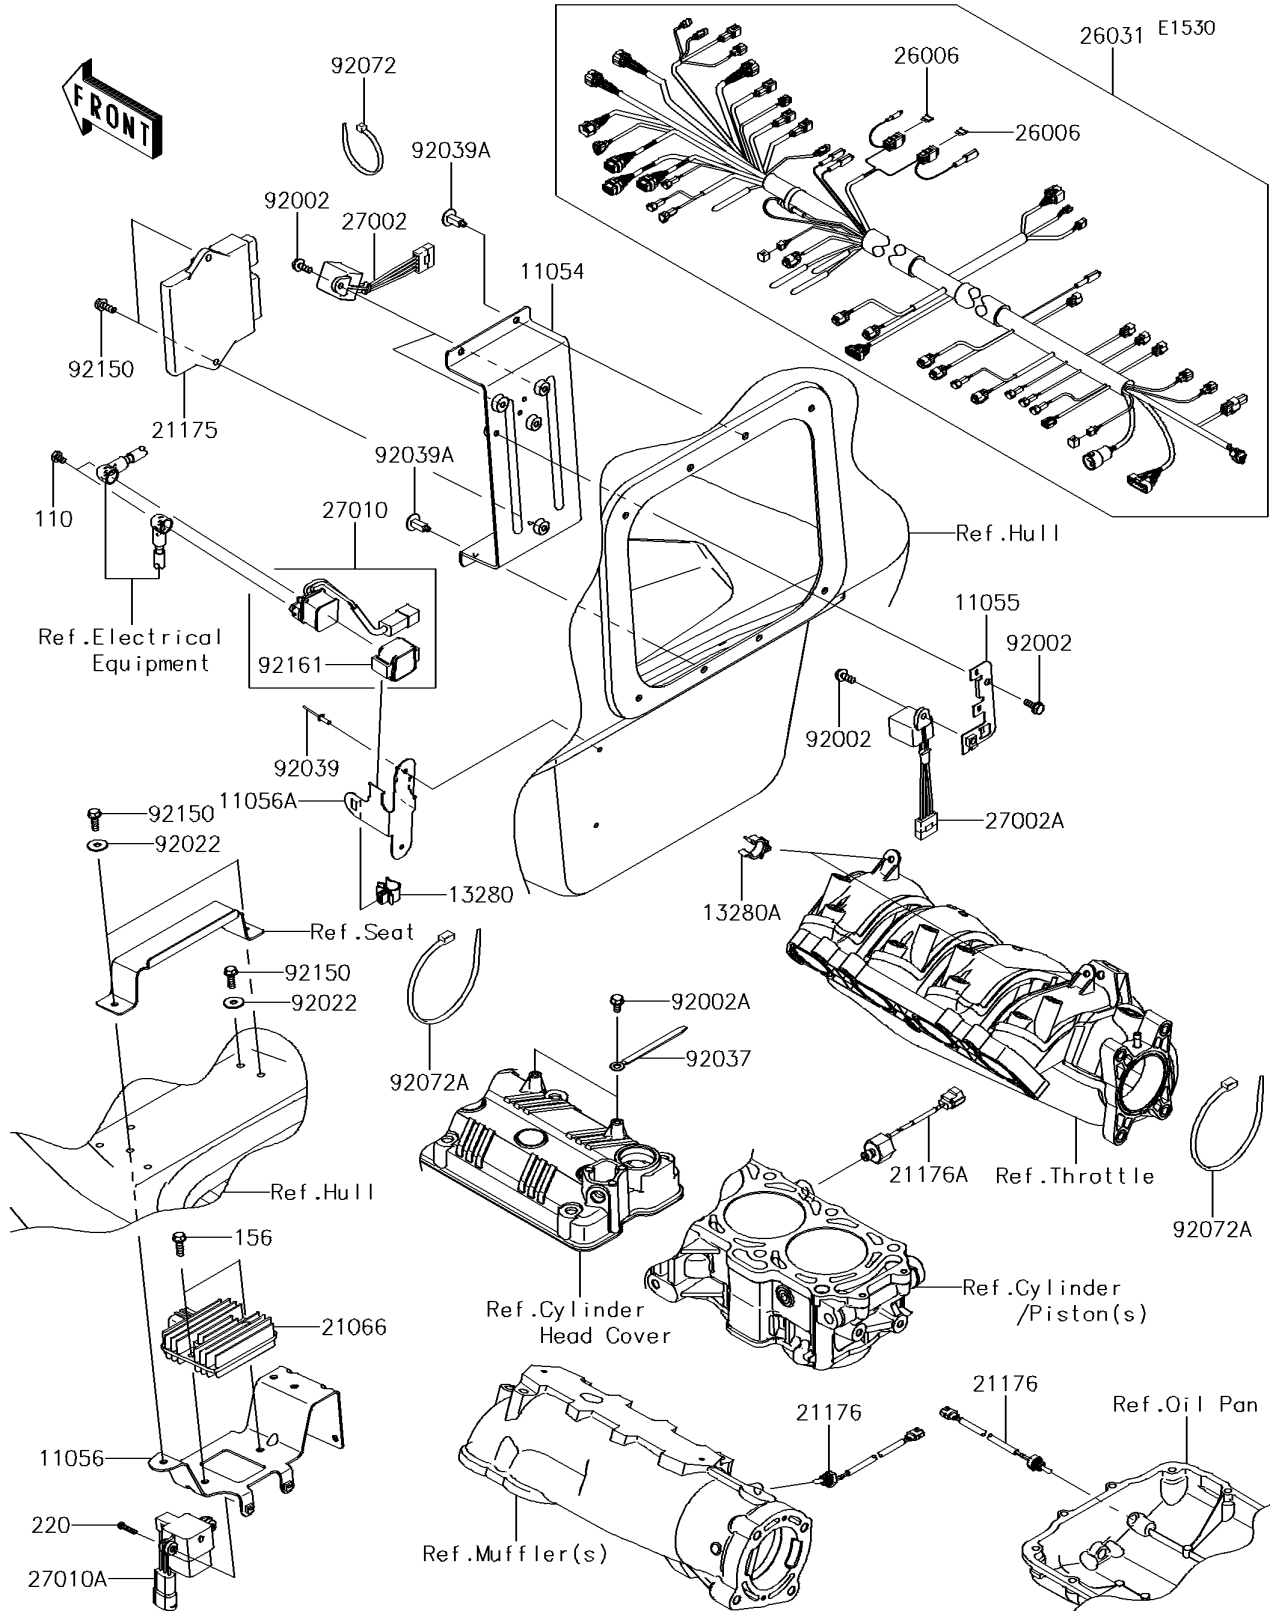

## 2014 Jet Ski® Ultra® 310R PARTS DIAGRAM

Fuel Injection

## 2014 Jet Ski® Ultra® 310R PARTS LIST

Fuel Injection

ITEM NAME	PART NUMBER	QUANTITY
BOLT,6X8 (Ref # 110)	110R0608	1
BRACKET,ECU&RELAY (Ref # 11054)	11054-3743	1
BRACKET,FUSE (Ref # 11055)	11055-3713	1
BRACKET,REGULATOR&VDS (Ref # 11056)	11056-3702	1
BRACKET,SWITCH (Ref # 11056A)	11056-3855	1
HOLDER (Ref # 13280)	13280-0789	1
HOLDER,HARNESS (Ref # 13280A)	13280-3760	1
BOLT-WP,6X20 (Ref # 156)	156R0620	1
REGULATOR-VOLTAGE (Ref # 21066)	21066-3718	1
CONTROL UNIT-ELECTRONIC (Ref # 21175)	21175-0954	1
SENSOR,TEMP (Ref # 21176)	21176-0741	1
SENSOR,KNOCK (Ref # 21176A)	21176-0770	1
SCREW-PAN-CROS,4X20 (Ref # 220)	220R0420	1
FUSE,MINI BLADE,20A,YELLOW (Ref # 26006)	26006-3704	1
HARNESS,MAIN (Ref # 26031)	26031-1698	1
RELAY-ASSY (Ref # 27002)	27002-3703	1
RELAY-ASSY (Ref # 27002A)	27002-3704	1
SWITCH (Ref # 27010)	27010-0710	1
SWITCH,VDS (Ref # 27010A)	27010-3785	1
BOLT,6X16 (Ref # 92002)	92002-3728	1
BOLT,6X12 (Ref # 92002A)	92002-3763	1
WASHER,6.5X20X1.5 (Ref # 92022)	92022-3710	1
CLAMP,L=100 (Ref # 92037)	92037-3736	1
RIVET (Ref # 92039)	92039-3714	1
RIVET (Ref # 92039A)	92039-3788	1
BAND,L=188.85 (Ref # 92072)	92072-0105	1
BAND,L=372.24 (Ref # 92072A)	92072-3883	1
BOLT,6X18 (Ref # 92150)	92150-3729	1
DAMPER,SWITCH (Ref # 92161)	92161-1625	1