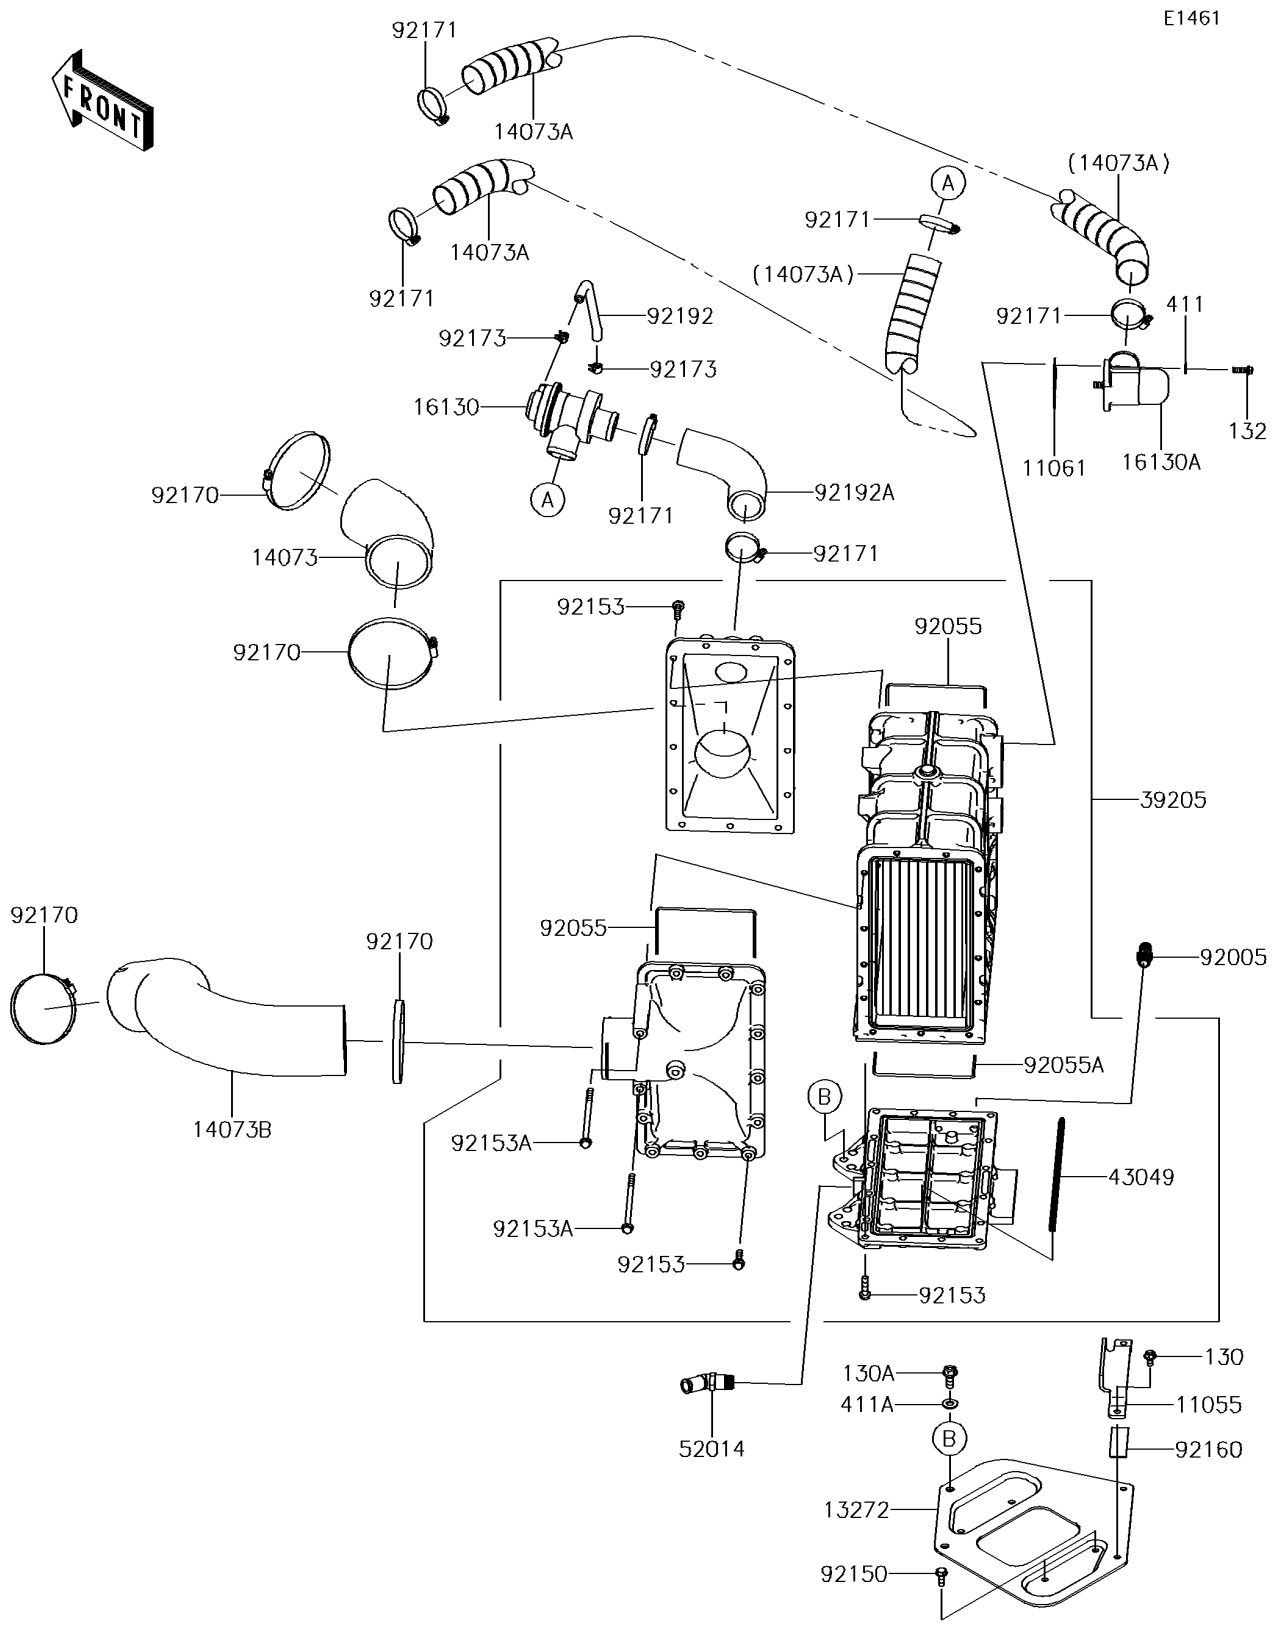

2014 Jet Ski® Ultra® 310R PARTS DIAGRAM

Inter Cooler

2014 Jet Ski® Ultra® 310R PARTS LIST

Inter Cooler

ITEM NAME	PART NUMBER	QUANTITY
BRACKET (Ref # 11055)	11055-3714	1
GASKET (Ref # 11061)	11061-3765	1
BOLT-FLANGED,6X12 (Ref # 130)	130CD0612	1
BOLT-FLANGED,8X20 (Ref # 130A)	130CD0820	1
BOLT-FLANGED-SMALL,6X18 (Ref # 132)	132BC0618	1
PLATE (Ref # 13272)	13272-3721	1
DUCT,I/C-TH. (Ref # 14073)	14073-3823	1
DUCT,BYPASS VALVE-A/C (Ref # 14073A)	14073-3834	1
DUCT,S/C-I/C (Ref # 14073B)	14073-3839	1
VALVE-ASSY-RELIEF,AIR BYPASS (Ref # 16130)	16130-3703	1
VALVE-ASSY-RELIEF,BLOW OFF (Ref # 16130A)	16130-3707	1
HEAT EXCHANGER,INTER COOLER (Ref # 39205)	39205-3702	1
WASHER-PLAIN,6MM (Ref # 411)	411S0600	1
WASHER-PLAIN,8MM (Ref # 411A)	411S0800	1
PACKING (Ref # 43049)	43049-3719	1
ELBOW (Ref # 52014)	52014-3714	1
FITTING (Ref # 92005)	92005-3714	1
RING-O (Ref # 92055)	92055-3779	1
RING-O (Ref # 92055A)	92055-3780	1
BOLT,6X18 (Ref # 92150)	92150-3729	1
BOLT,FLANGED,6X25 (Ref # 92153)	92153-3750	1
BOLT,FLANGED,6X110 (Ref # 92153A)	92153-3751	1
DAMPER (Ref # 92160)	92160-1075	1
CLAMP (Ref # 92170)	92170-3764	1
CLAMP (Ref # 92171)	92171-3725	1
CLAMP (Ref # 92173)	92173-1038	1
TUBE,5.8X10.8X140 (Ref # 92192)	92192-1512	1
TUBE,I/C-ABV (Ref # 92192A)	92192-3784	1