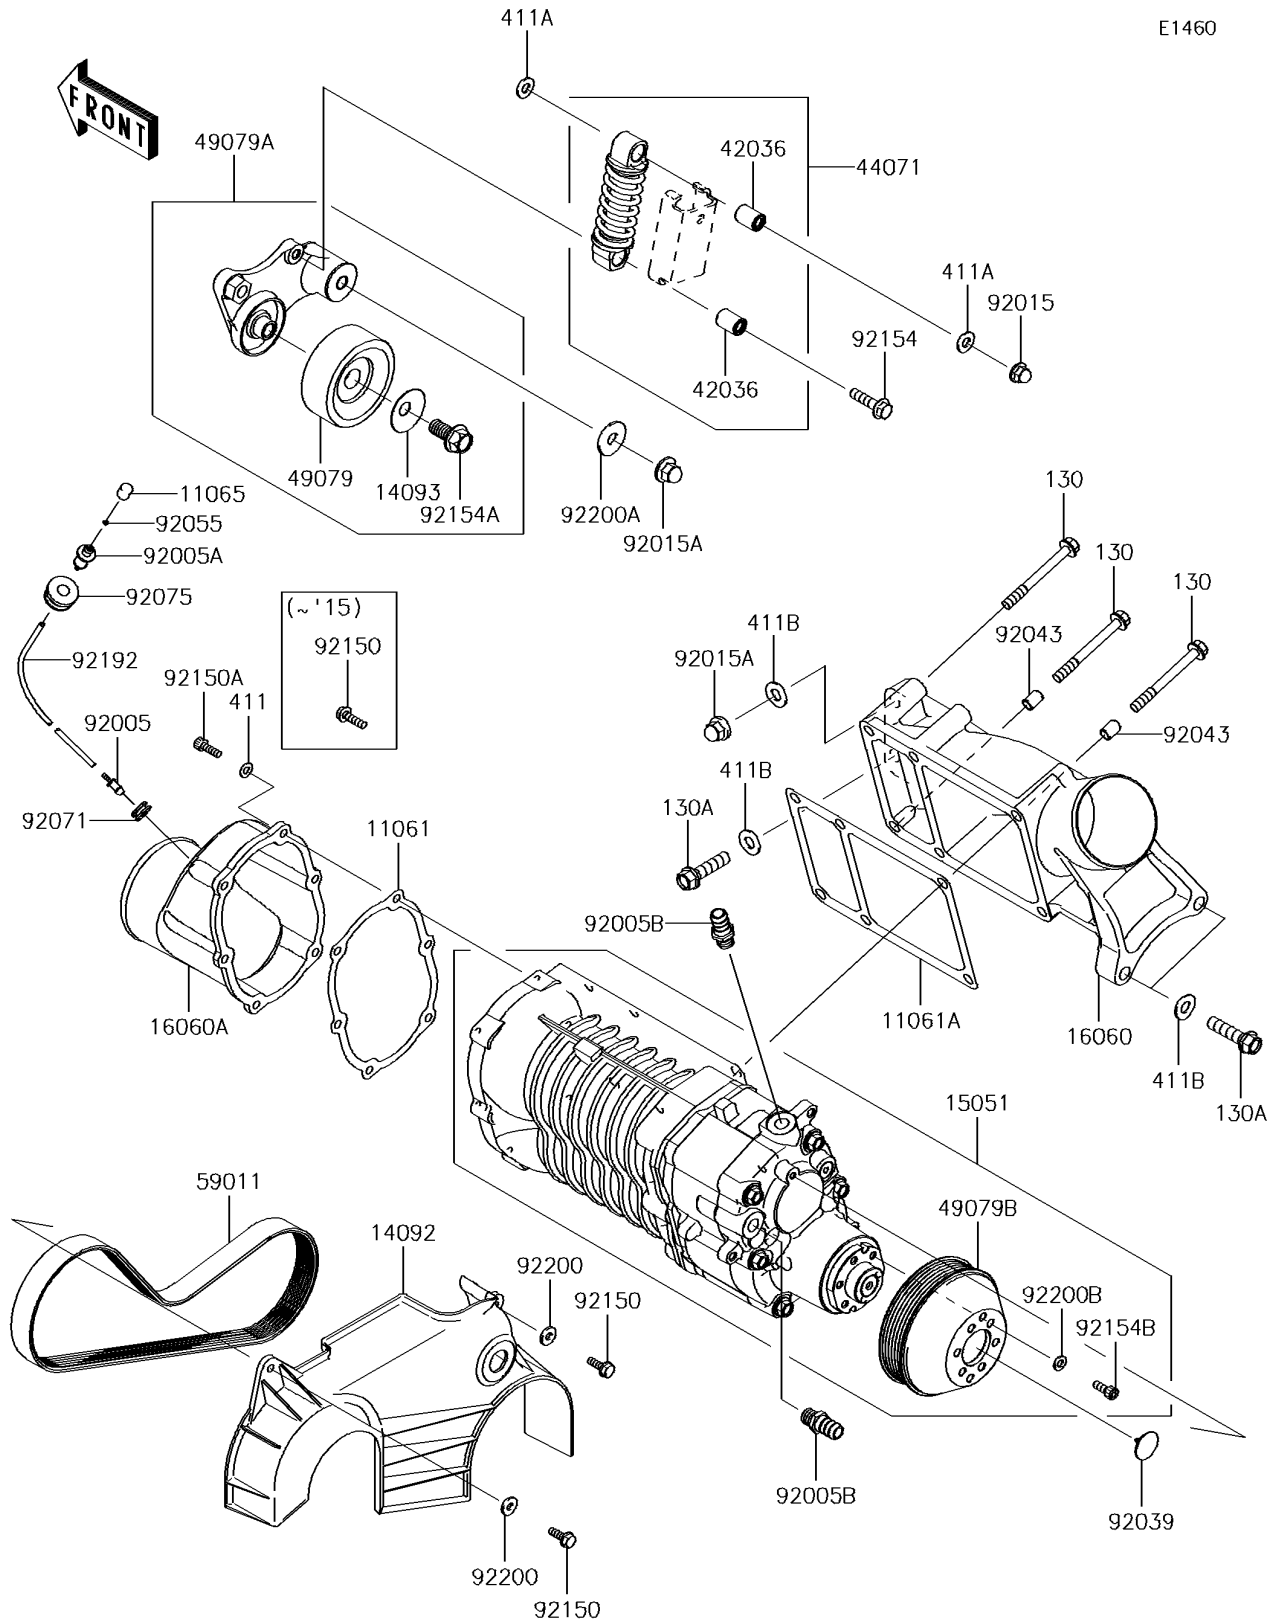

## 2014 Jet Ski® Ultra® 310R PARTS DIAGRAM

Super Charger

E1460

## 2014 Jet Ski® Ultra® 310R PARTS LIST

Super Charger

ITEM NAME	PART NUMBER	QUANTITY
GASKET,COMPRESSOR INLET (Ref # 11061)	11061-0760	1
GASKET,COMPRESSOR OUT (Ref # 11061A)	11061-3763	1
CAP (Ref # 11065)	11065-0156	1
BOLT-FLANGED,8X75 (Ref # 130)	130CD0875	1
BOLT-FLANGED,10X40 (Ref # 130A)	130CD1040	1
COVER,BELT (Ref # 14092)	14092-0838	1
COVER (Ref # 14093)	14093-0222	1
COMPRESSOR-AIR,SUPER CHARGER (Ref # 15051)	15051-3704	1
PIPE-INTAKE,COMPRESSOR OUT (Ref # 16060)	16060-0028	1
PIPE-INTAKE,COMPRESSOR INLET (Ref # 16060A)	16060-0738	1
WASHER-PLAIN,8MM (Ref # 411A)	411S0800	1
WASHER-PLAIN,10MM (Ref # 411B)	411S1000	1
SLEEVE (Ref # 42036)	42036-0713	1
DAMPER-ASSY (Ref # 44071)	44071-0776	1
PULLEY-BELT (Ref # 49079)	49079-0025	1
PULLEY-BELT (Ref # 49079A)	49079-0703	1
PULLEY-BELT (Ref # 49079B)	49079-3704	1
BELT,6PK845 (Ref # 59011)	59011-0032	1
FITTING (Ref # 92005)	92005-0722	1
FITTING (Ref # 92005A)	92005-0723	1
FITTING (Ref # 92005B)	92005-3714	1
NUT,CAP,8MM (Ref # 92015)	92015-1371	1
NUT,10MM (Ref # 92015A)	92015-1649	1
RIVET (Ref # 92039)	92039-3795	1
PIN,8.2X10.5X14 (Ref # 92043)	92043-3764	1
RING-O,2X1 (Ref # 92055)	92055-0718	1
GROMMET (Ref # 92071)	92071-3733	1
DAMPER,FUEL TANK (Ref # 92075)	92075-1424	1
BOLT,6X18 (Ref # 92150)	92150-3729	1

## 2014 Jet Ski® Ultra® 310R PARTS LIST

Super Charger

ITEM NAME	PART NUMBER	QUANTITY
BOLT (Ref # 92154)	92154-0865	1
BOLT (Ref # 92154A)	92154-1626	1
BOLT,SOCKET,6X16 (Ref # 92154B)	92154-3714	1
TUBE,3X4X600 (Ref # 92192)	92192-1004	1
WASHER,6.5X16X2.0 (Ref # 92200)	92200-1543	1
WASHER (Ref # 92200A)	92200-3762	1
WASHER,6.5X13X1.5 (Ref # 92200B)	92200-3814	1