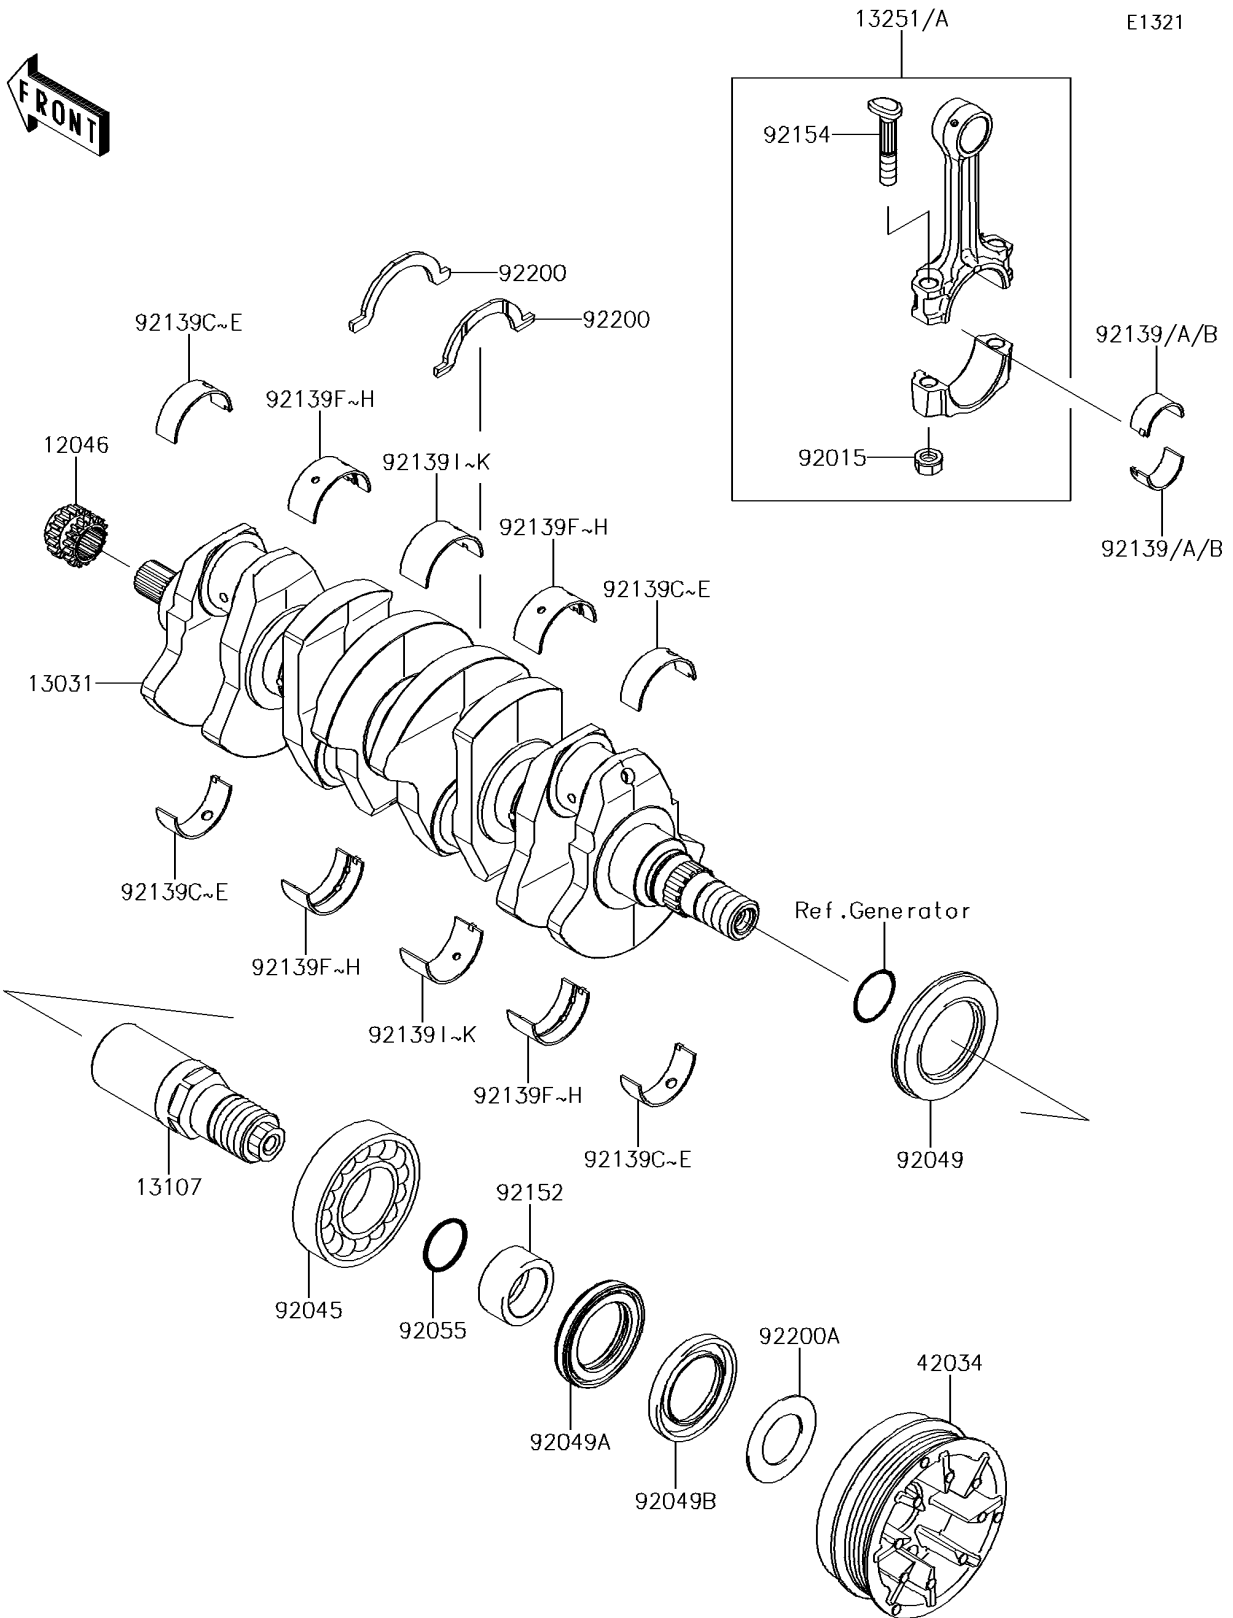

## 2014 Jet Ski® Ultra® 310R PARTS DIAGRAM

Crankshaft

## 2014 Jet Ski® Ultra® 310R PARTS LIST

Crankshaft

ITEM NAME	PART NUMBER	QUANTITY
SPROCKET,17T (Ref # 12046)	12046-3711	1
CRANKSHAFT-COMP (Ref # 13031)	13031-3743	1
SHAFT (Ref # 13107)	13107-3810	1
ROD-ASSY-CONNECTING,I (Ref # 13251)	13251-3703-II	1
ROD-ASSY-CONNECTING,J (Ref # 13251A)	13251-3703-JJ	1
COUPLING (Ref # 42034)	42034-3723	1
NUT,CONNECTING ROD (Ref # 92015)	92015-1559	1
BEARING-BALL,6208ZZ AS2S (Ref # 92045)	92045-3739	1
SEAL-OIL,SD347626LHS (Ref # 92049)	92049-3736	1
SEAL-OIL,FPJ740628.5ZS (Ref # 92049A)	92049-3737	1
SEAL-OIL,S40626NS (Ref # 92049B)	92049-3738	1
RING-O,27.7X2.4 (Ref # 92055)	92055-091	1
BUSHING,CONNECTING ROD,GREEN (Ref # 92139)	92139-0722	1
BUSHING,CONNECTING ROD,YELLOW (Ref # 92139A)	92139-0723	1
BUSHING,CONNECTING ROD,PINK (Ref # 92139B)	92139-0724	1
BUSHING,CRANKSHAFT,#1&#5,GREEN (Ref # 92139C)	92139-0725	1
BUSHING,CRANKSHAFT,#1&#5,YEL (Ref # 92139D)	92139-0726	1
BUSHING,CRANKSHAFT,#1&#5,PINK (Ref # 92139E)	92139-0727	1
BUSHING,CRANKSHAFT,#2&#4,GREEN (Ref # 92139F)	92139-0728	1
BUSHING,CRANKSHAFT,#2&#4,YEL (Ref # 92139G)	92139-0729	1
BUSHING,CRANKSHAFT,#2&#4,PINK (Ref # 92139H)	92139-0730	1
BUSHING,CRANKSHAFT,#3,GREEN (Ref # 92139I)	92139-0731	1
BUSHING,CRANKSHAFT,#3,YELLOW (Ref # 92139J)	92139-0732	1
BUSHING,CRANKSHAFT,#3,PINK (Ref # 92139K)	92139-0733	1
COLLAR,30X40X18 (Ref # 92152)	92152-3759	1
BOLT,CONNECTING ROD,9MM (Ref # 92154)	92154-3720	1
WASHER (Ref # 92200)	92200-3789	1
WASHER,30.5X52X1.5 (Ref # 92200A)	92200-3808	1