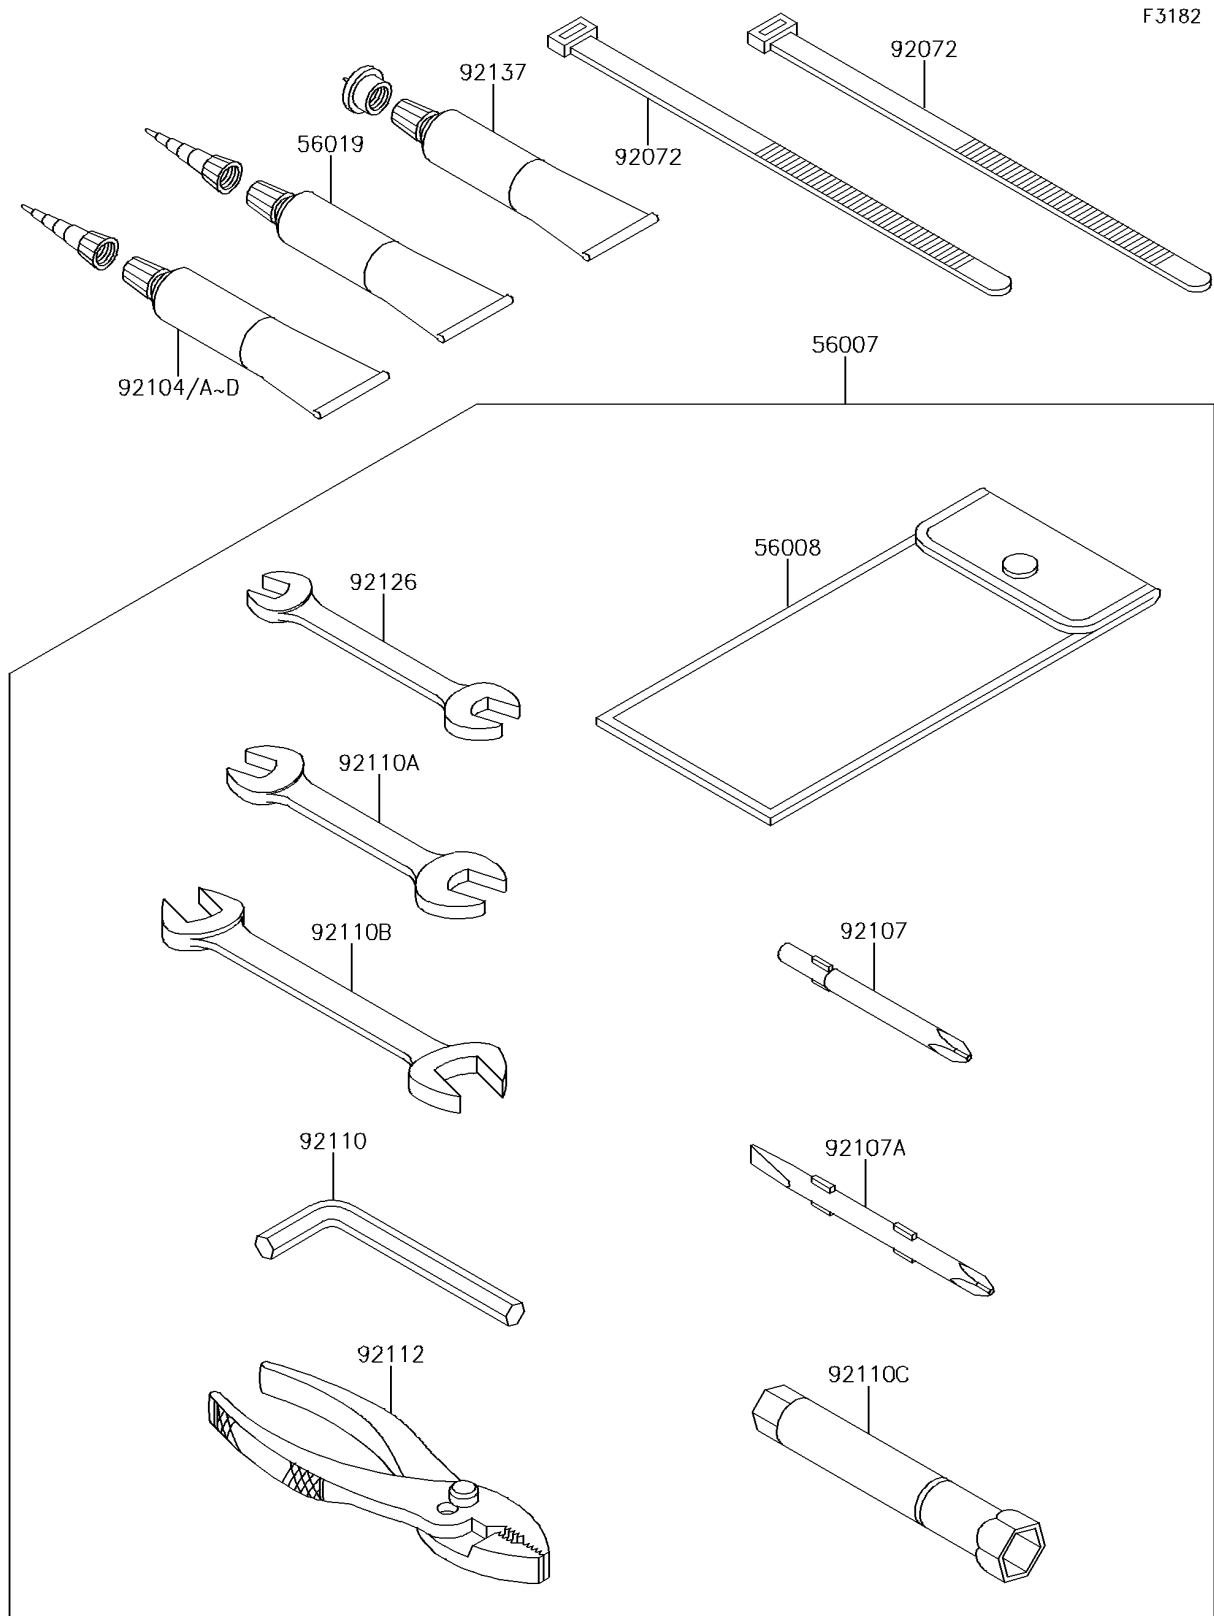

## 2014 Jet Ski® Ultra® 310LX PARTS DIAGRAM

Owner's Tools

## 2014 Jet Ski® Ultra® 310LX PARTS LIST

Owner's Tools

ITEM NAME	PART NUMBER	QUANTITY
TOOL-KIT (Ref # 56007)	56007-3720	1
BAG,TOOL (Ref # 56008)	56008-3706	1
GASKET-LIQUID,TB1211,WHITE (Ref # 56019)	56019-120	1
BAND,L=250 (Ref # 92072)	92072-1237	1
GASKET-LIQUID,TB1211F,CLEAR (Ref # 92104)	92104-0004	1
GASKET-LIQUID,TB1216,GRAY (Ref # 92104A)	92104-1063	1
GASKET-LIQUID,TB1216B,BLACK (Ref # 92104B)	92104-1064	1
GASKET-LIQUID,TB1215,GRAY (Ref # 92104C)	92104-1065	1
GASKET-LIQUID,TB1521,BROWN (Ref # 92104D)	92104-3701	1
TOOL-DRIVER,#3PHILLIPS (Ref # 92107)	92107-005	1
TOOL-DRIVER,#2PHILLIPS&SLOT (Ref # 92107A)	92107-1051	1
TOOL-WRENCH,ALLEN,5MM (Ref # 92110)	92110-1015	1
TOOL-WRENCH,OPEN END,10X12 (Ref # 92110A)	92110-1152	1
TOOL-WRENCH,OPEN END,14X17 (Ref # 92110B)	92110-1153	1
TOOL-WRENCH,BOX,16MM (Ref # 92110C)	92110-3706	1
TOOL-PLIERS (Ref # 92112)	92112-1001	1
TOOL-WRENCH,OPEN END,8X10 (Ref # 92126)	92126-004	1
GREASE (Ref # 92137)	92137-1002	1