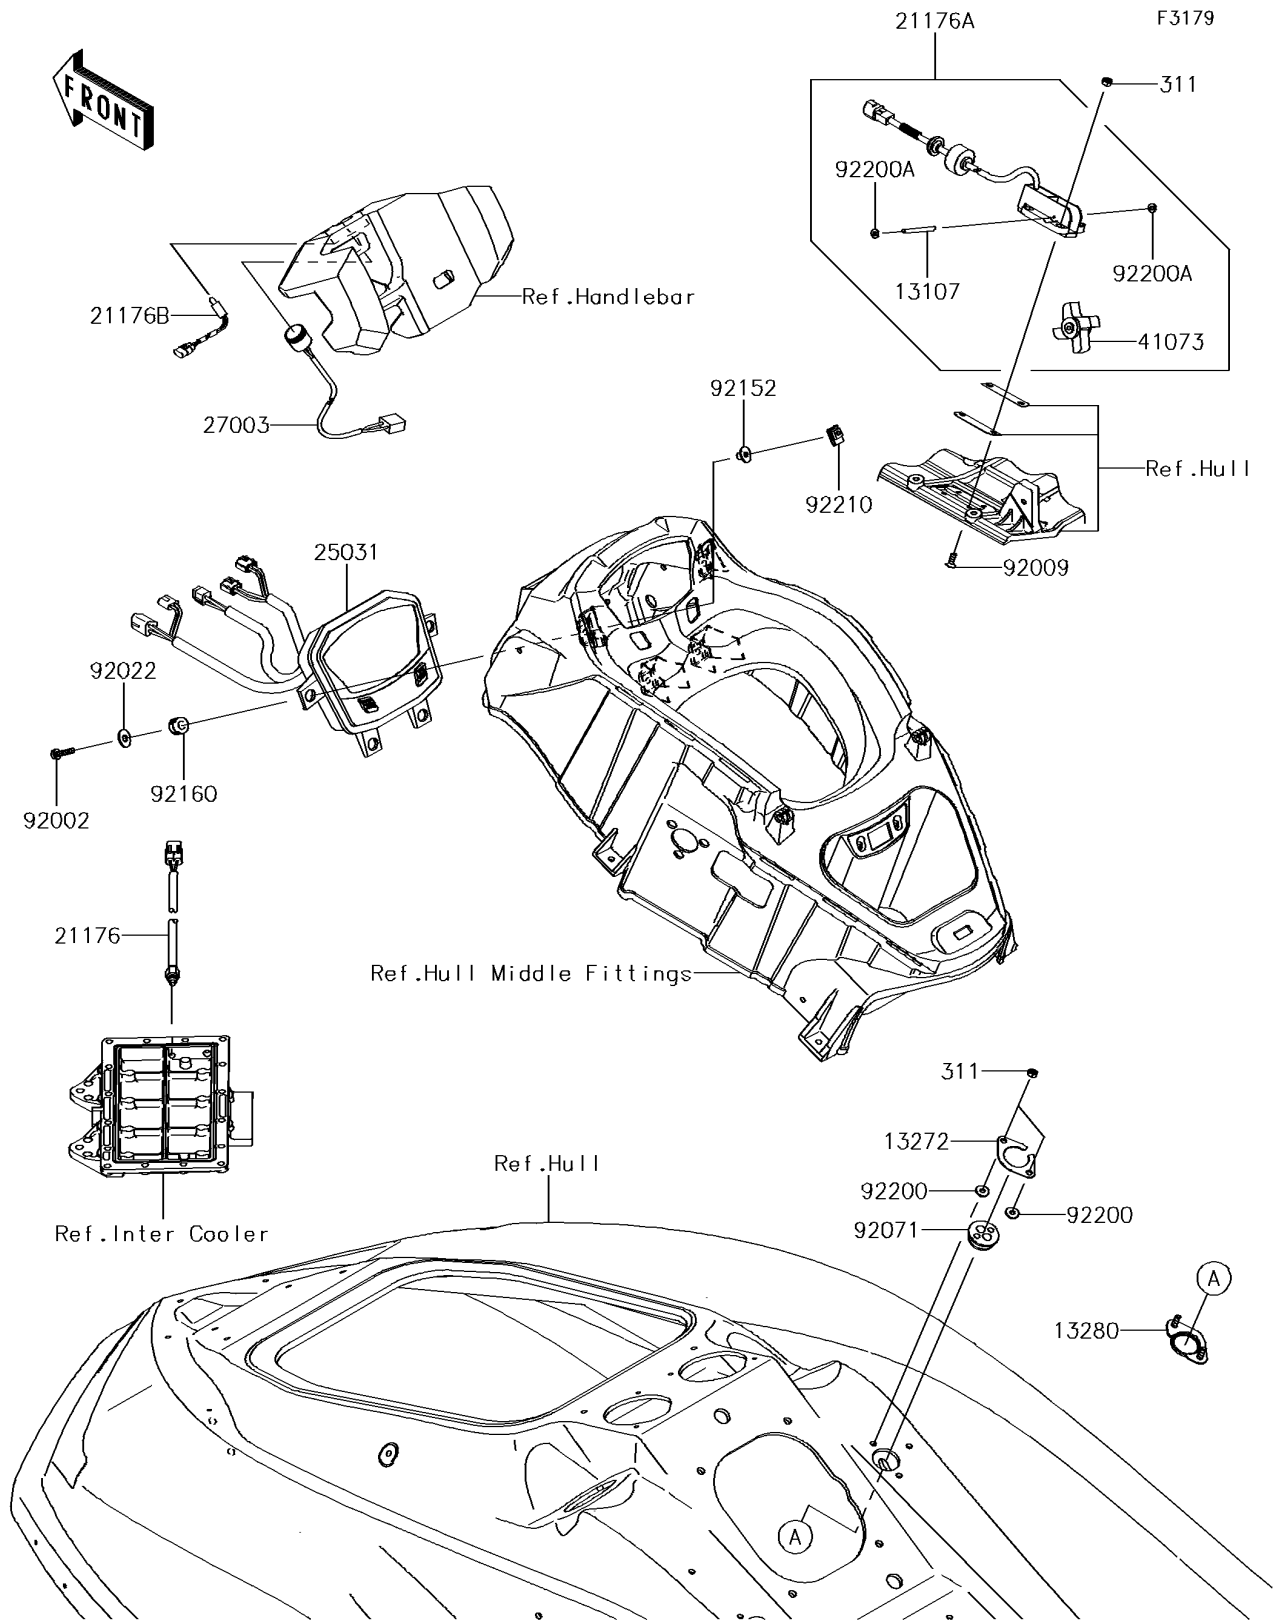

2014 Jet Ski® Ultra® 310LX PARTS DIAGRAM

Meters

2014 Jet Ski® Ultra® 310LX PARTS LIST

Meters

ITEM NAME	PART NUMBER	QUANTITY
SHAFT (Ref # 13107)	13107-3807	1
PLATE (Ref # 13272)	13272-3729	1
HOLDER (Ref # 13280)	13280-0724	1
SENSOR,TEMP (Ref # 21176)	21176-0072	1
SENSOR,SPEED (Ref # 21176A)	21176-3775	1
SENSOR,AIR TEMP (Ref # 21176B)	21176-3778	1
METER-ASSY (Ref # 25031)	25031-0689	1
HORN (Ref # 27003)	27003-3706	1
NUT-HEX,6MM (Ref # 311)	311R0600	1
WHEEL-ASSY,PADDLE (Ref # 41073)	41073-3701	1
BOLT,6X25 (Ref # 92002)	92002-3714	1
SCREW,6X16 (Ref # 92009)	92009-3703	1
WASHER,6.5X20X1.5 (Ref # 92022)	92022-3710	1
GROMMET,HARNESS (Ref # 92071)	92071-3790	1
COLLAR (Ref # 92152)	92152-3755	1
DAMPER,10X20X12 (Ref # 92160)	92160-1167	1
WASHER,6.5X16X2.0 (Ref # 92200)	92200-1543	1
WASHER (Ref # 92200A)	92200-3805	1
NUT,6MM (Ref # 92210)	92210-3768	1